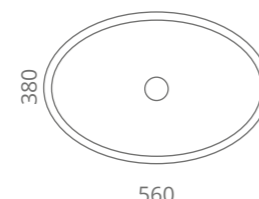

Luxor Oval XL

h 150

Ø foro / hole = 45 mm
peso / weight
lavabo / washbasin = 7,80 kg
piletta / waste = 0,35 kg
anello / base ring = 0,42 kg