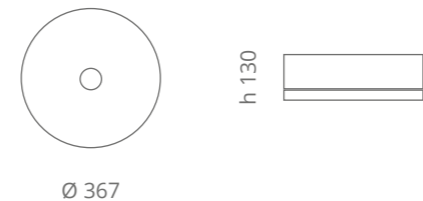

Xtreme Marble Small