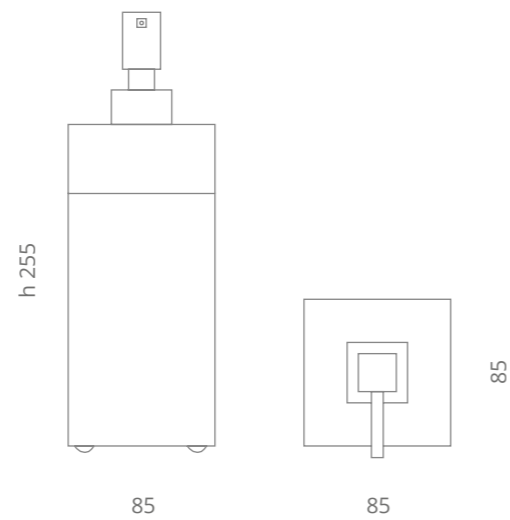

Valentino
Crystal

Linea
Glass

Royal Dispenser
Glass