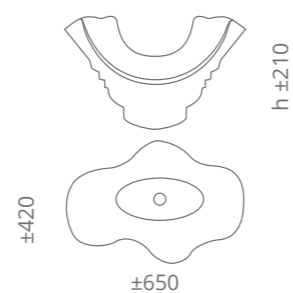

Ø foro / hole = 45 mm
peso / weight = 8,40 kg