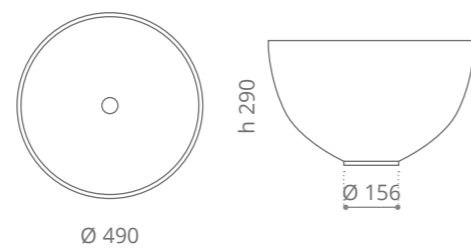

Stone

Ø foro / hole = 45 mm
peso / weight = 2,50 kg

Cocoon 34

Ø foro / hole = 45 mm
peso / weight = 3,20 kg

Cocoon Materic

Ø foro / hole = 45 mm
peso / weight = 6,40 kg

Cocoon Metal

Ø foro / hole = 45 mm
peso / weight = 6,40 kg