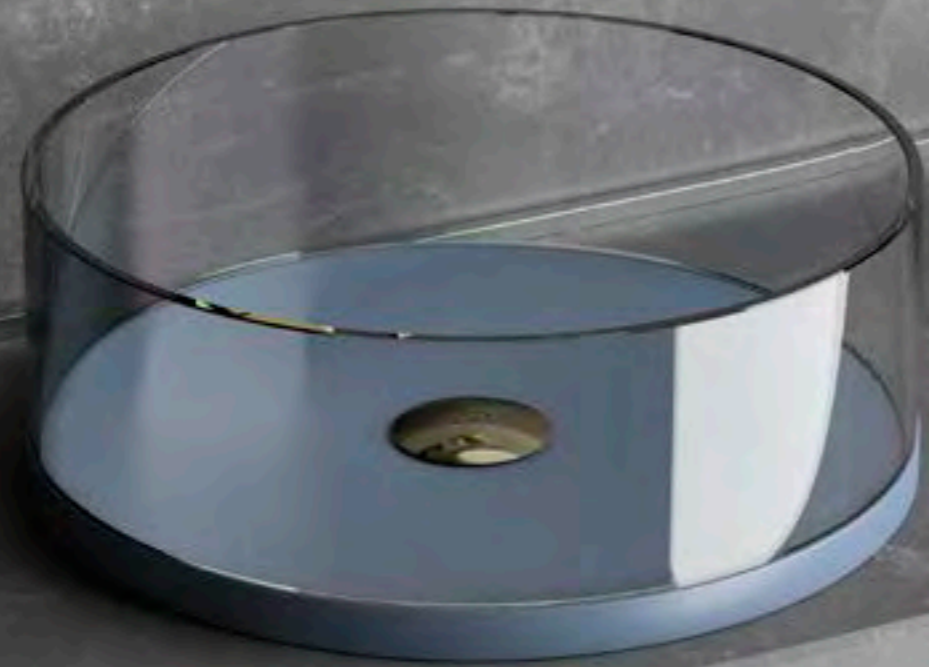

Xtreme

XTREME SMALL XTREMESP402T01