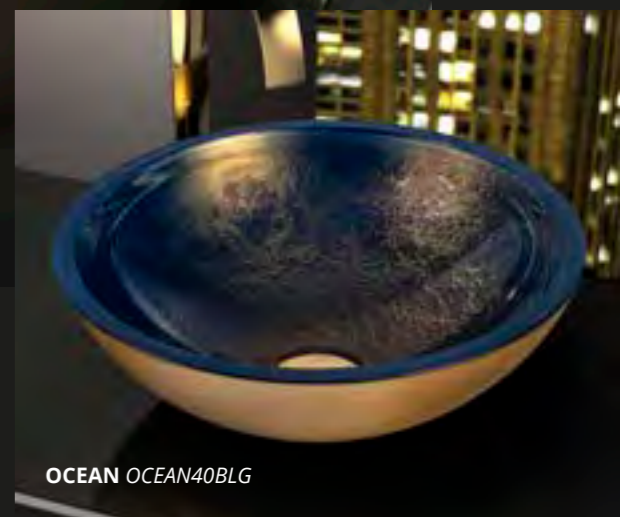

OCEAN OCEAN40BG

OCEAN OCEAN40WG
LYRIC manopole rubinetto in cristallo - crystal faucet handles
Glamorous Tuning Collection

Ø 340 x h 125

Ø 400 x h 150

OCEAN OCEAN40BLG

Orma

Florence Glass
ATELIER

WASHBASINS