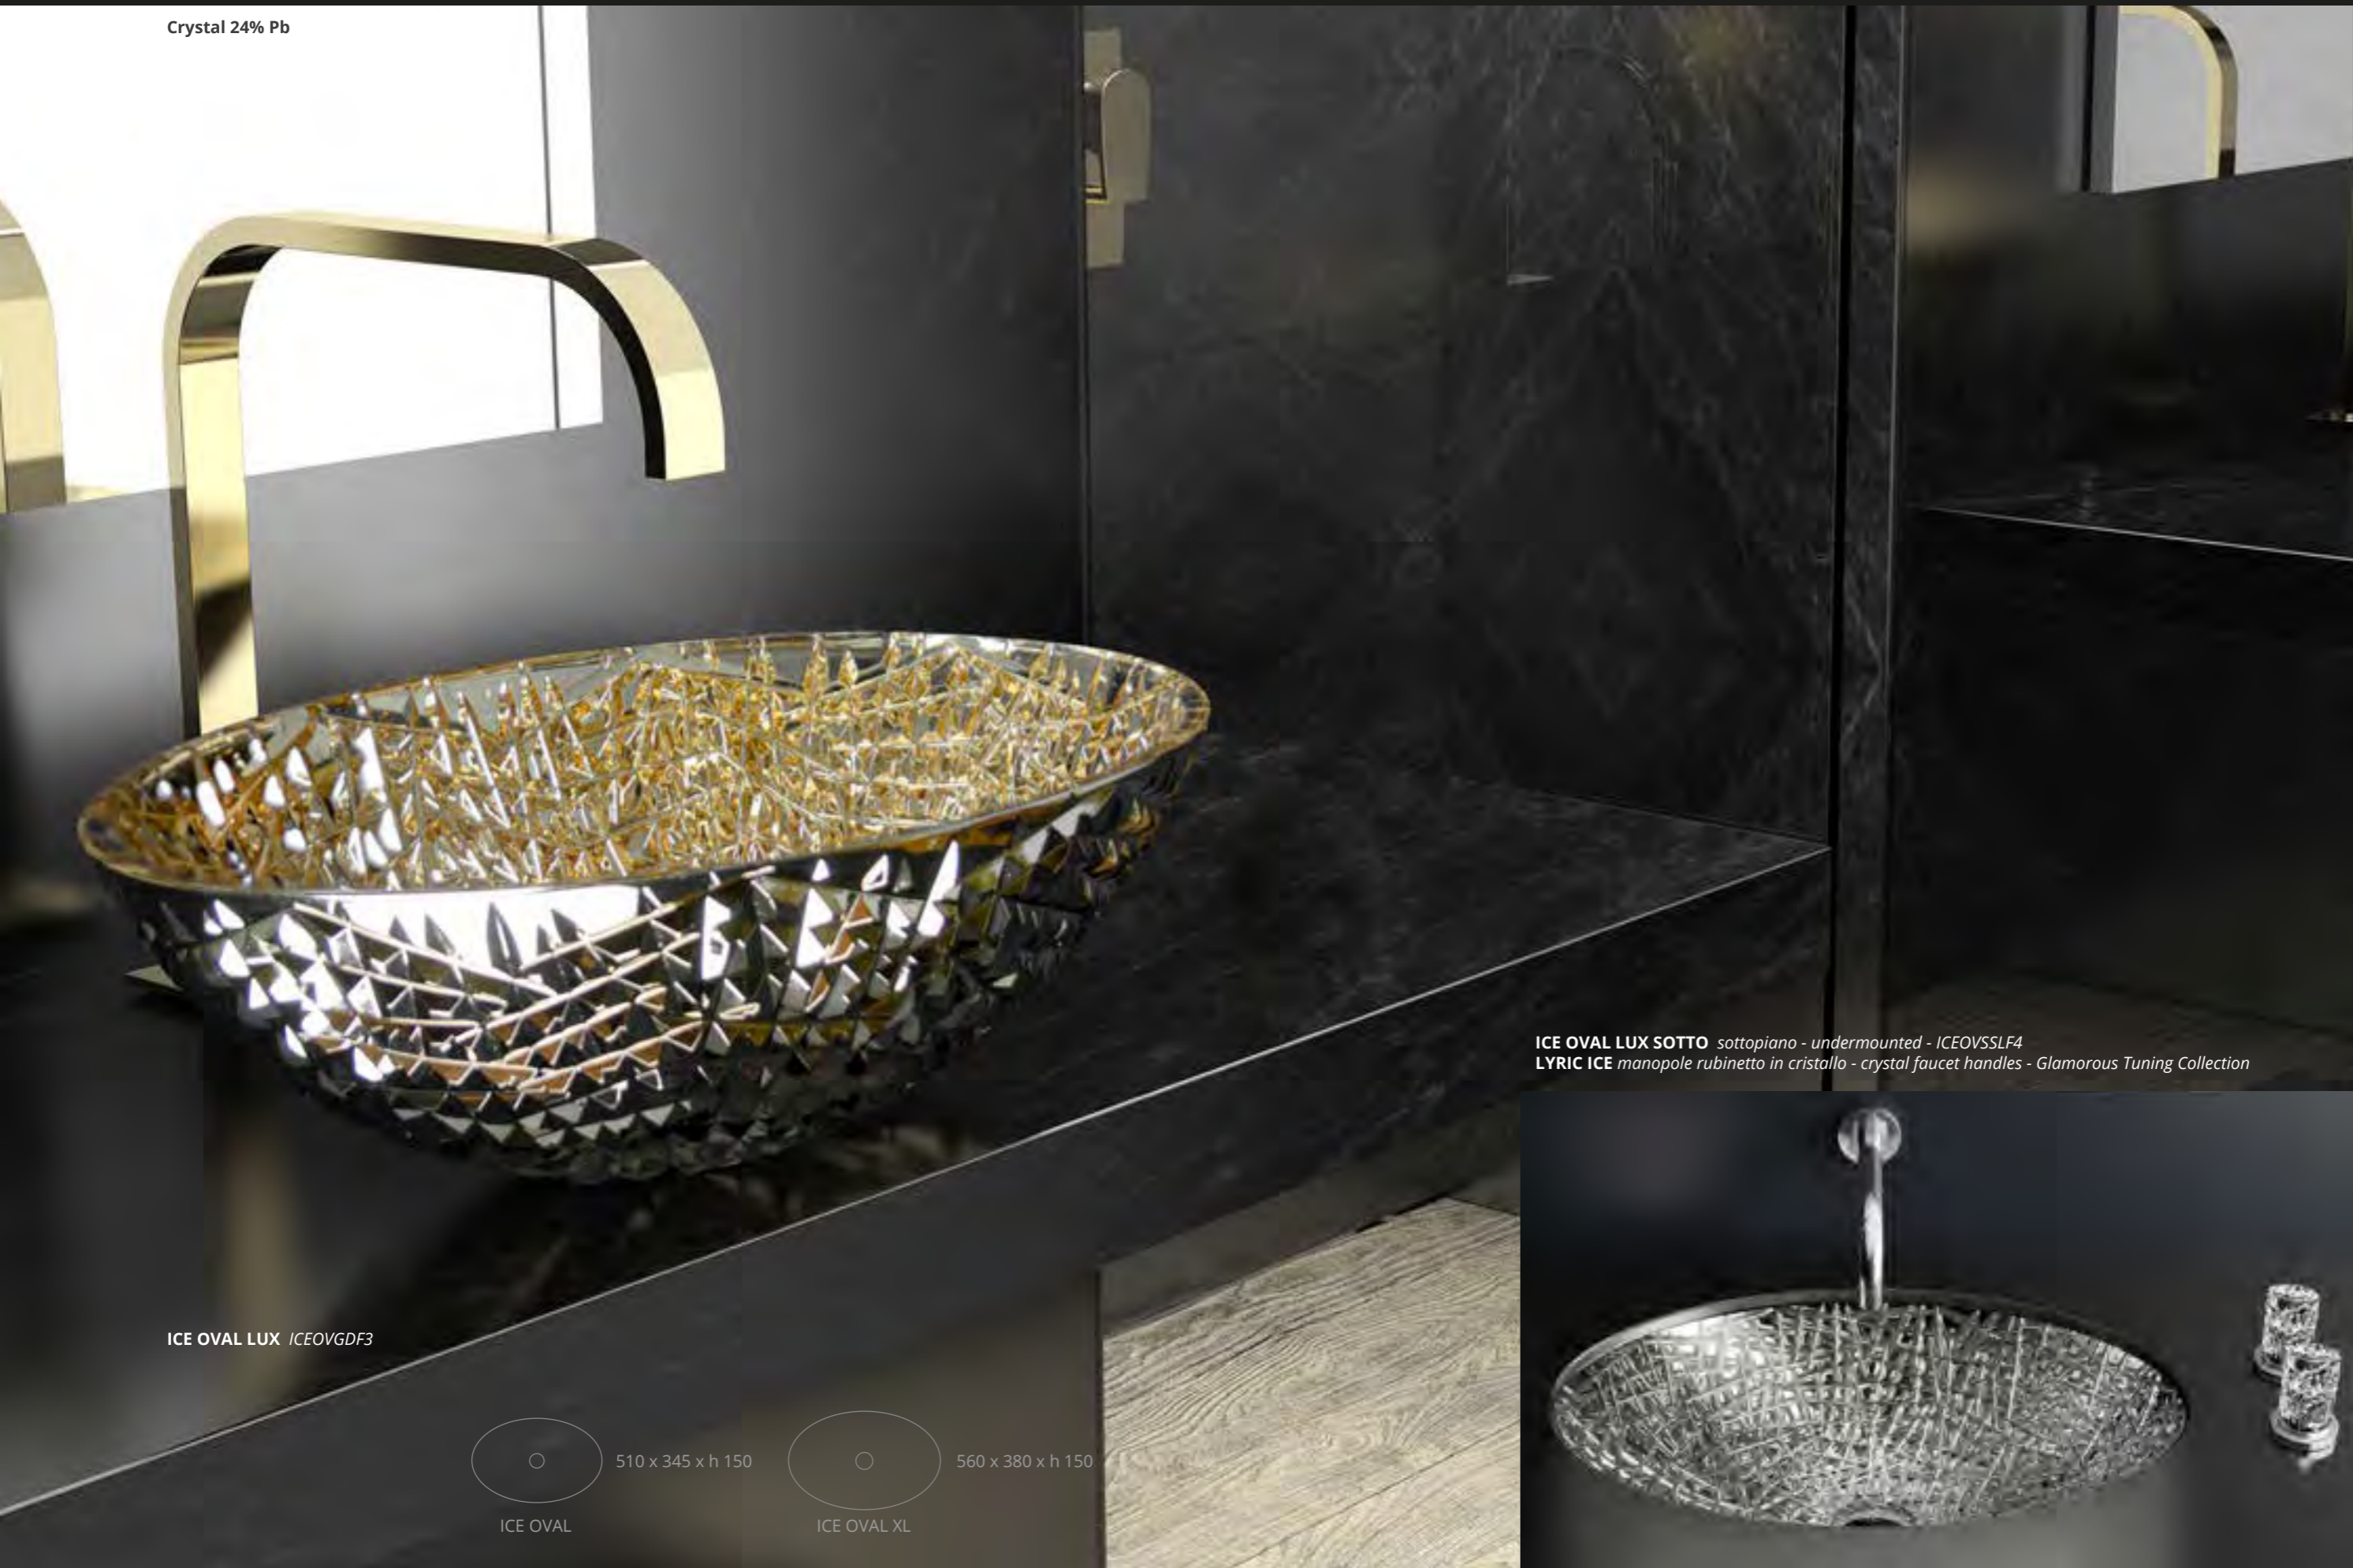

510 x 345 x h 150

ICE OVAL

560 x 380 x h 150

ICE OVAL XL

Ice Oval Lux

Crystal 24% Pb

Cristallo
DE' MEDICI
Pb 24%

ICE OVAL LUX SOTTO sottopiano - undermounted - ICEOVSSLF4
LYRIC ICE manopole rubinetto in cristallo - crystal faucet handles - Glamorous Tuning Collection