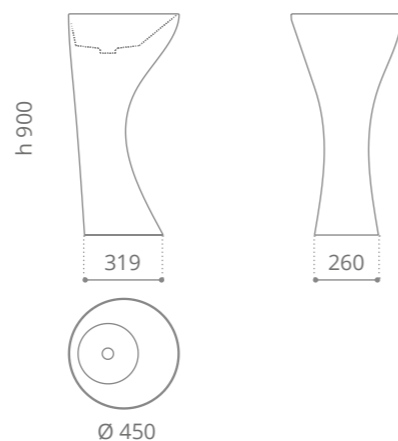

Ø foro / hole = 45 mm
peso / weight = 20,00 kg