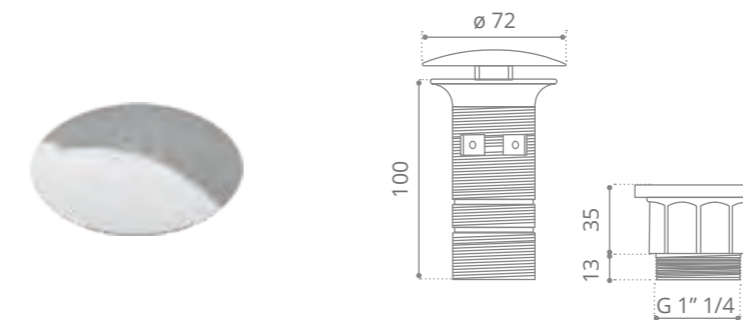

Piletta ABS klik-clak con o senza troppopieno

Piletta ABS klik clak con logo GD utilizzabile per lavabi senza e con troppo pieno
ABS Up & Down ABS waste with GD logo suitable for washbasins with and without overflow
(Ø 72 - H 100 mm)