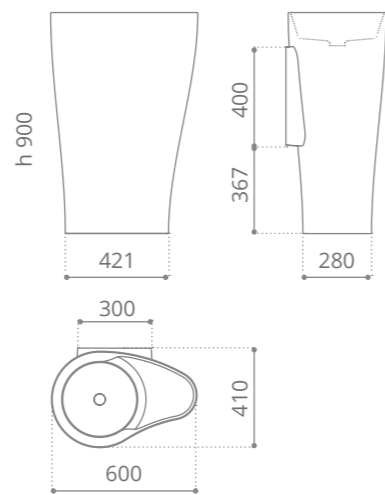

VetroFreddo

con o senza foro rubinetto
with or without tap hole

Ø foro / hole = 45 mm
peso / weight = 26,45 kg

white mat KHORUSPO01 black mat KHORUSPO30 white gloss KHORUSBL black gloss KHORUSNL silver leaf 3d / white mat KHORUSFAPO01 gold leaf 3d / white mat KHORUSFOPO01