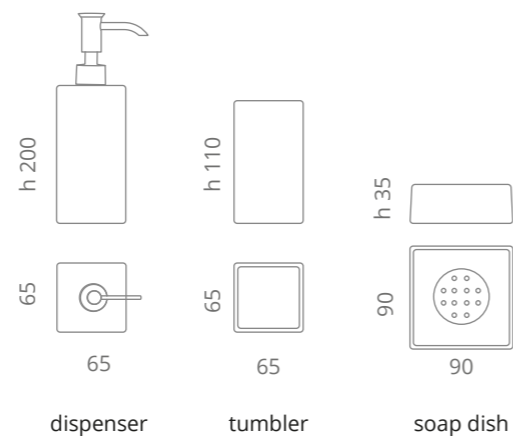

1 white / chrome MET03WTF4
2 white MET02WT
3 white MET01WT

Luxury
Glass

Venice
Glass

Kalahari
Glass

Dame

Vetro Freddo

design by **VINCENZO MISSANELLI**

1 white mat / chrome DAME03PO01F4
2 white mat DAME02PO01
3 white mat DAME01PO01