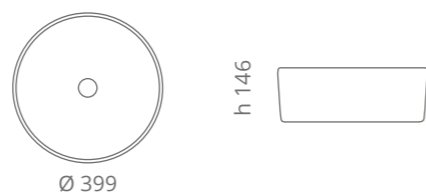

Ø foro / hole = 45 mm
peso / weight = 4,20 kg

black / gold
MAREAK39BG

Marea Home

design by **KARIM RASHID**

Karim Rashid

Ø foro / hole = 45 mm
peso / weight = 4,20 kg

champagne
MAREAK39HCH

moka
MAREAK39HMK