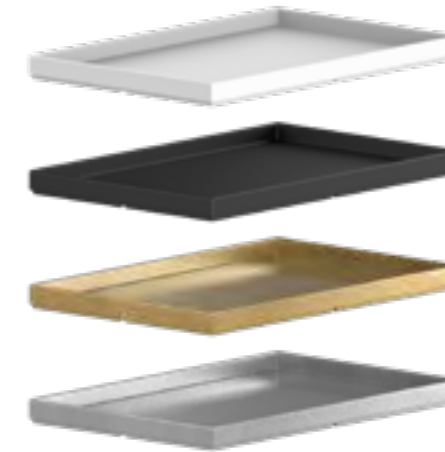

white
LOUNGE101

black mat
LOUNGE1NO

gold leaf
LOUNGE1FO

silver leaf
LOUNGE1FA

LOUNGE DUE

Pert
vassoio portaoggetti accessory tray

white
LOUNGE201

black mat
LOUNGE2NO