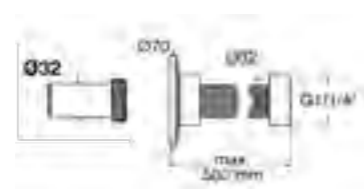

Raccordo free standing per Flower Evolution, Tom Tom 2, Tempo, Khorus

Freestanding waste joint for Flower Evolution, TomTom2, Tempo, Khorus

Tubo corrugato Ø 32 mm per raccordo a piletta (l=500mm, uscita attacco 32mm)
Flexible pipe Ø 32 mm for waste joint on freestanding washbasin