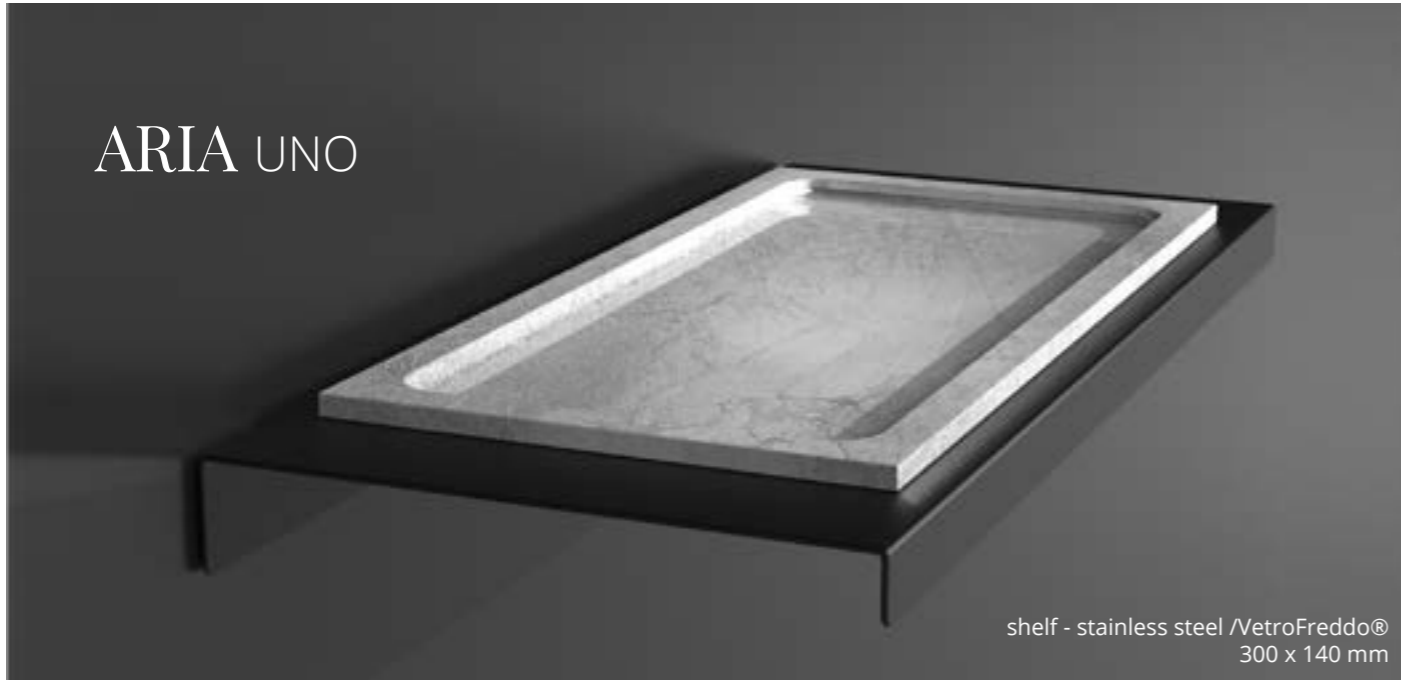

ARIA UNO

shelf - stainless steel /VetroFreddo®
300 x 140 mm

ARIA DUE

shelf - stainless steel /VetroFreddo®
300 x 140 mm

ARIA TRE

shelf - stainless steel
Small 360 x 120 mm
Large 480 x 120 mm

	white mat		white mat		black mat		old brass
-	-	ARIA1NOPO01	ARIA1OBPO01	-	-	-	-
	black mat	ARIA1BOPO30	ARIA1NOPO30	ARIA1OBPO30	-	-	-
	avio	ARIA1BOP402	ARIA1NOP402	-	-	-	-
	cedro	ARIA1BOP102	ARIA1NOP102	-	-	-	-
	powder pink	ARIA1BOP202	ARIA1NOP202	-	-	-	-
	sage green	ARIA1BOP302	ARIA1NOP302	-	-	-	-
	gold leaf	ARIA1BOFO	ARIA1NOFO	-	-	-	-
	silver leaf	ARIA1BOFA	ARIA1NOFA	-	-	-	-