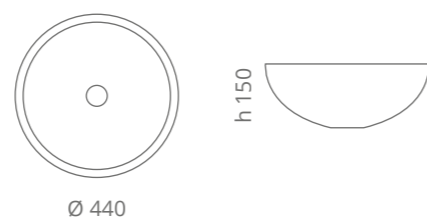

Ø foro / hole = 45 mm
peso / weight = 5,20 kg