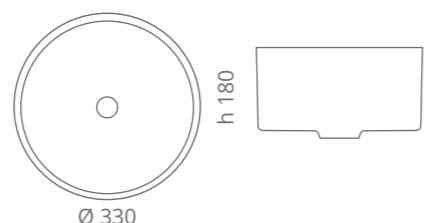

Ø foro / hole = 45 mm
peso / weight
lavabo / washbasin = ± 8 / 9 kg
piletta / waste = 0,35 kg