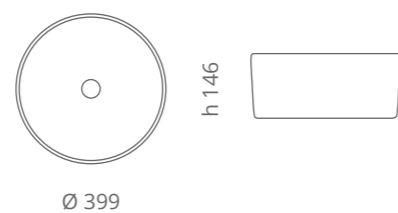

Line Katino

Ø foro / hole = 45 mm
peso / weight = 4,20 kg

platinum
LINEK39PL

bronze
LINEK39BZ

anthracite
LINEK39AT

Bamboo Katino

Ø foro / hole = 45 mm
peso / weight = 4,20 kg

black
BAMBOOK39NO