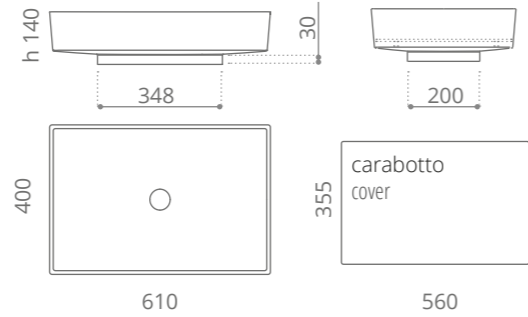

Blade Lux Sotto

Ø foro / hole = 45 mm
peso / weight = 6,70 kg

*CARABOTTO COVER

Carabotto non incluso Cover not included

*Carabotto non incluso Cover not included

Disegno tecnico per versione da sottopiano disponibile su richiesta Technical drawing for undermount version available on request