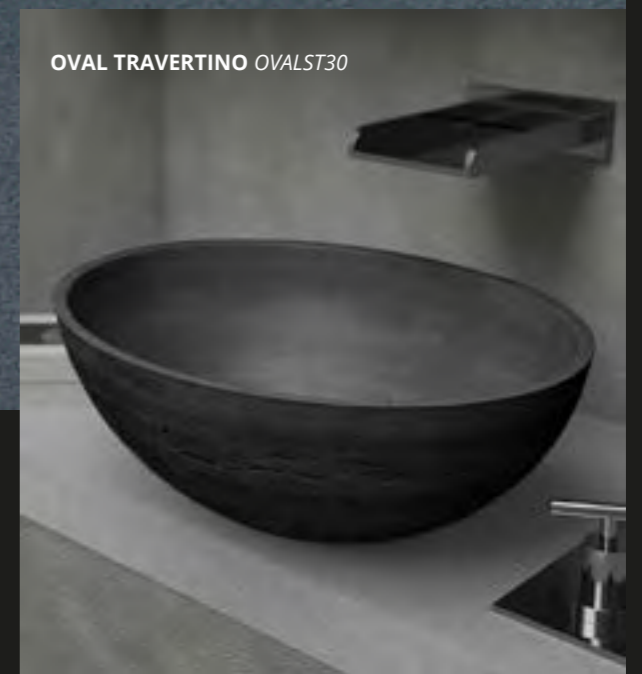

OVAL TRAVERTINO OVALST30