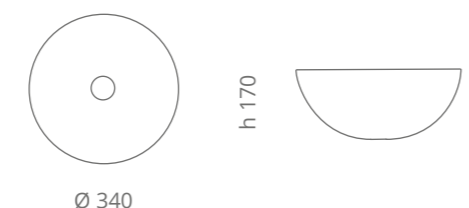

bronze / chrome
RAMADABZF4

platinum / chrome
RAMADAPLF4

Piletta in ottone a scarico libero e base anello inclusi Brass free flow waste and base ring included

Ramada Lux SOTTO

Ø foro / hole = 45 mm
peso / weight
lavabo / washbasin = 7,50 kg
piletta / waste = 0,24 kg