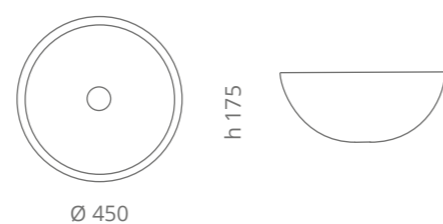

Ø foro / hole = 45 mm
peso / weight = 6,00 kg