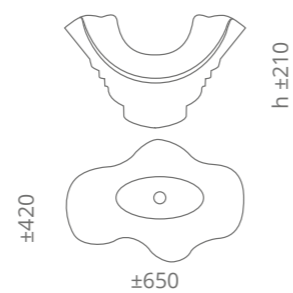

Ø foro / hole = 45 mm
peso / weight = 9,20 kg

black - gold
CALLABG

black - silver
CALLABS

Supporto in VetroFreddo nero incluso VetroFreddo black basement included

Arte Murano Uno

Ø foro / hole = 45 mm
peso / weight = 8,40 kg