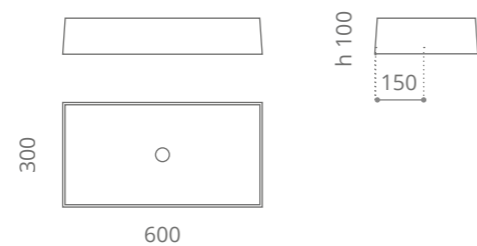

dark mat copper
GLOBALLMCP

mat bronze
GLOBALLMBZ

Barchetta

Ø foro / hole = 45 mm
peso / weight = 5,50 kg

Barchetta Light

Ø foro / hole = 45 mm
peso / weight = 5,70 kg

completo di illuminazione led e trasformatore Led light and transformer included.