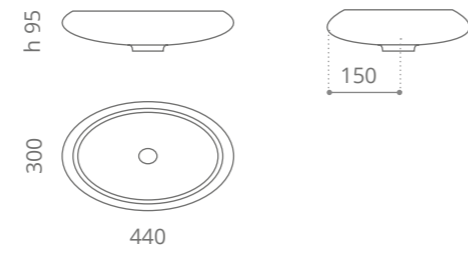

Ø foro / hole = 45 mm
peso / weight = 12 kg

Ø foro / hole = 45 mm
peso / weight = 2,50 kg

Ø foro / hole = 45 mm
peso / weight = 3,20 kg

Ø foro / hole = 45 mm
peso / weight = 6,40 kg

Ø foro / hole = 45 mm
peso / weight = 6,40 kg