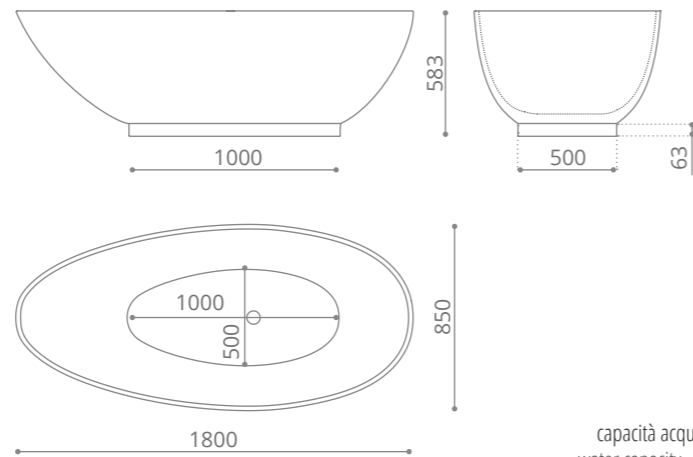

capacità acqua = ±250 Lt. circa
water capacity = ±250 Lt. approx.
peso / weight = 48,00 kg