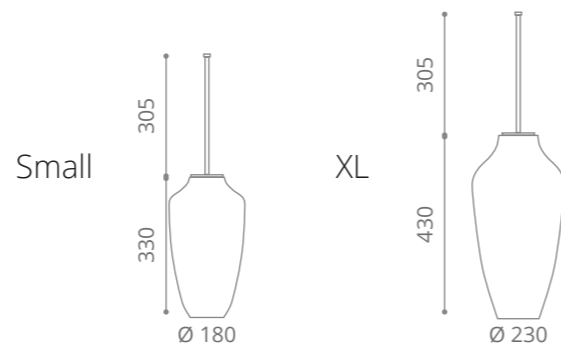

Special One

Luxury Toilet Brush Holder

Eventuali piccole imperfezioni sono la caratteristica di un prodotto artigianale
Possible tiny imperfections highlight the character of an artisanal product

Kalahari Small
Glass