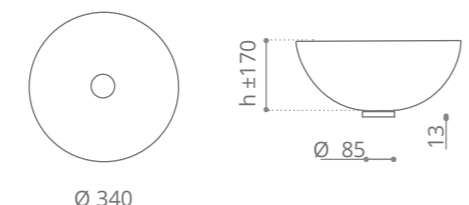

Ø foro / hole = 45 mm
peso / weight
lavabo / washbasin = 7,50 kg
piletta / waste = 0,35 kg
anello / base ring = 0,42 kg

Piletta in ottone a scarico libero e base anello inclusi Brass free flow waste and base ring included