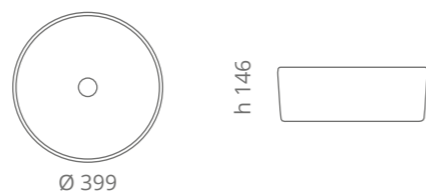

Ø foro / hole = 45 mm
peso / weight = 4,20 kg

black / gold
MAREAK39BG

Marea Home

design by **KARIM RASHID**

Karim Rashid

Ø foro / hole = 45 mm
peso / weight = 4,20 kg

champagne
MAREAK39HCH

moka
MAREAK39HMK