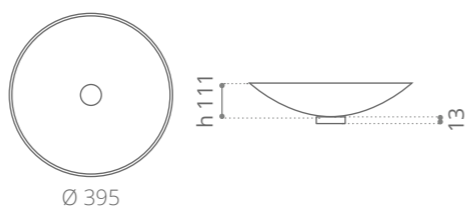

Ø foro / hole = 45 mm
peso / weight
lavabo / washbasin = 1,00 kg
piletta ABS / waste = 0,10 kg
anello / base ring = 0,42 kg