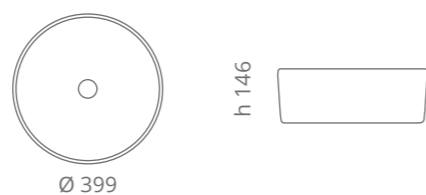

Ø foro / hole = 45 mm
peso / weight = 4,20 kg