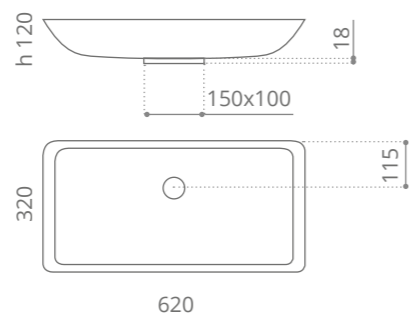

Ø foro / hole = 45 mm
peso / weight = 4,10 kg

Bordo finitura alluminio Edge aluminium colour