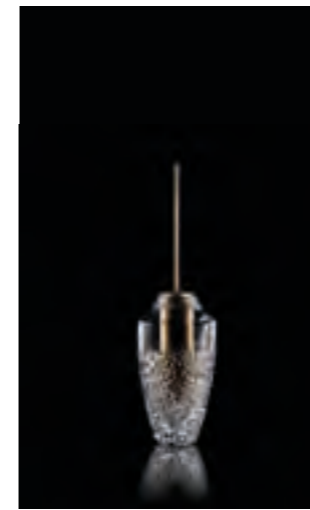

Graffiti Small
Glass

Metropole Small
Glass

Oro Small
Glass

Opera small
Cristallo DE' MEDICI Pb 24%

Opera XL
Cristallo DE' MEDICI Pb 24%

Canto Small
Cristallo DE' MEDICI Pb 24%

Canto XL
Cristallo DE' MEDICI Pb 24%