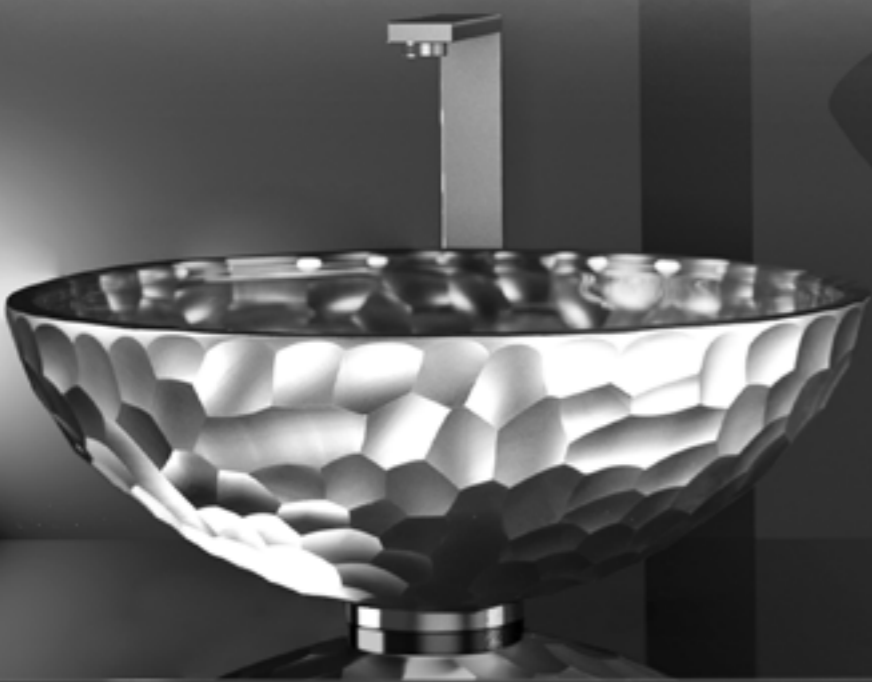

OCEAN OCEAN40BG

OCEAN OCEAN40WG
LYRIC manopole rubinetto in cristallo - crystal faucet handles
Glamorous Tuning Collection

Ø 340 x h 125

Ø 400 x h 150

OCEAN OCEAN40BLG

Orma

Florence Glass
ATELIER

WASHBASINS