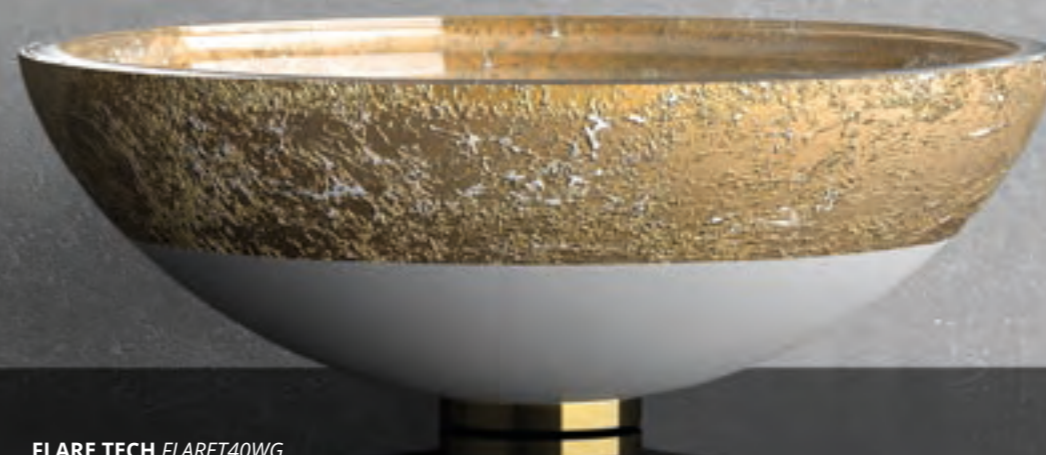

Flare Tech

FLARE TECH FLARET40WG