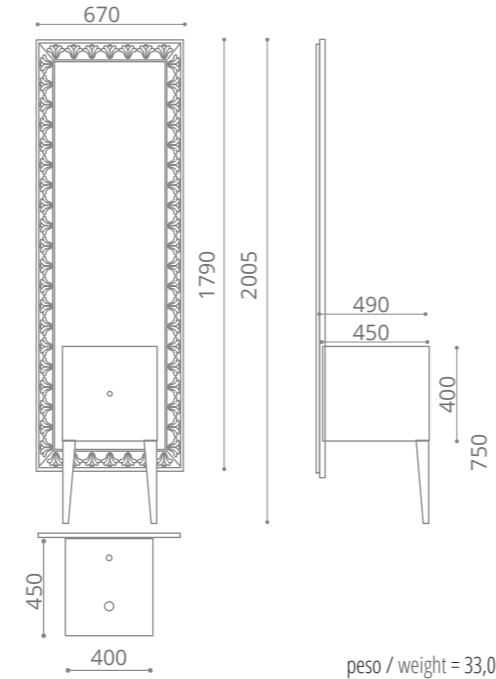

peso / weight = 33,00 kg

white gloss / silver leaf
FLBFAFASFTF4

white gloss / gold leaf
FLBFOFOSFTF3

black gloss / silver leaf
FLNFAFASFTF4

black gloss / gold leaf
FLNFOFOSFTF3