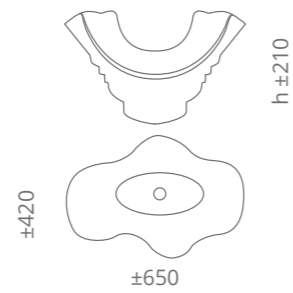

Arte Murano Tre

Ø foro / hole = 45 mm
peso / weight = 8,40 kg

red / amber beads
ARTETREDF4

Piletta in ottone a scarico libero inclusa Brass free flow waste included

Arte Murano Quattro

Ø foro / hole = 45 mm
peso / weight = 8,40 kg