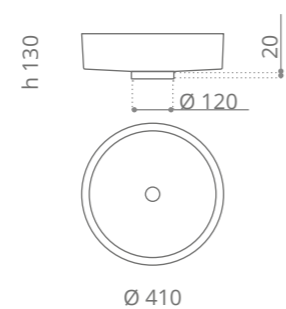

“Collezione d’arte futurista”
“The avant-garde collection”

Leggerezza e design sposano la tecnologia.
Light weight, spectacular design, innovative technology.

Ø foro / hole = 45 mm
peso / weight = 3,10 kg

Ø foro / hole = 45 mm
peso / weight = 3,30 kg

Ø foro / hole = 45 mm
peso / weight = 3,30 kg

Ø foro / hole = 45 mm
peso / weight = 4,65 kg