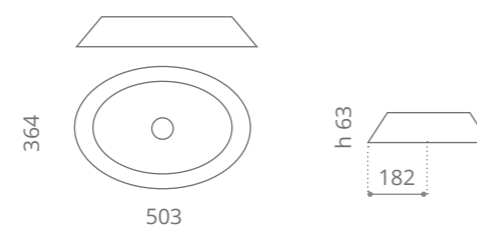

Ø foro / hole = 45 mm
peso / weight = 5,50 kg

Ø foro / hole = 45 mm
peso / weight = 5,70 kg

completo di illuminazione led e trasformatore Led light and transformer included.

Ø foro / hole = 45 mm
peso / weight = 3,20 kg

Ø foro / hole = 45 mm
peso / weight = 4,50 kg