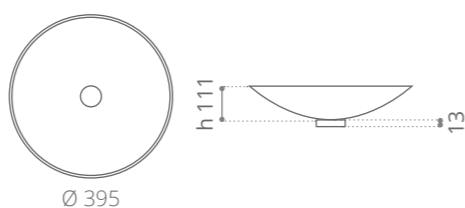

Ø foro / hole = 45 mm
peso / weight
lavabo / washbasin = 1,00 kg
piletta ABS / waste = 0,10 kg
anello / base ring = 0,42 kg