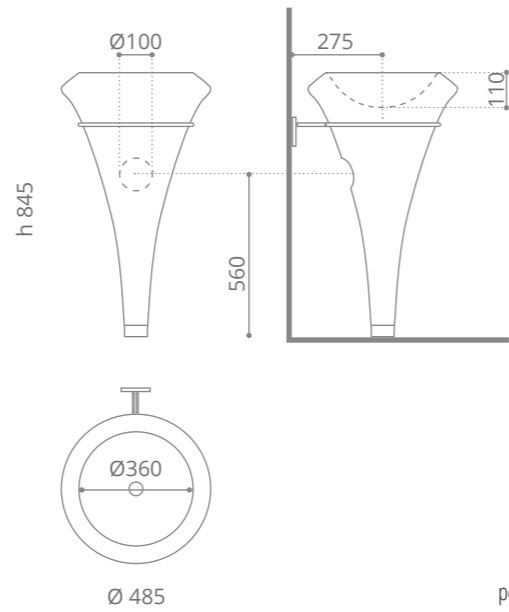

Ø foro / hole = 45 mm
peso / weight = 10,00 kg

Soffiato interamente a bocca in vetro di Murano opale bianco.
Completo di anello cromato con piastra per fissaggio a parete. Basetta cilindrica in acciaio cromato.
Piletta Abs cromo ed illuminazione led con trasformatore inclusi.
Mouth blown Murano glass in opaline white.
Equipped with chrome ring and chrome plate for wall fixation. Cylindrical floor base in chrome steel.
ChromeABS free flow waste and led lighting with transformer included.