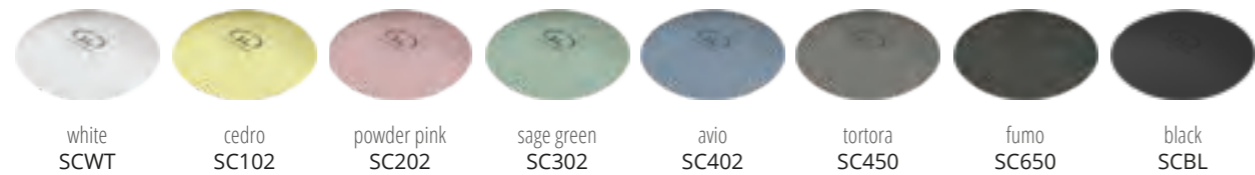

Piletta scarico libero

Piletta in ottone a scarico libero con logo GD Waste with free flow plug with GD logo (Ø 70 - H 100 mm)