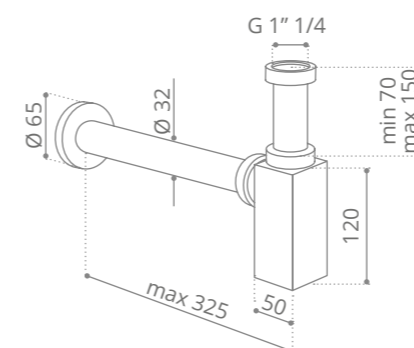

Sifone Quadro Square siphon