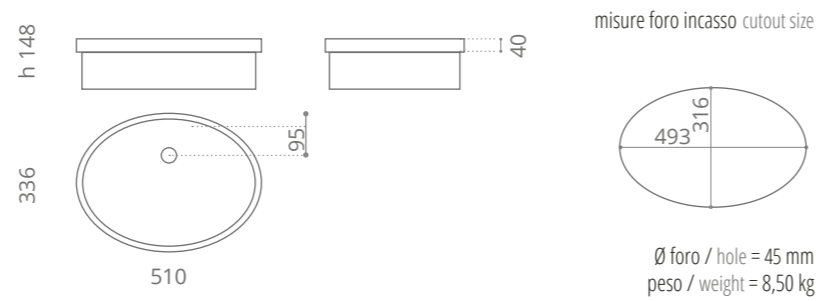

Ellisse FL Large