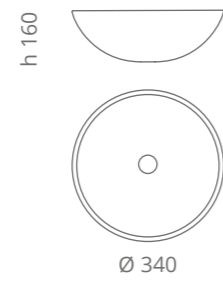

Ø foro / hole = 45 mm
peso / weight = 12 kg

Ø foro / hole = 45 mm
peso / weight = 2,50 kg

Ø foro / hole = 45 mm
peso / weight = 3,20 kg

Ø foro / hole = 45 mm
peso / weight = 6,40 kg

Ø foro / hole = 45 mm
peso / weight = 6,40 kg