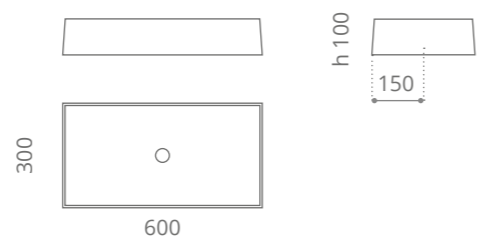

dark mat copper
GLOBALLMCP

mat bronze
GLOBALLMBZ

Barchetta

Ø foro / hole = 45 mm
peso / weight = 5,50 kg

Barchetta Light

Ø foro / hole = 45 mm
peso / weight = 5,70 kg

completo di illuminazione led e trasformatore Led light and transformer included.