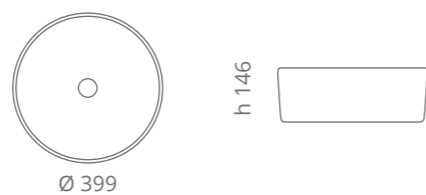

Ø foro / hole = 45 mm
peso / weight = 4,20 kg