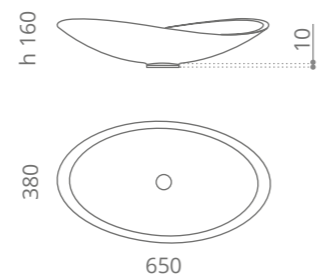

Ø foro / hole = 45 mm
peso / weight = 3,10 kg

Infinity Colour
design by **LEONARDO GIOMARELLI**

Ø foro / hole = 45 mm
peso / weight = 3,30 kg

Infinity Starlight
design by **LEONARDO GIOMARELLI**

Ø foro / hole = 45 mm
peso / weight = 3,30 kg