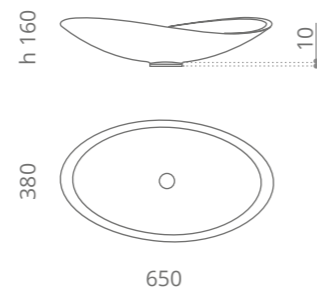

Ø foro / hole = 45 mm
peso / weight = 3,10 kg

Infinity Colour
design by **LEONARDO GIOMARELLI**

Ø foro / hole = 45 mm
peso / weight = 3,30 kg

Infinity Starlight
design by **LEONARDO GIOMARELLI**

Ø foro / hole = 45 mm
peso / weight = 3,30 kg