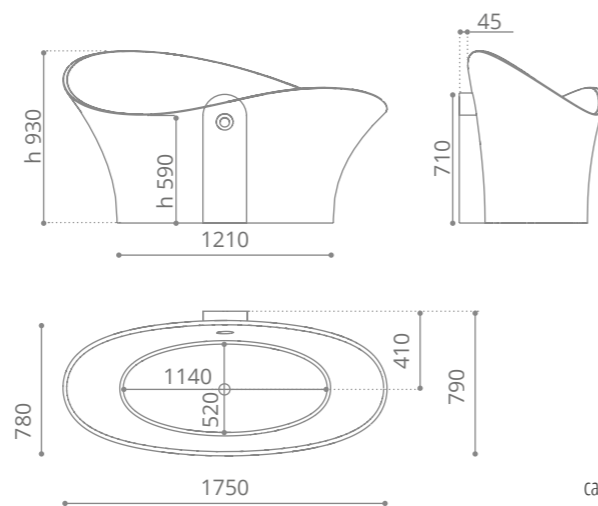

Flower Style
design by **MARCO PISATI**

capacità acqua = ±295 Lt. circa
water capacity = ±295 Lt. approx.
peso / weight = 54,00 kg