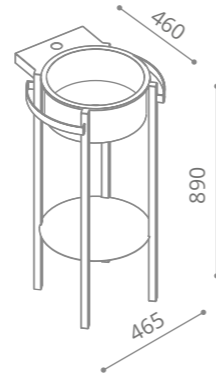

peso / weight = 9,00 kg