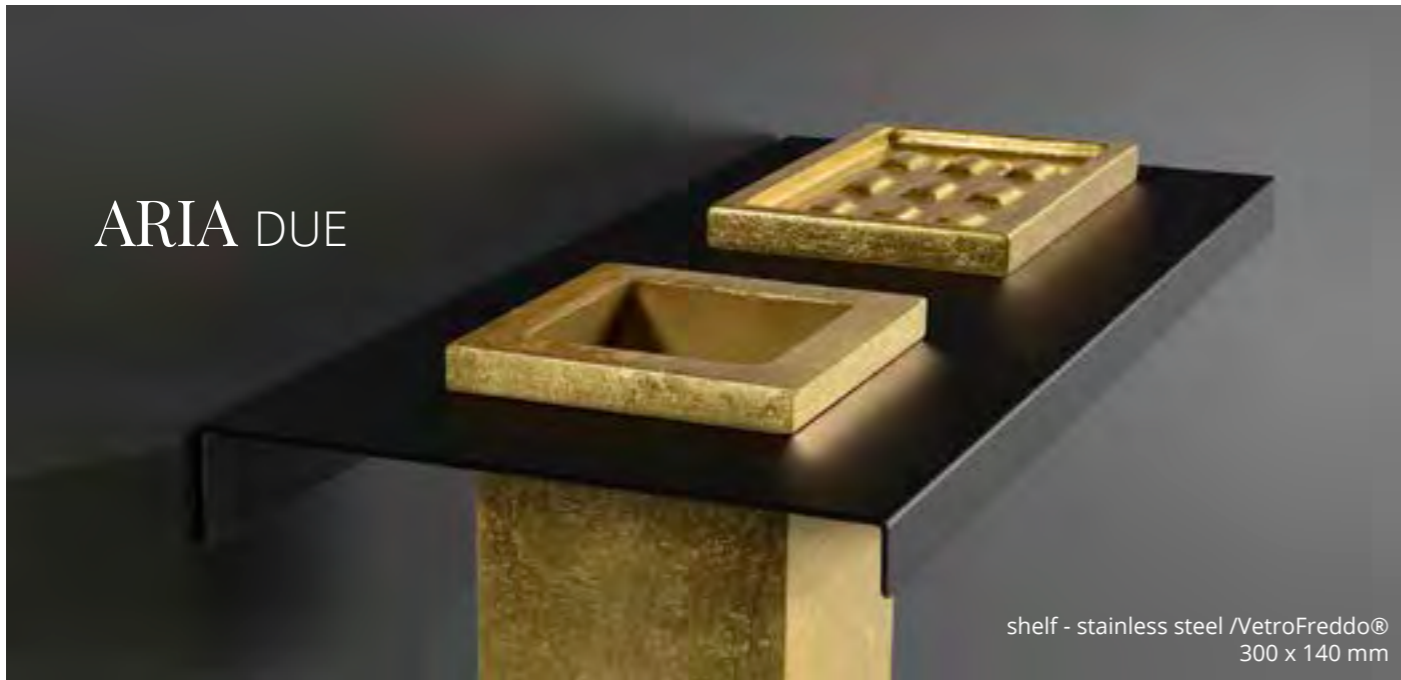

ARIA UNO

shelf - stainless steel /VetroFreddo®
300 x 140 mm

ARIA DUE

shelf - stainless steel /VetroFreddo®
300 x 140 mm

ARIA TRE

shelf - stainless steel
Small 360 x 120 mm
Large 480 x 120 mm

	white mat		white mat		black mat		old brass
-	-	ARIA1NOPO01	ARIA1OBPO01	-	-	-	-
	black mat	ARIA1BOPO30	ARIA1NOPO30	ARIA1OBPO30	-	-	-
	avio	ARIA1BOP402	ARIA1NOP402	-	-	-	-
	cedro	ARIA1BOP102	ARIA1NOP102	-	-	-	-
	powder pink	ARIA1BOP202	ARIA1NOP202	-	-	-	-
	sage green	ARIA1BOP302	ARIA1NOP302	-	-	-	-
	gold leaf	ARIA1BOFO	ARIA1NOFO	-	-	-	-
	silver leaf	ARIA1BOFA	ARIA1NOFA	-	-	-	-