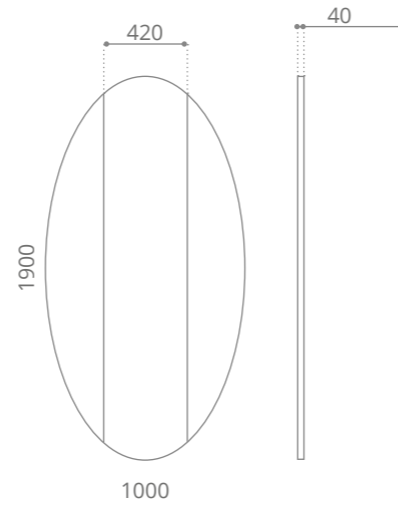

Specchio Ovale
Oval Mirror

MDF wood

peso / weight = 8,50 kg

Specchio Dame
Dame Mirror

MDF wood
Specchiera retroilluminata a led con trasformatore integrato
Led backlit mirror with integrated transformer

design by **VINCENZO MISSANELLI**

peso / weight = 28,00 kg