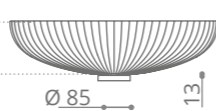

Ø foro / hole = 45 mm
peso / weight
lavabo / washbasin = 9,40 kg
piletta / waste = 0,35 kg
anello / base ring = 0,42 kg