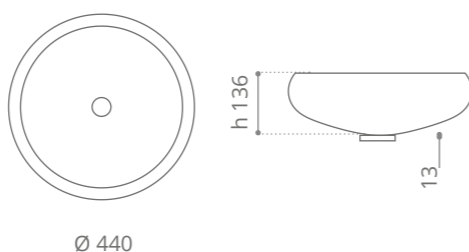

Ø foro / hole = 45 mm
peso / weight
lavabo / washbasin = 7,10 kg
piletta / waste = 0,35 kg
anello / base ring = 0,42 kg

Piletta in ottone a scarico libero e base anello inclusi Brass free flow waste and base ring included