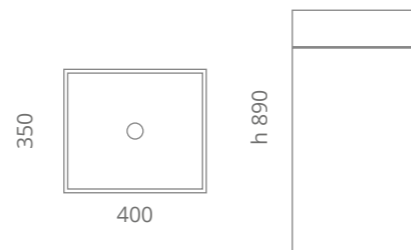

Skyline Evolution Medium

Ø foro / hole = 45 mm
peso / weight = ±30,00 kg

Completo di scarico a pavimento e piletta ABS cromo a scarico libero inclusa.
Equipped with floor drain connection and chrome ABS free flow waste included.