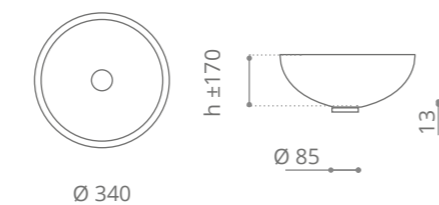

Ø foro / hole = 45 mm
peso / weight
lavabo / washbasin = ±7,50 kg
piletta / waste = 0,35 kg
anello / base ring = 0,42 kg

Piletta in ottone a scarico libero e base anello inclusi Brass free flow waste and base ring included