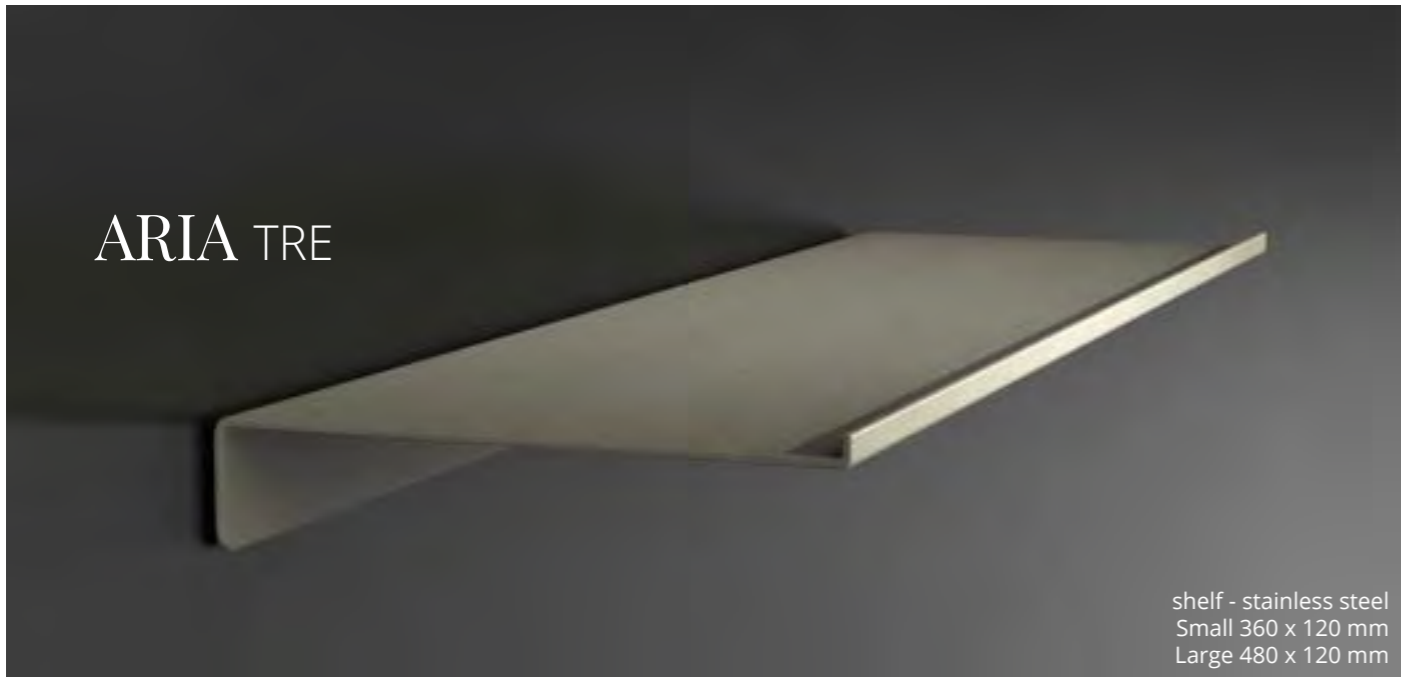

ARIA UNO

shelf - stainless steel /VetroFreddo®
300 x 140 mm

ARIA DUE

shelf - stainless steel /VetroFreddo®
300 x 140 mm

ARIA TRE

shelf - stainless steel
Small 360 x 120 mm
Large 480 x 120 mm

	white mat		white mat		black mat		old brass
-	-	ARIA1NOPO01	ARIA1OBPO01	-	-	-	-
	black mat	ARIA1BOPO30	ARIA1NOPO30	ARIA1OBPO30	-	-	-
	avio	ARIA1BOP402	ARIA1NOP402	-	-	-	-
	cedro	ARIA1BOP102	ARIA1NOP102	-	-	-	-
	powder pink	ARIA1BOP202	ARIA1NOP202	-	-	-	-
	sage green	ARIA1BOP302	ARIA1NOP302	-	-	-	-
	gold leaf	ARIA1BOFO	ARIA1NOFO	-	-	-	-
	silver leaf	ARIA1BOFA	ARIA1NOFA	-	-	-	-