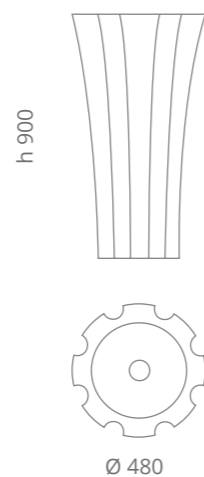

Ø foro / hole = 45 mm
peso / weight = 22 kg