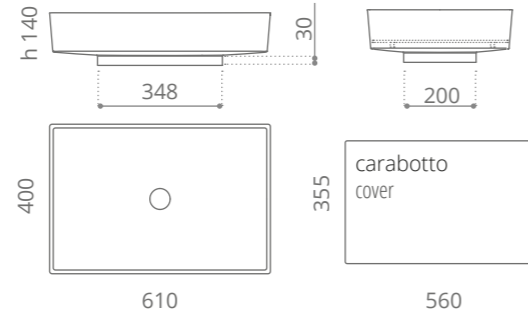

Blade Vision

Ø foro / hole = 45 mm
peso / weight = 8,70 kg

white mat
BLADEBO

black mat
BLADENO

old brass
BLADEOB

old bronze
BLADEBZO

old copper
BLADECPO

old dark inox
BLADEDXO