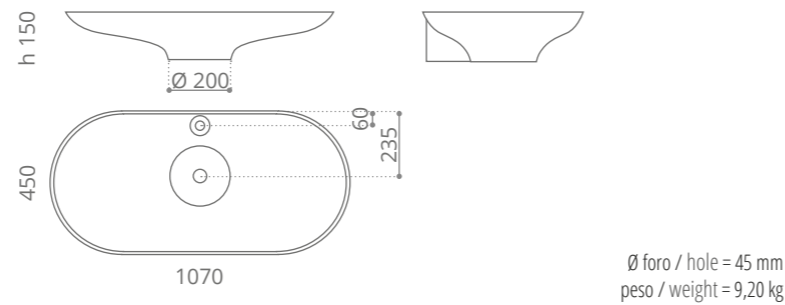

Kool oversized

Air

Infinity over
design by LEONARDO GIOMARELLI

Ala 80

Ala 100

Mosaic

Konka

Ø foro / hole = 45 mm
peso / weight = 12 kg