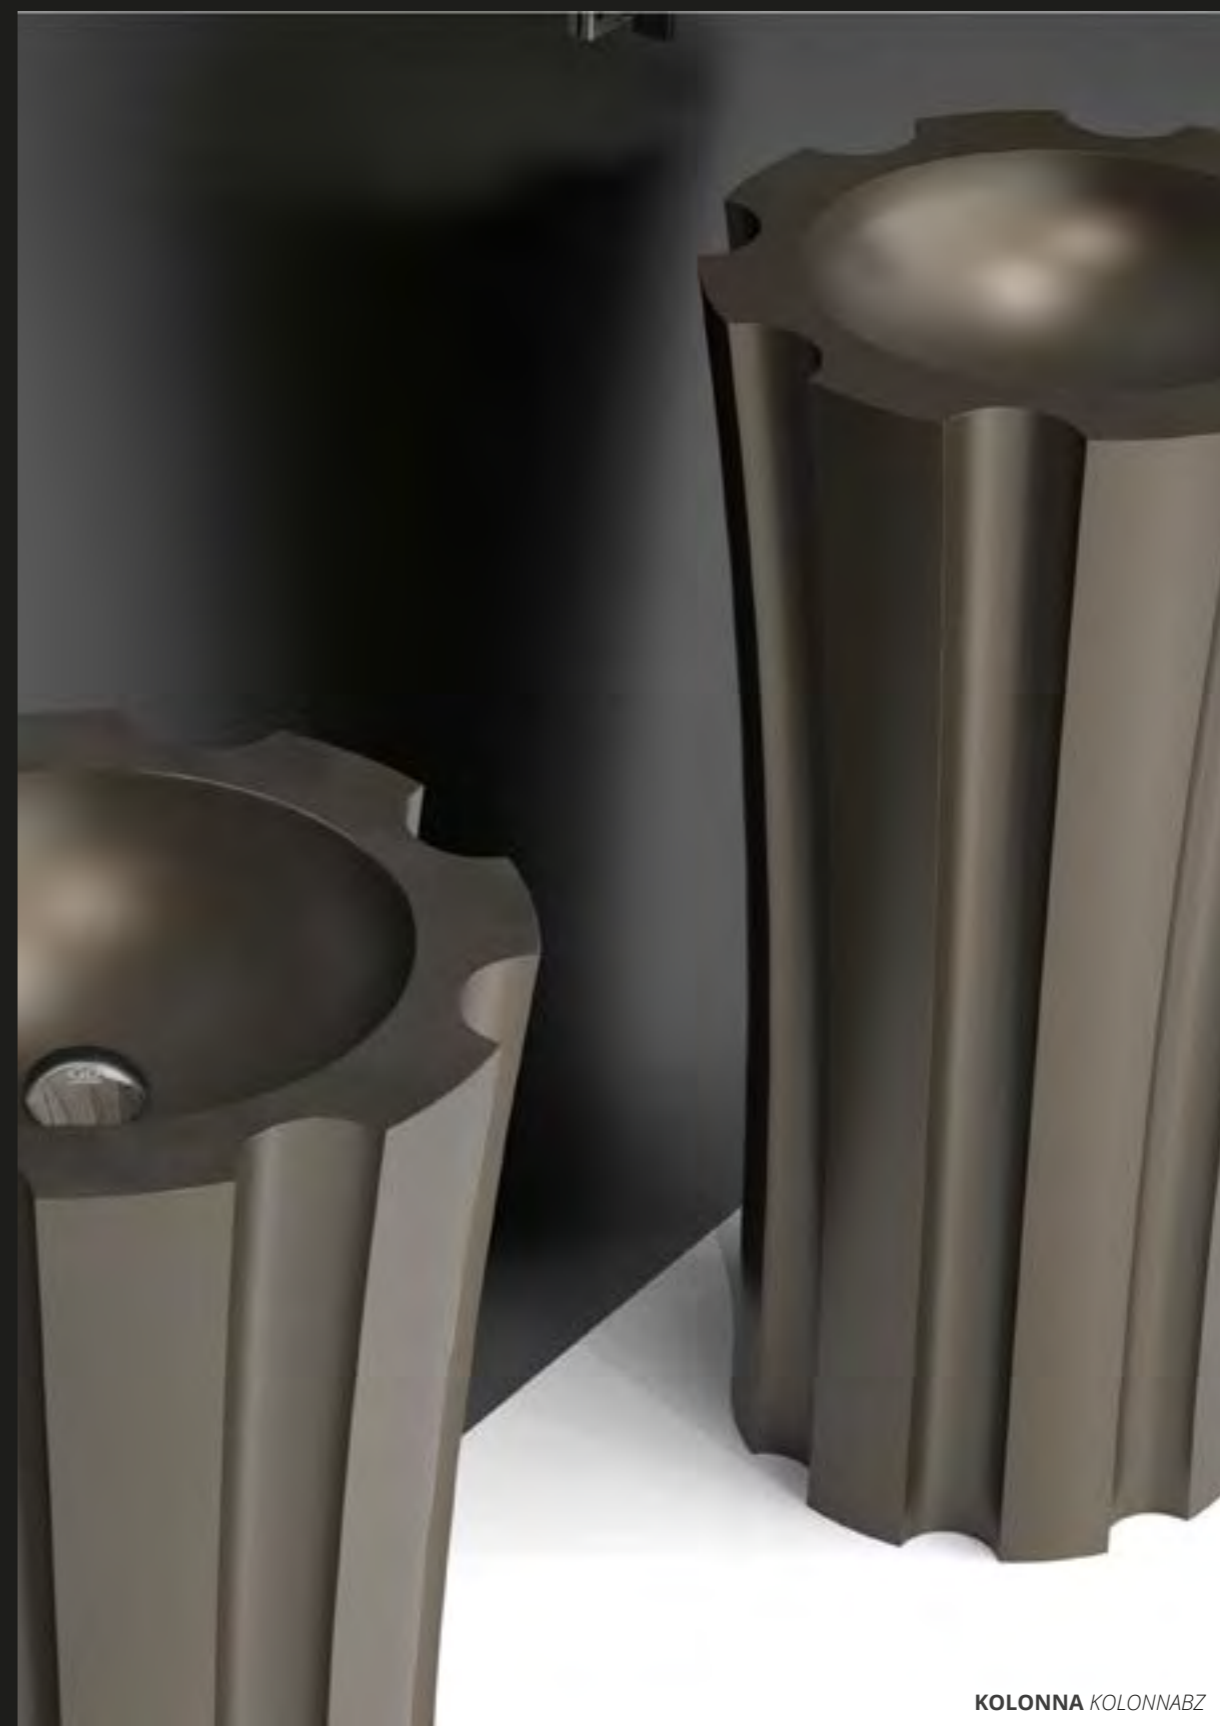

Kolonna

design by **LUCA BOJOLA**

REGENTS KING SMALL
*manopole rubinetto in cristallo
crystal faucet handles
Glamorous Tuning collection*

KOLONNA KOLONNABZ

KOLONNA KOLONNAGD

KOLONNA KOLONNABZ

Ø 480 x h 900

Vetro Freddo®

FREESTANDING WASHBASINS

307

LAVABI DA TERRA

design by **Luca Bojola**