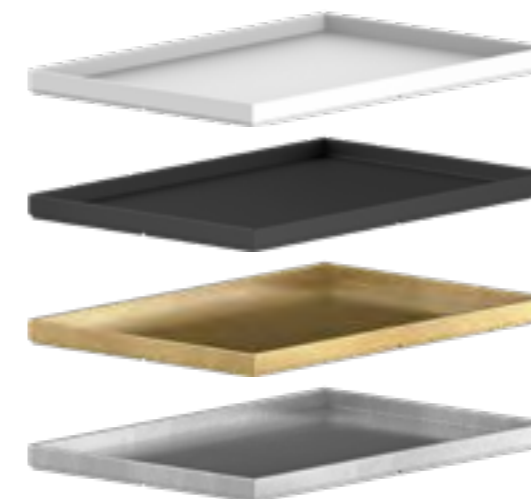

white
LOUNGE301

black mat
LOUNGE3NO

gold leaf
LOUNGE3FO

silver leaf
LOUNGE3FA