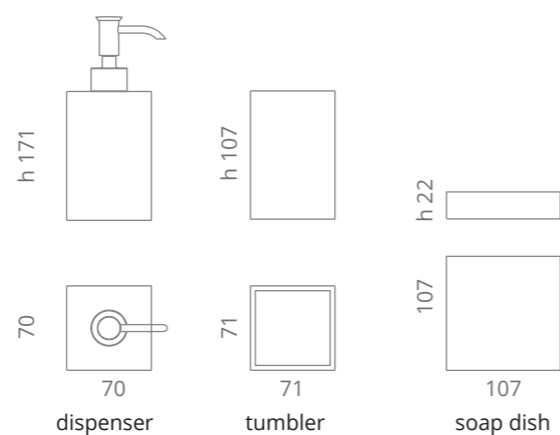

MODE Lux
Ceramic

Metropole
Vetro Freddo