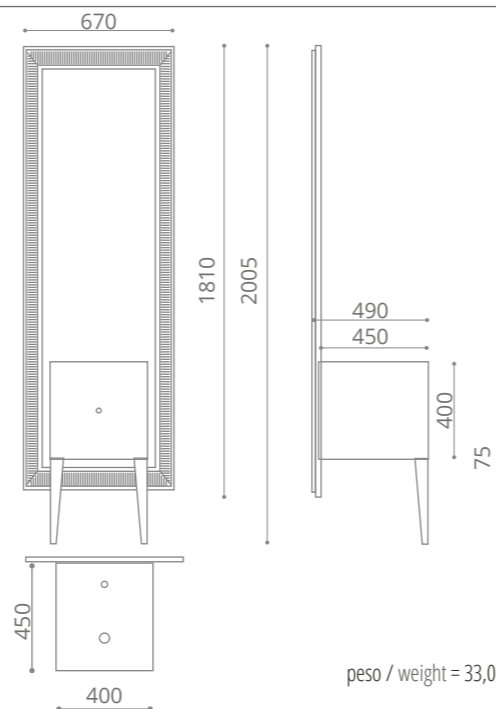

peso / weight = 33,00 kg

white gloss / silver leaf
CLBFAFASFT1F4

white gloss / gold leaf
CLBFOFOSFT1F3

black gloss / silver leaf
CLNFAFASFT1F4

black gloss / gold leaf
CLNFOFOSFT1F3