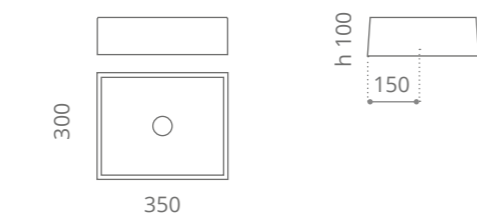

Ø foro / hole = 45 mm
peso / weight = 5,50 kg

Ø foro / hole = 45 mm
peso / weight = 5,70 kg

completo di illuminazione led e trasformatore Led light and transformer included.

Ø foro / hole = 45 mm
peso / weight = 3,20 kg

Ø foro / hole = 45 mm
peso / weight = 4,50 kg