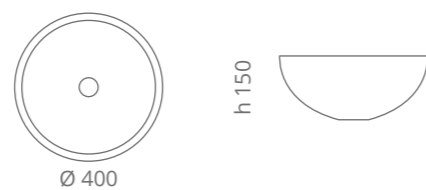

Ø foro / hole = 45 mm
peso / weight = 4,30 kg