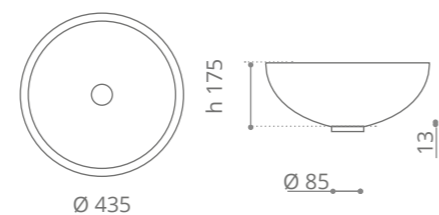

clear / chrome
GLOBALLICET01F4

clear / gold
GLOBALLICET01F3

Piletta in ottone a scarico libero e base anello inclusi Brass free flow waste and base ring included

Ice Round

Ø foro / hole = 45 mm
peso / weight
lavabo / washbasin = ±7,50 kg
piletta / waste = 0,35 kg
anello / base ring = 0,42 kg