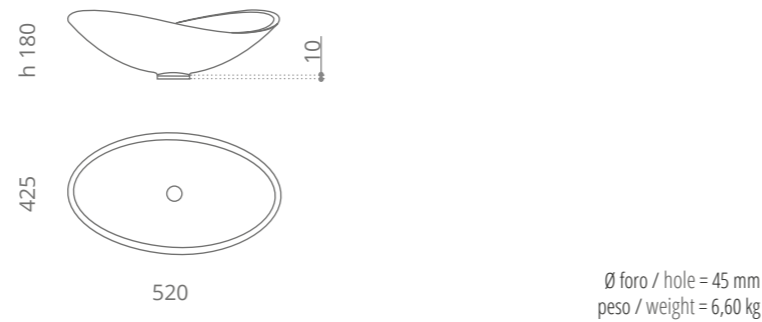

Infinity over
design by LEONARDO GIOMARELLI