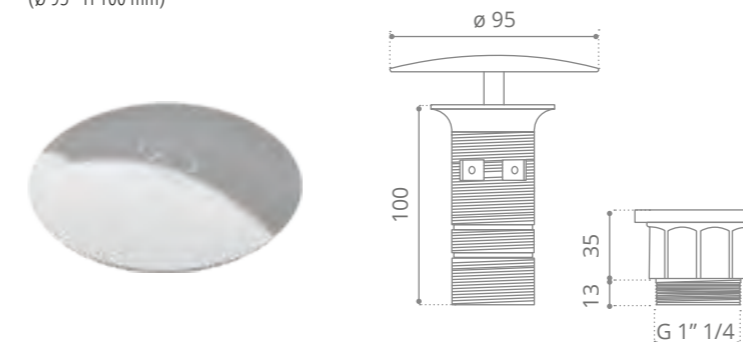

Piletta scarico libero tappo XL

Piletta ABS a scarico libero con testa in ottone con logo GD
ABS waste with free flow brass plug with GD logo
(Ø 95 - H 100 mm)