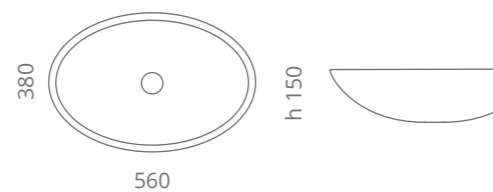

Ice Oval Lux SOTTO

Ø foro / hole = 45 mm
peso / weight
lavabo / washbasin = 6,40 kg
piletta / waste = 0,24 kg

Piletta universale in ottone inclusa Universal brass waste included

Ice Oval Lux XL SOTTO

Ø foro / hole = 45 mm
peso / weight
lavabo / washbasin = ±7,80 kg
piletta / waste = 0,24 kg