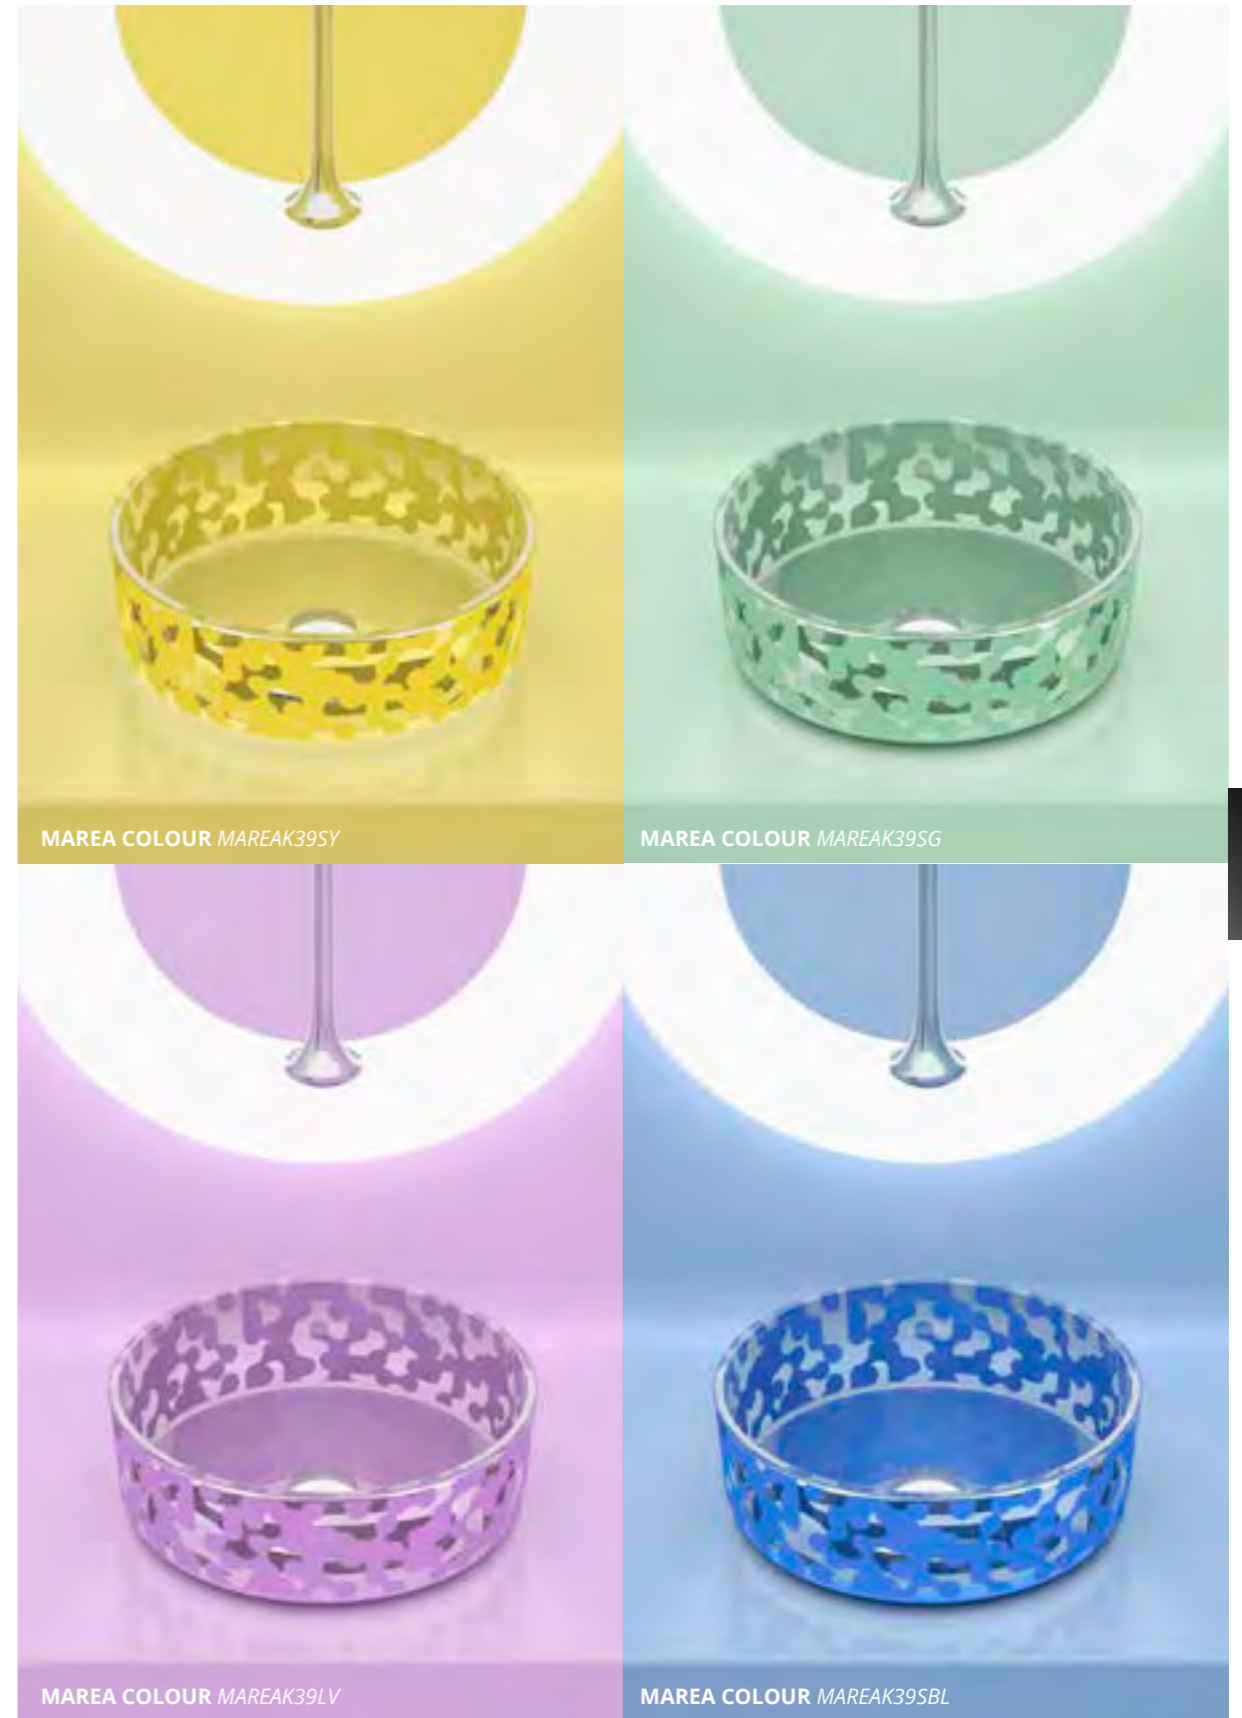

LAVABI

Ø 399 x h 146

Marea Colour

fantini
design by KARIM RASHID

MAREA COLOUR MAREAK39PP

MAREA COLOUR MAREAK39SY

MAREA COLOUR MAREAK39SG

MAREA COLOUR MAREAK39LV