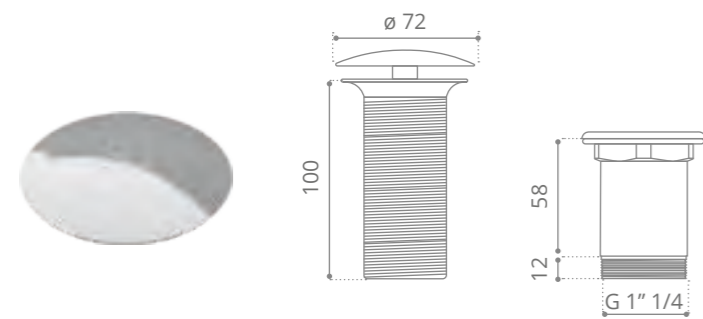

Dettagli di “valore” Valuable details

Piletta scarico libero

Piletta in ottone a scarico libero con logo GD
Brass waste with free flow plug with GD logo
(Ø 72 - H 100 mm)