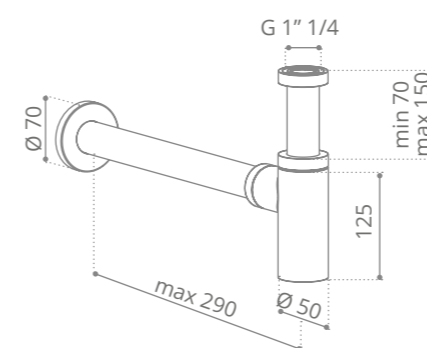

Sifone Tondo Round siphon