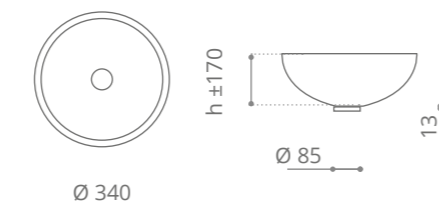

clear / chrome
ICEROT01F4

clear / gold
ICEROT01F3

Piletta in ottone a scarico libero e base anello inclusi Brass free flow waste and base ring included

Ice 34

Ø foro / hole = 45 mm
peso / weight
lavabo / washbasin = ±7,50 kg
piletta / waste = 0,35 kg
anello / base ring = 0,42 kg