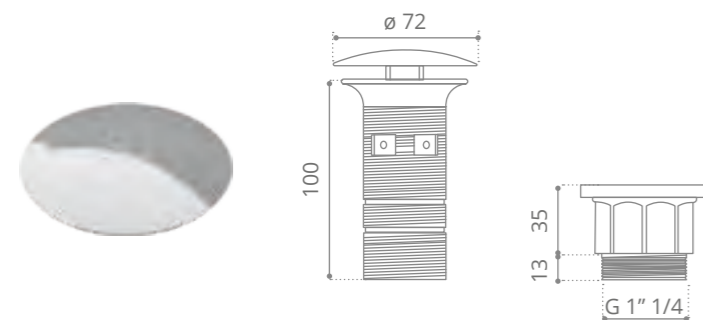

Piletta ABS scarico libero

Piletta ABS a scarico libero con logo GD
ABS waste with free flow plug with GD logo
(Ø 72 - H 100 mm)