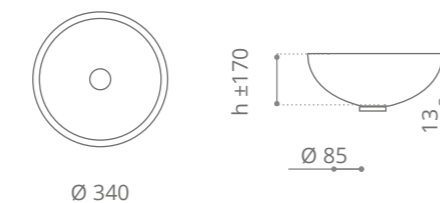

Ø foro / hole = 45 mm
peso / weight
lavabo / washbasin = 7,50 kg
piletta / waste = 0,35 kg
anello / base ring = 0,42 kg

Piletta in ottone a scarico libero e base anello inclusi Brass free flow waste and base ring included