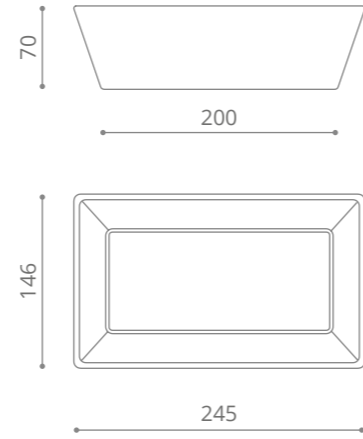

white
LOUNGE101

black mat
LOUNGE1NO

gold leaf
LOUNGE1FO

silver leaf
LOUNGE1FA