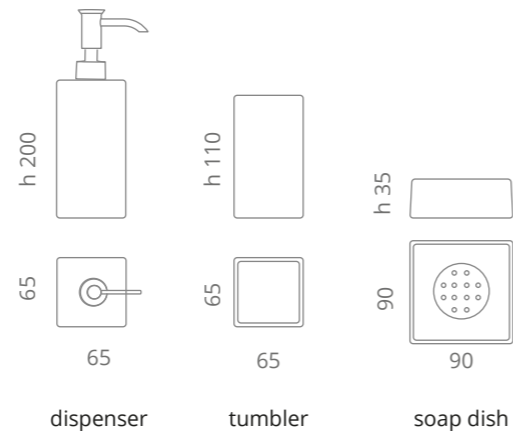

1 white / chrome MET03WTF4
2 white MET02WT
3 white MET01WT

Luxury
Glass

Venice
Glass

Kalahari
Glass

Dame

Vetro Freddo

design by **VINCENZO MISSANELLI**

1 white mat / chrome DAME03PO01F4
2 white mat DAME02PO01
3 white mat DAME01PO01