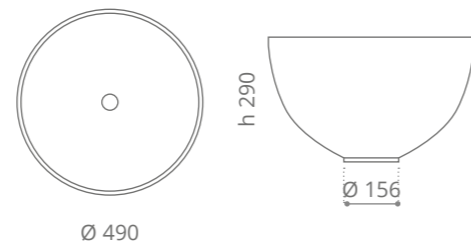

Stone

Ø foro / hole = 45 mm
peso / weight = 2,50 kg

Cocoon 34

Ø foro / hole = 45 mm
peso / weight = 3,20 kg

Cocoon Materic

Ø foro / hole = 45 mm
peso / weight = 6,40 kg

Cocoon Metal

Ø foro / hole = 45 mm
peso / weight = 6,40 kg