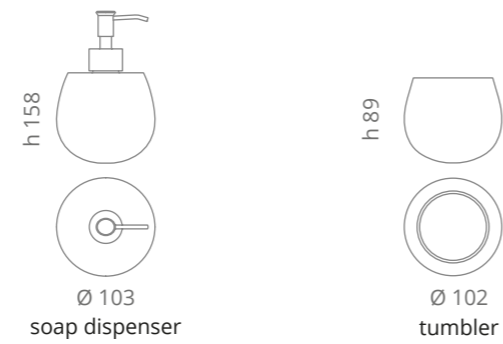

Kleiss
Vetro Freddo

Tonda
Vetro Freddo