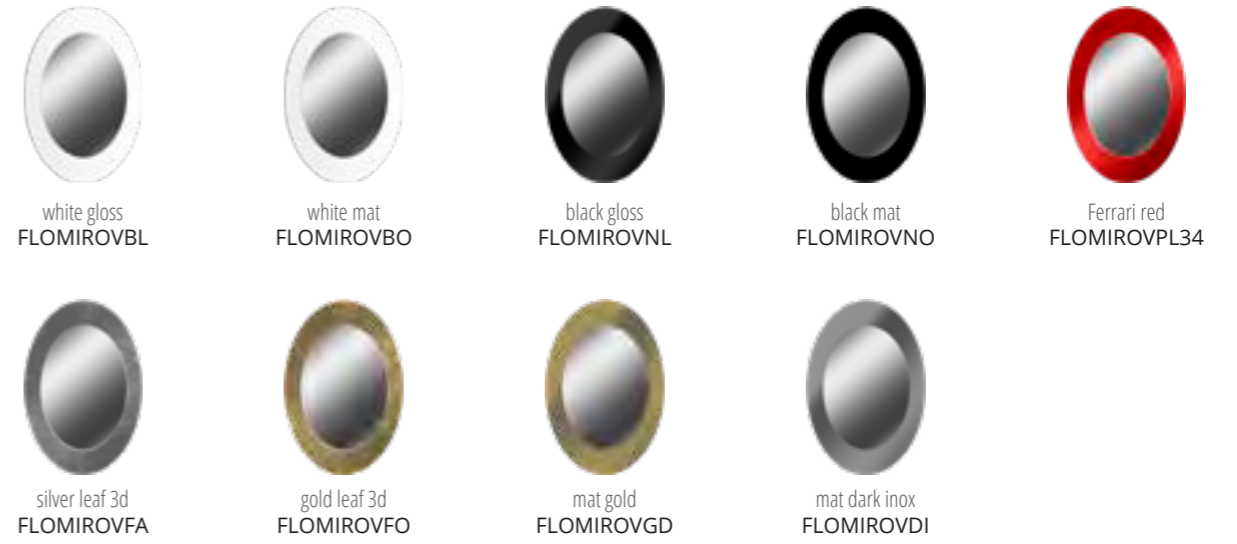

Specchio Dame
Dame Mirror

MDF wood
Specchiera retroilluminata a led con trasformatore integrato
Led backlit mirror with integrated transformer

design by **VINCENZO MISSANELLI**