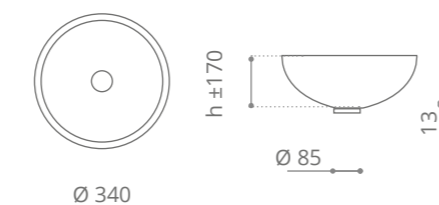

clear / chrome
ICE34T01F4

clear / gold
ICE34T01F3

Piletta in ottone a scarico libero e base anello inclusi Brass free flow waste and base ring included

Ice 34 Lux

Ø foro / hole = 45 mm
peso / weight
lavabo / washbasin = ±7,50 kg
piletta / waste = 0,35 kg
anello / base ring = 0,42 kg