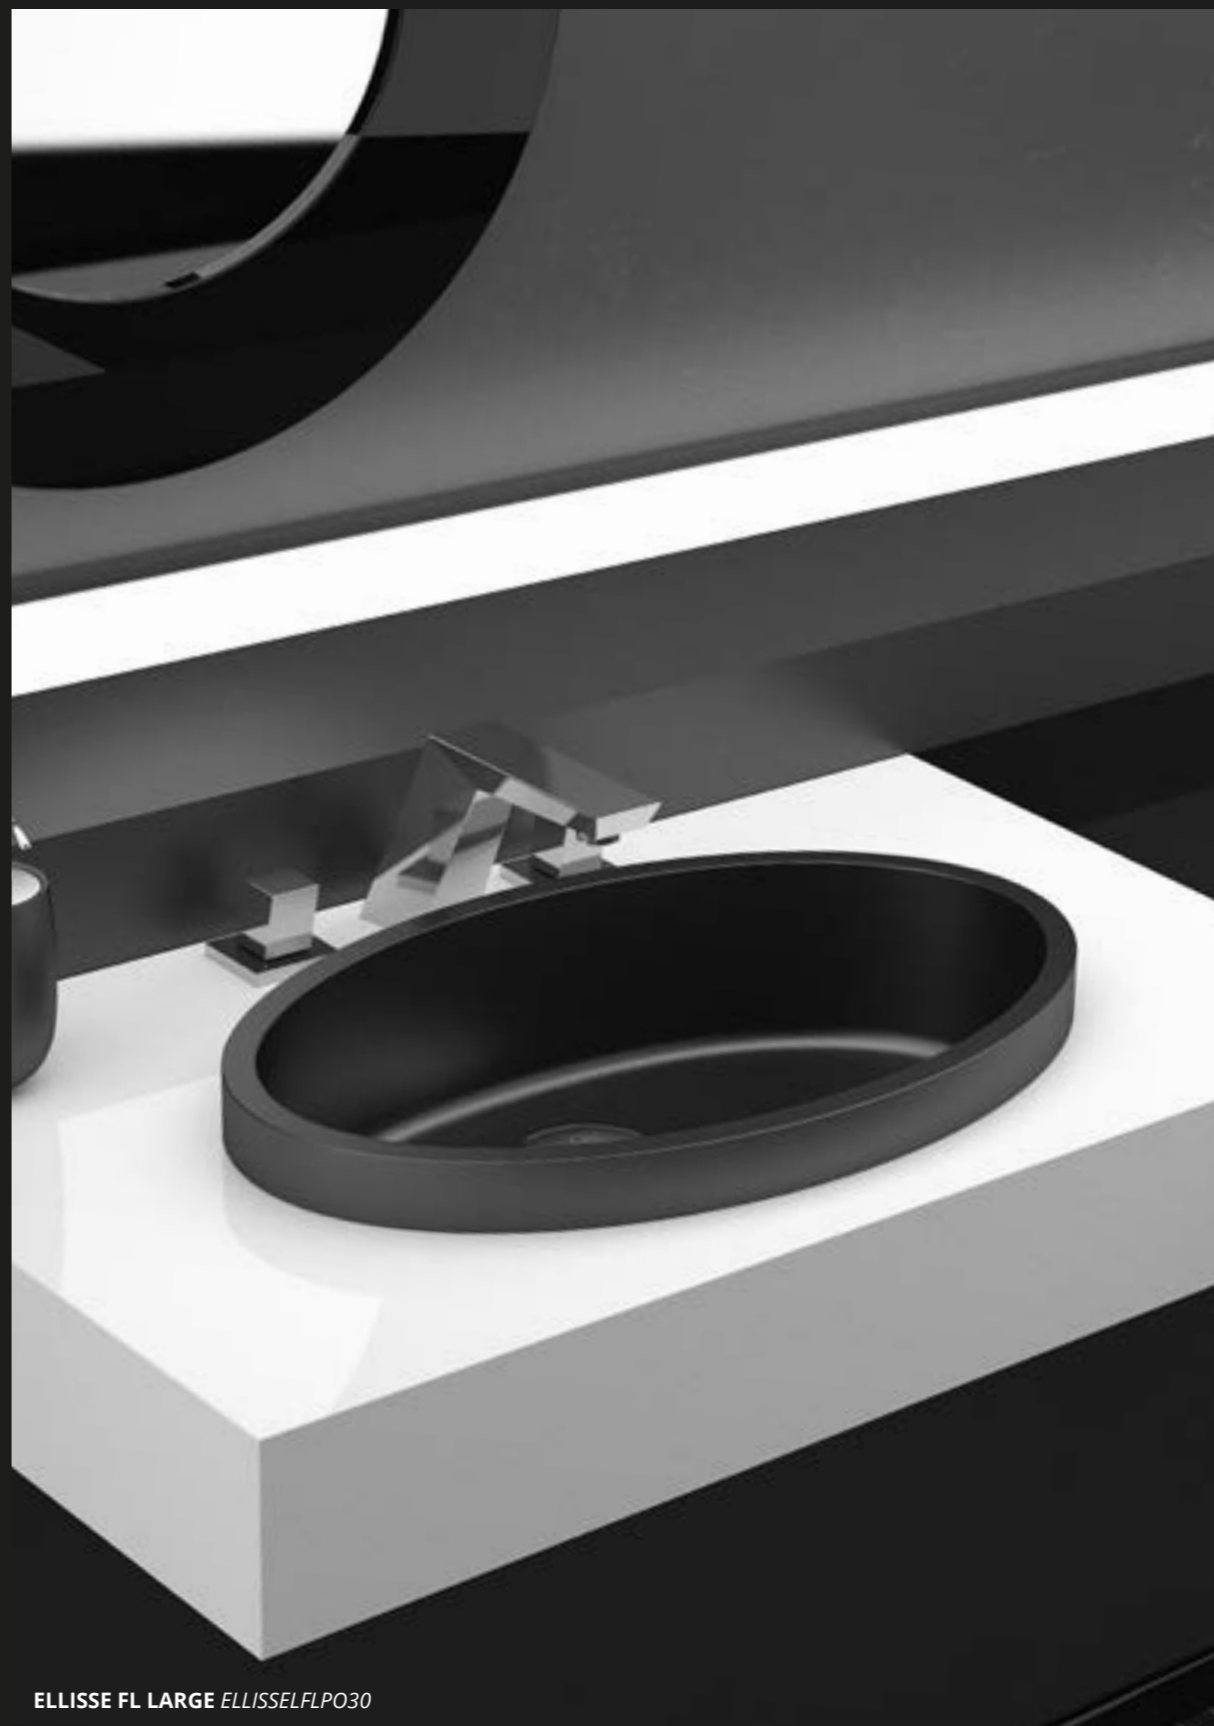

ELLISSE FL LARGE ELLISSEFLP030

425 x 315 x h 148
SMALL

510 x 336 x h 148
LARGE

545 x 407 x h 147
XL

semi incasso semi recessed

Pert®
polimero tecnologico

Leggerezza e design sposano la tecnologia.
Light weight, spectacular design, innovative technology.