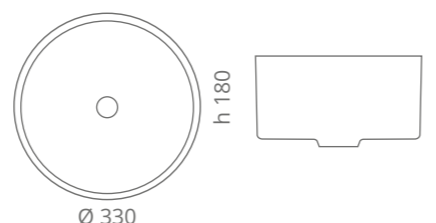

Ø foro / hole = 45 mm
peso / weight
lavabo / washbasin = ± 8 / 9 kg
piletta / waste = 0,35 kg