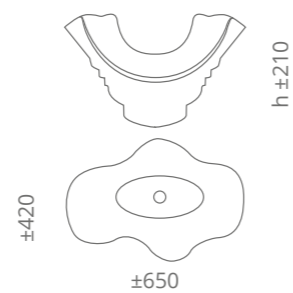

Ø foro / hole = 45 mm
peso / weight = 8,40 kg