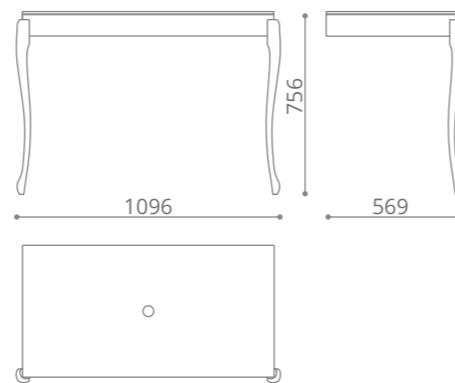

peso / weight = 23,60 kg

black gloss - silver leaf legs
black glass top
MUSANLNFA

black gloss - gold leaf legs
black glass top
MUSANLNFO

black gloss - black legs
black glass top
MUSANLNBL