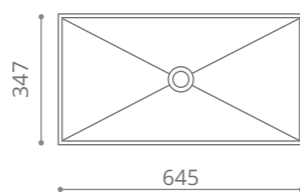

Skyline XL

Ø foro / hole = 45 mm
peso / weight = 10,00 kg