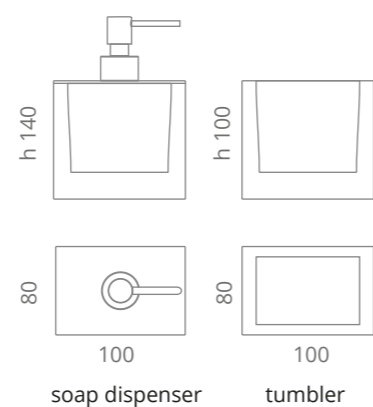

ROYAL Accessories
Vetro Freddo