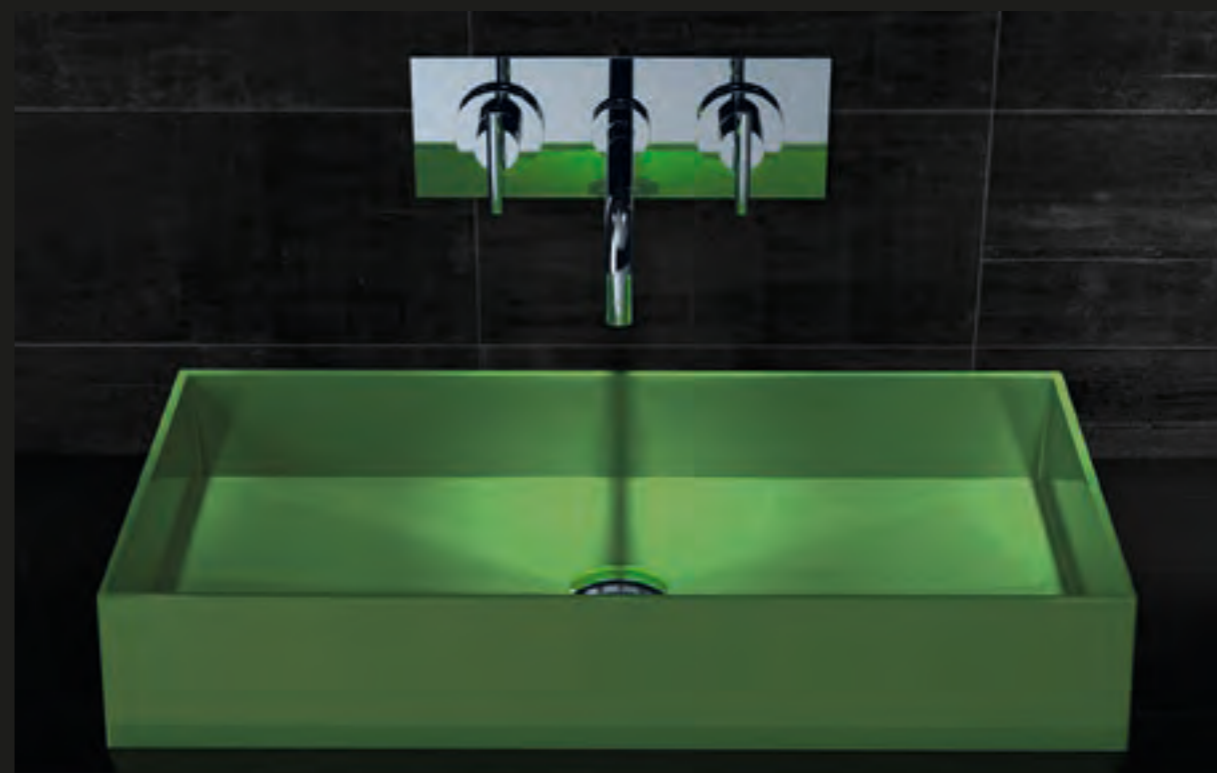

Barchetta

BARCETTA BARCDSL32