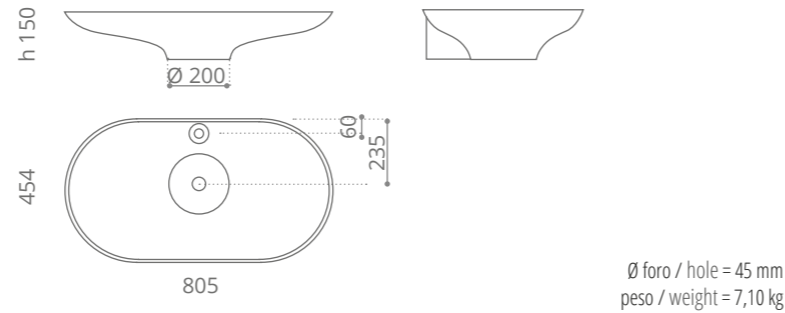

Kool oversized

Air

Infinity over
design by LEONARDO GIOMARELLI

Ala 80

Ala 100

Mosaic

Konka

Ø foro / hole = 45 mm
peso / weight = 12 kg