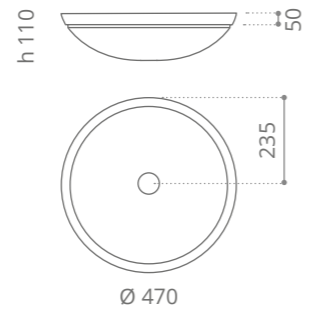

white mat
CIRCUS50PO01

black mat
CIRCUS50PO30

silver leaf 3d
CIRCUS50FA

gold leaf 3d
CIRCUS50FO

copper leaf 3d
CIRCUS50FR

Circus 50 FL

misure foro incasso
cutout size

Ø foro / hole = 45 mm
peso / weight = 8,80 kg