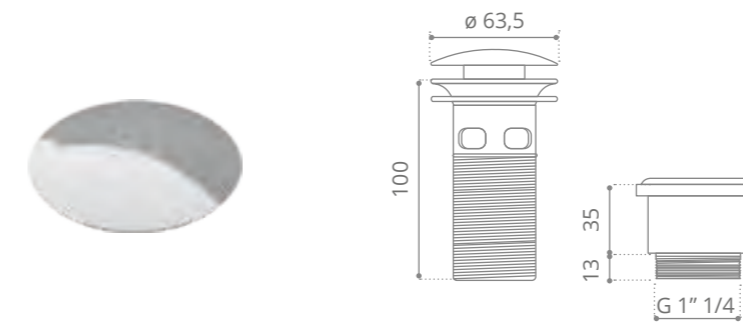

Piletta klik-clak con troppopieno

Piletta klik clak in ottone con logo GD (con troppo pieno)
Brass Up & Down waste with GD logo (with overflow)
(Ø 63,5 - H 100 mm)