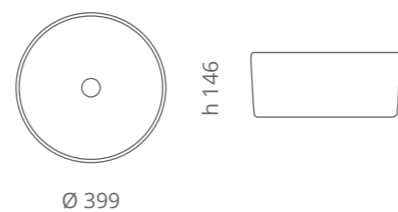

Line Katino

Ø foro / hole = 45 mm
peso / weight = 4,20 kg

platinum
LINEK39PL

bronze
LINEK39BZ

anthracite
LINEK39AT

Bamboo Katino

Ø foro / hole = 45 mm
peso / weight = 4,20 kg

black
BAMBOOK39NO