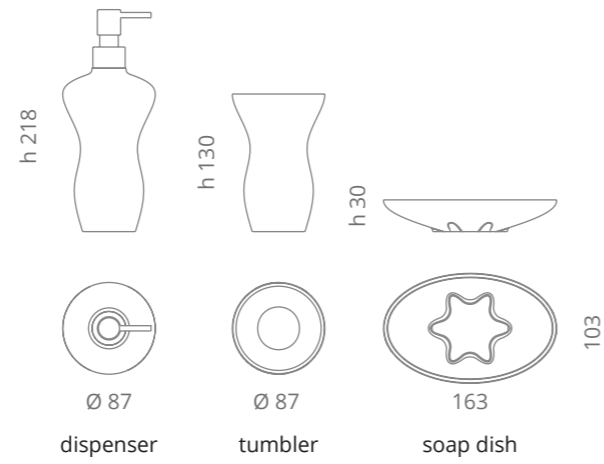

1 white / chrome MET03WTF4
2 white MET02WT
3 white MET01WT

Luxury
Glass

Venice
Glass

Kalahari
Glass

Dame

Vetro Freddo

design by **VINCENZO MISSANELLI**

1 white mat / chrome DAME03PO01F4
2 white mat DAME02PO01
3 white mat DAME01PO01