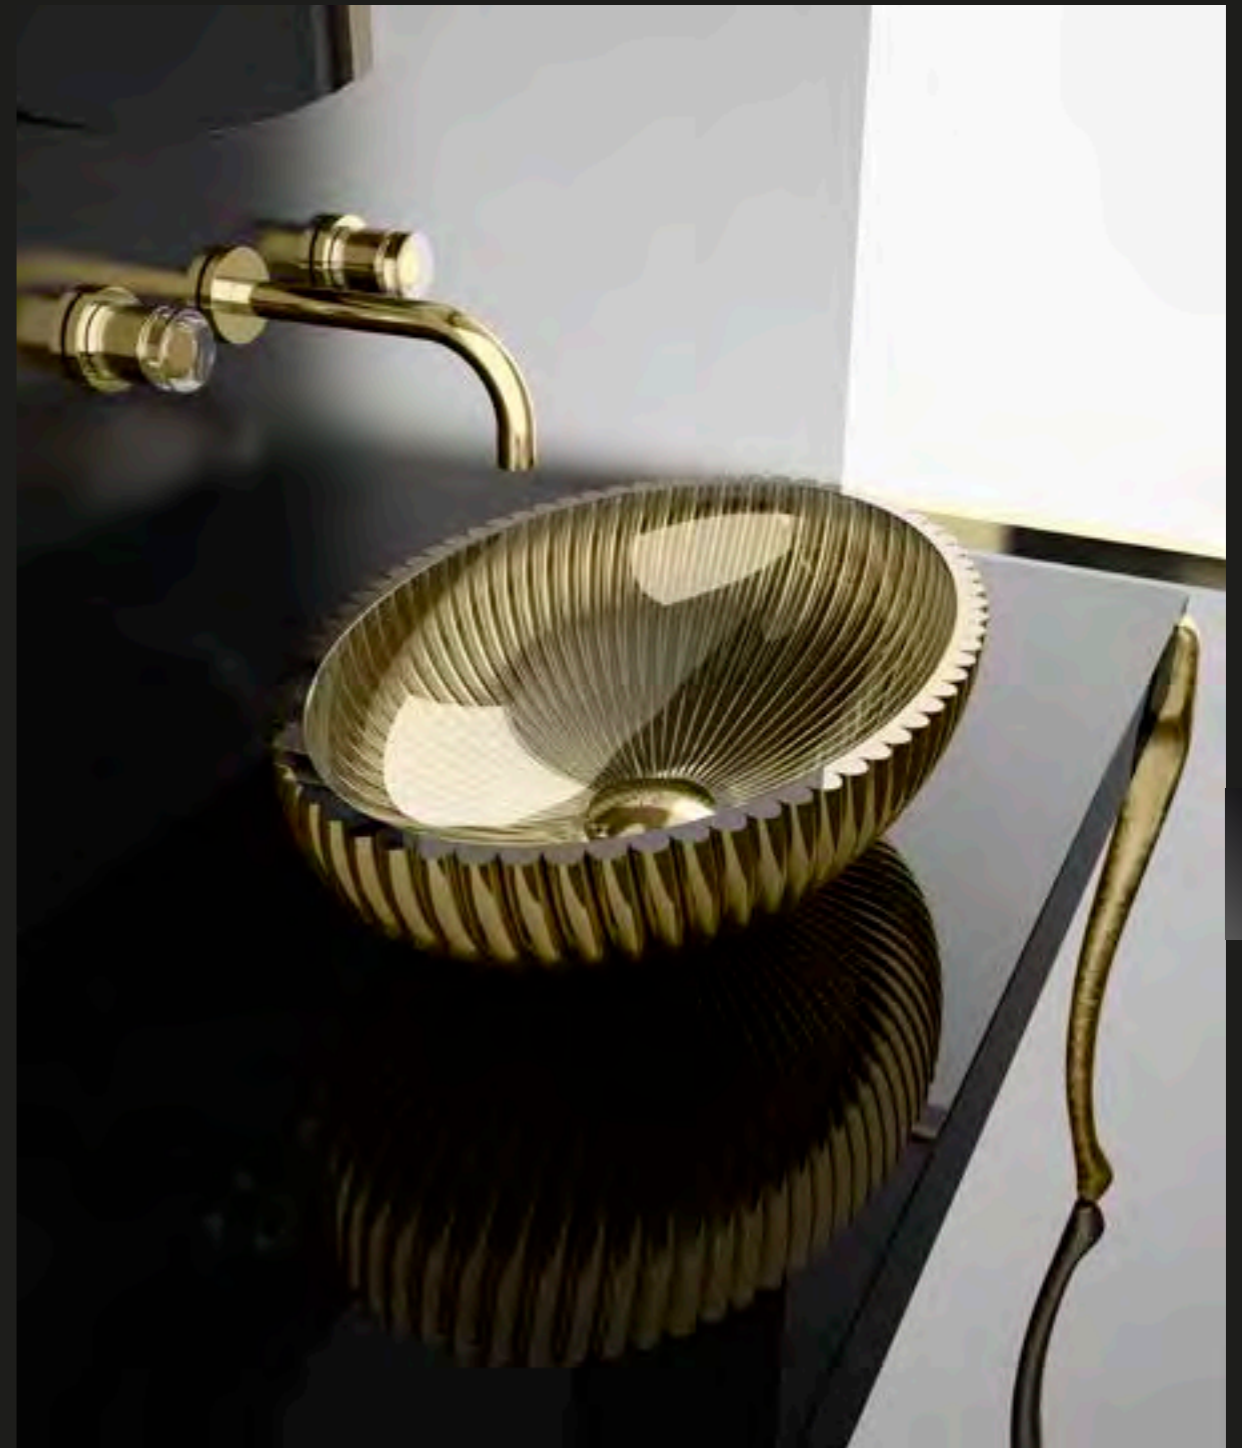

620 x 310 x h 740

Canto XL

CANTO XL + ICE OVAL lavabo - washbasin CANTOXLNLNIOT1DLT

CANTO XL + FLARE TECH lavabo - washbasin CANTOXLBLNFTBSDLT
SPECCHIO TONDO mirror FLOMIRROBL100

Musa

MUSA + SCENIC RAMADA lavabo - washbasin MSNLNNLSCRAMT45F4
TOWER Ramada manopole rubinetto in cristallo - crystal faucet handles - Glamorous Tuning Collection