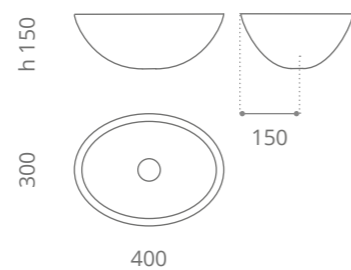

Oval Travertino

Ø foro / hole = 45 mm
peso / weight = 5,80 kg