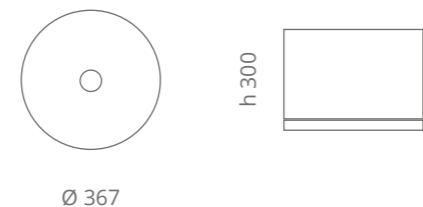

Ø foro / hole = 45 mm
peso / weight = ±6,80 kg

Si consiglia di utilizzare solo piletta a scarico libero The use of a free-flow type waste is recommended

Xtreme Marble Medium