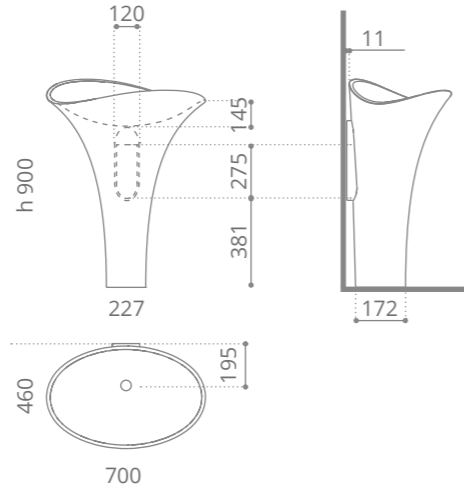

VetroFreddo

Ø foro / hole = 45 mm
peso / weight = 22,00 kg