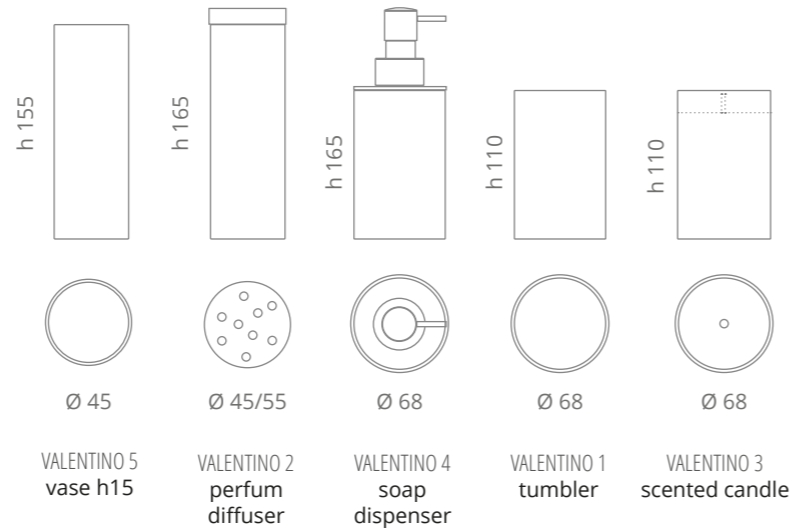

clear / gold
ICESSENCERAM1T01F3P

clear / gold
ICESSENCERAM2T01F3P

clear / gold
ICESSENCERAM3T01F3P

clear / chrome
ICESSENCERAM1T01F4P

clear / chrome
ICESSENCERAM2T01F4P

clear / chrome
ICESSENCERAM3T01F4P

Valentino
Crystal