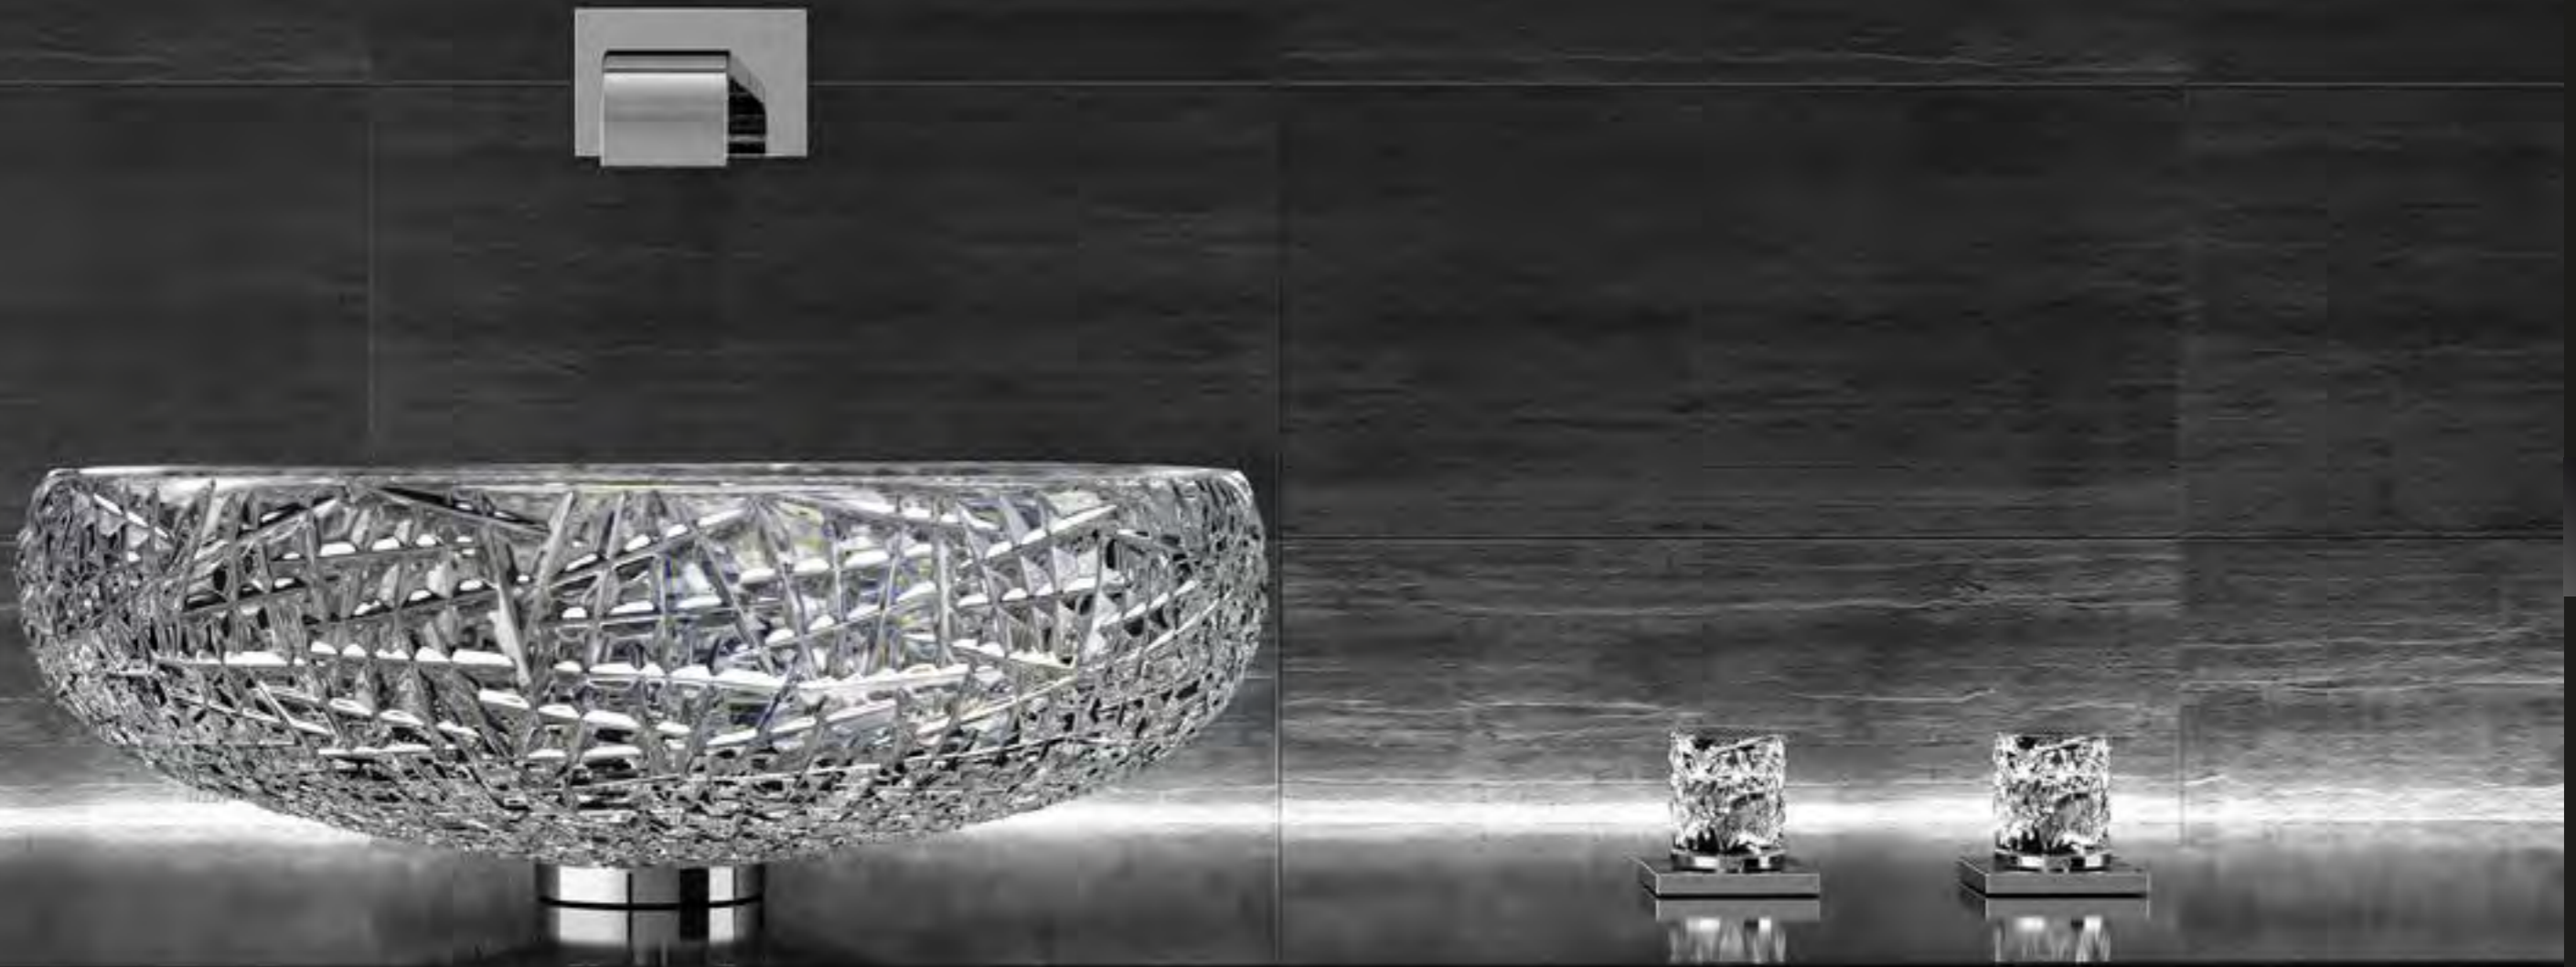

WASHBASINS

LAVABI

SCENIC ICE SCENICICET01F4
LYRIC ICE manopole rubinetto in cristallo - crystal faucet handles - Glamorous Tuning Collection

Ø 440 x h 136

Ramada

Crystal 24% Pb

RAMADA RAMADAT01F4
LYRIC RAMADA manopole rubinetto in cristallo crystal faucet handles - Glamorous Tuning Collection
CANTO XL mobile / furniture