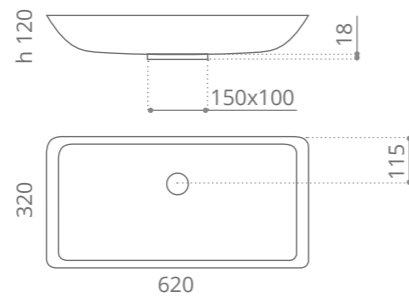

Ø foro / hole = 45 mm
peso / weight = 4,10 kg