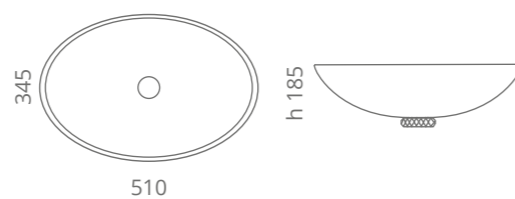

Ø foro / hole = 45 mm
peso / weight
lavabo / washbasin = 7,35 kg
piletta / waste = 0,35 kg

Piletta in ottone a scarico libero e base cristallo inclusi Brass free flow waste and crystal ring included