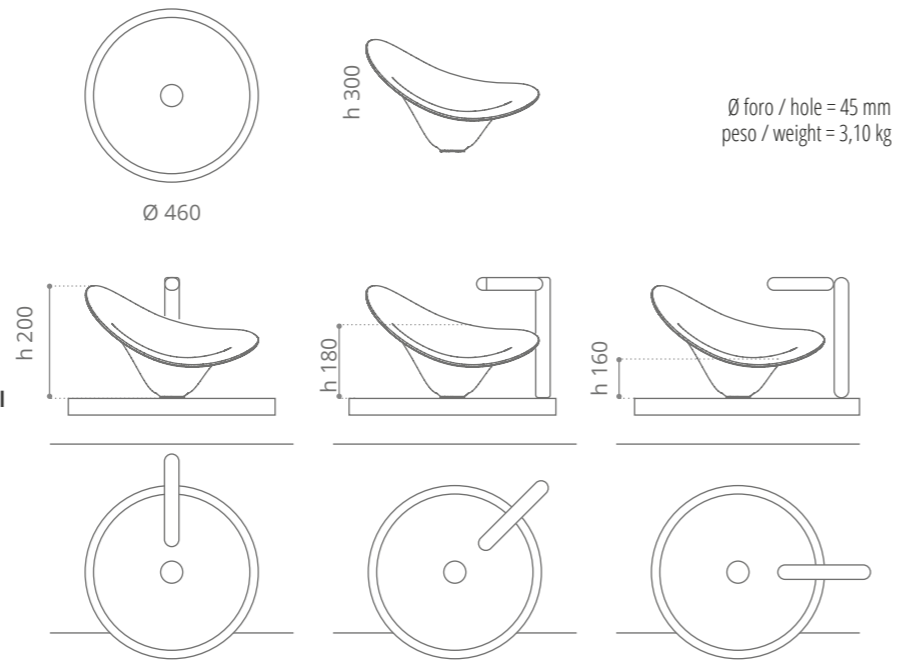

Ø foro / hole = 45 mm
peso / weight = 3,10 kg

Infinity Colour
design by **LEONARDO GIOMARELLI**

Ø foro / hole = 45 mm
peso / weight = 3,30 kg

Infinity Starlight
design by **LEONARDO GIOMARELLI**

Ø foro / hole = 45 mm
peso / weight = 3,30 kg