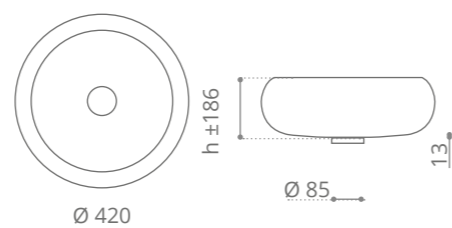

Glo Ball Crystal Ice

Ø foro / hole = 45 mm
peso / weight
lavabo / washbasin = 19,20 Kg
piletta / waste = 0,35 kg
anello / base ring = 0,42 kg