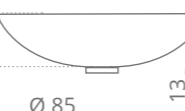

platinum / chrome
PREMIUMPLF4

Piletta in ottone a scarico libero e base anello inclusi Brass free flow waste and base ring included

Luxor Oval

h 150

Ø foro / hole = 45 mm
peso / weight
lavabo / washbasin = 6,40 kg
piletta / waste = 0,35 kg
anello / base ring = 0,42 kg