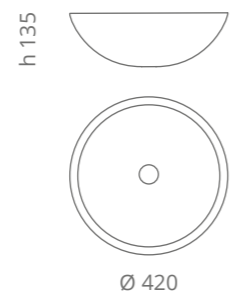

Circus 43 Travertino

Ø foro / hole = 45 mm
peso / weight = 7,00 kg