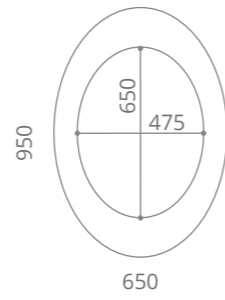

Specchio Ovale
Oval Mirror

MDF wood

peso / weight = 8,50 kg

Specchio Dame
Dame Mirror

MDF wood
Specchiera retroilluminata a led con trasformatore integrato
Led backlit mirror with integrated transformer

design by **VINCENZO MISSANELLI**

peso / weight = 28,00 kg