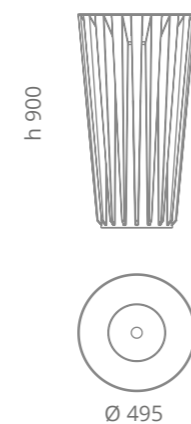

Ø foro / hole = 45 mm
peso / weight = 23,00 kg