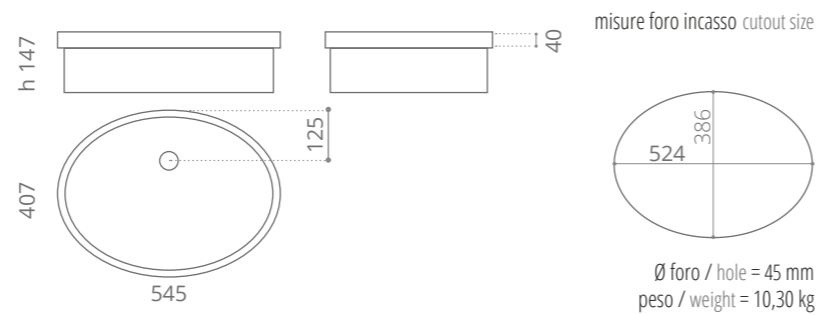

Ellisse FL XL