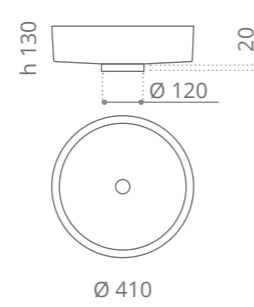

Ø foro / hole = 45 mm
peso / weight = 4,65 kg