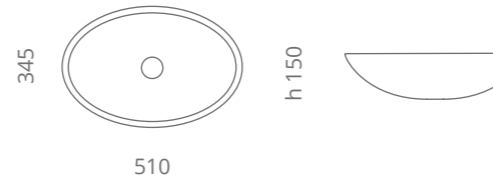

Ø foro / hole = 45 mm
peso / weight
lavabo / washbasin = 6,40 kg
piletta / waste = 0,24 kg