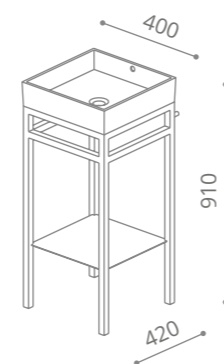

peso / weight = 18,00 kg