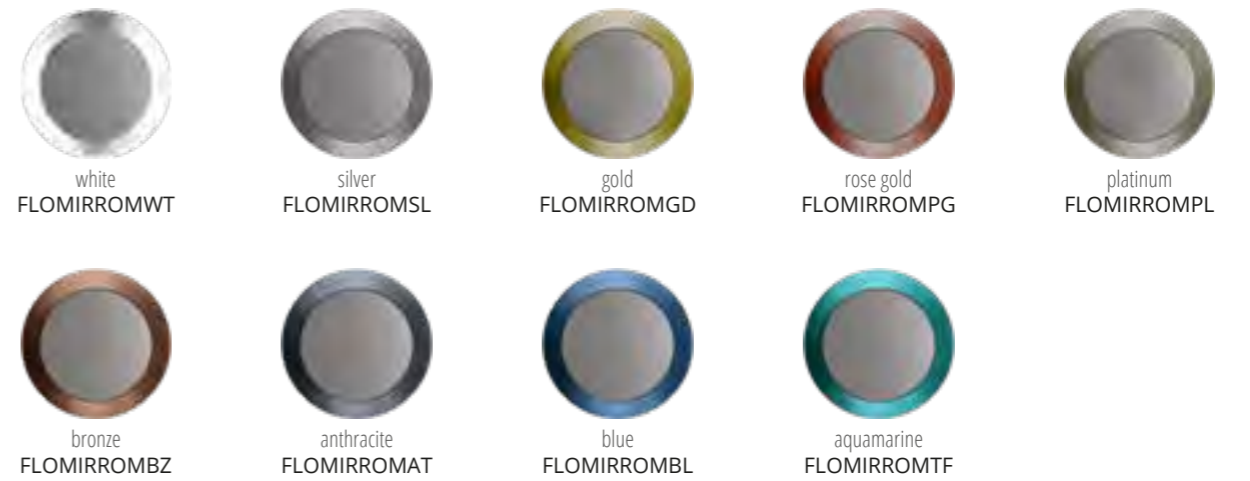

Specchio Tondo XL
Round Mirror XL

MDF wood

peso / weight = 13,80 kg