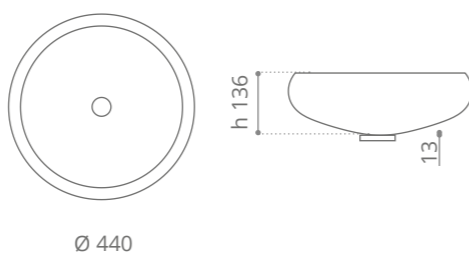

Scenic Astro

Ø foro / hole = 45 mm
peso / weight
lavabo / washbasin = 7,50 kg
piletta / waste = 0,35 kg
anello / base ring = 0,42 kg

clear / chrome
SCENICASTROT01F4

clear / gold
SCENICASTROT01F3

Piletta in ottone a scarico libero e base anello inclusi Brass free flow waste and base ring included