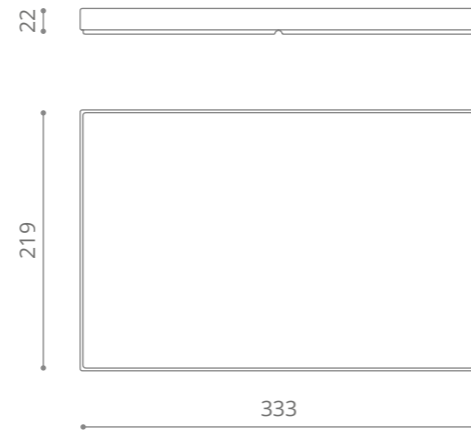

white
LOUNGE101

black mat
LOUNGE1NO

gold leaf
LOUNGE1FO

silver leaf
LOUNGE1FA

LOUNGE DUE

Pert
vassoio portaoggetti accessory tray

white
LOUNGE201

black mat
LOUNGE2NO