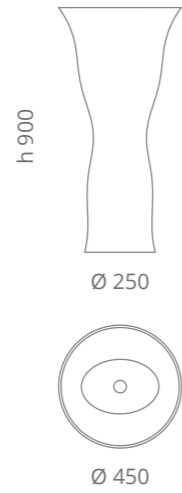

Gum

Ø foro / hole = 45 mm
peso / weight = 3,20 kg

Bubble
design by **KARIM RASHID**
Karim Rashid

Ø foro / hole = 45 mm
peso / weight = 4,50 kg

Lavabi da terra Freestanding washbasins

Dame

design by **VINCENZO MISSANELLI**