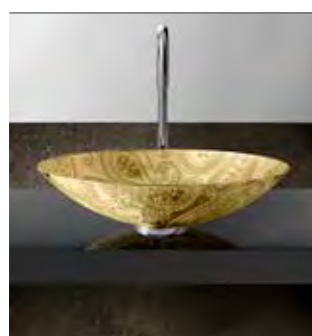

Arabesque Lux