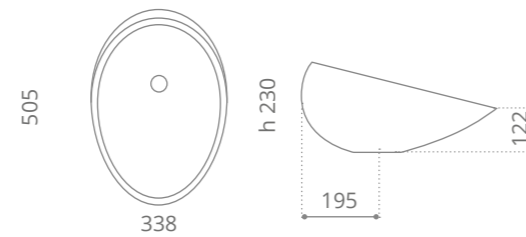

Ø foro / hole = 45 mm
peso / weight
lavabo / washbasin = 11 kg
piletta / waste = 0,35 kg

Piletta in ottone a scarico libero inclusa Brass free flow waste included