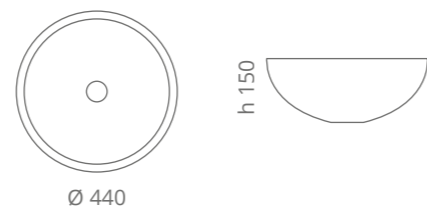

Filigrana 40

Ø foro / hole = 45 mm
peso / weight = 4,30 kg

white / gold leaf
FILIGRANA40WG

black / silver leaf
FILIGRANA40BS

Filigrana 44

Ø foro / hole = 45 mm
peso / weight = 5,20 kg

white / gold leaf
FILIGRANA44WG