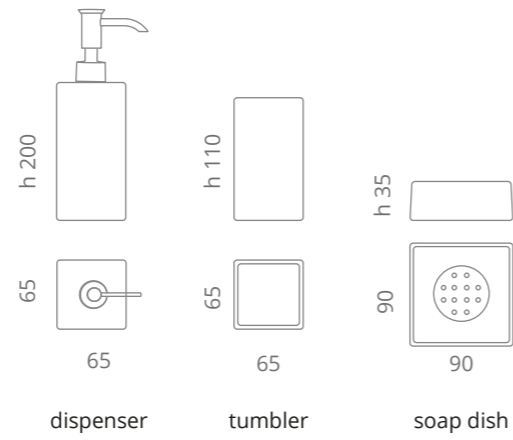

1 white / chrome MET03WTF4
2 white MET02WT
3 white MET01WT

Luxury
Glass

Venice
Glass

Kalahari
Glass

Dame

Vetro Freddo

design by **VINCENZO MISSANELLI**

1 white mat / chrome DAME03PO01F4
2 white mat DAME02PO01
3 white mat DAME01PO01