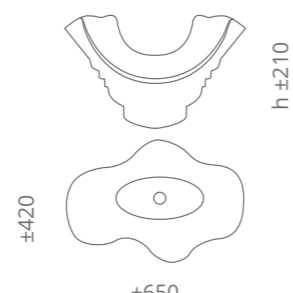

Ø foro / hole = 45 mm
peso / weight = 8,40 kg