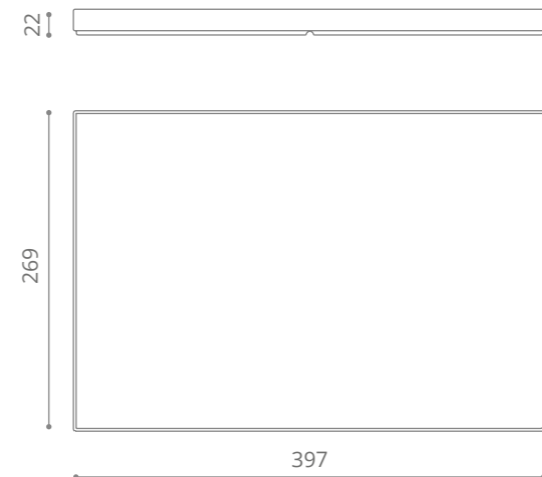

white
LOUNGE301

black mat
LOUNGE3NO

gold leaf
LOUNGE3FO

silver leaf
LOUNGE3FA