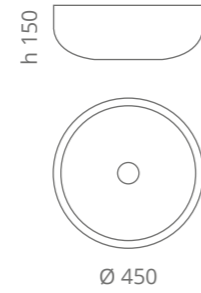

Ø foro / hole = 45 mm
peso / weight = 10,80 kg

Ø foro / hole = 45 mm
peso / weight = 5,50 kg

Ø foro / hole = 45 mm
peso / weight = 12,00 kg

Ø foro / hole = 45 mm
peso / weight = 12,00 kg

Disegno tecnico per versione da sottopiano disponibile su richiesta Technical drawing for undermount version available on request

Ø foro / hole = 45 mm
peso / weight = 12,20 kg

Lavabo con struttura d'appoggio
Washbasin with supporting structure

Ø foro / hole = 45 mm
peso / weight = 11,50 kg