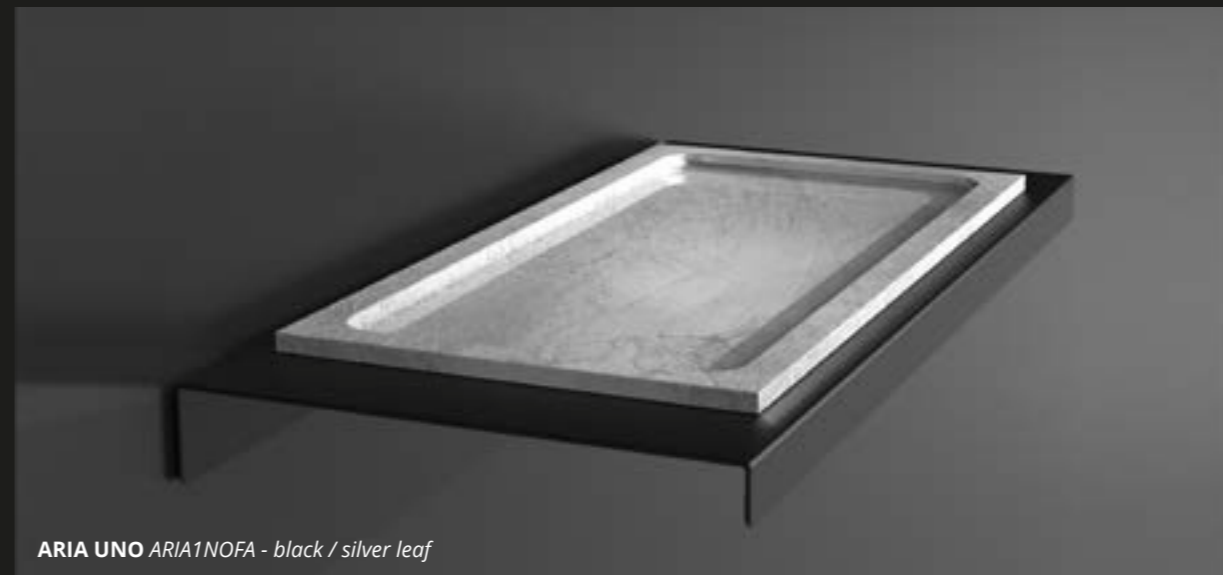

ROYAL2PO30GD - black / gold

Aria

ARIA UNO ARIA1NOFA - black / silver leaf

ARIA DUE ARIA2NOFO - black / gold leaf

ARIA TRE ARIA3SOB - old brass

Special One

Luxury Toilet Brush Holder

Cristallo
DE' MEDICI
Pb 24%