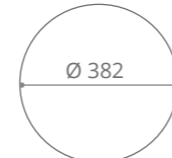

white mat
CIRCUS50PO01

black mat
CIRCUS50PO30

silver leaf 3d
CIRCUS50FA

gold leaf 3d
CIRCUS50FO

copper leaf 3d
CIRCUS50FR

Circus 50 FL

misure foro incasso
cutout size

Ø foro / hole = 45 mm
peso / weight = 8,80 kg