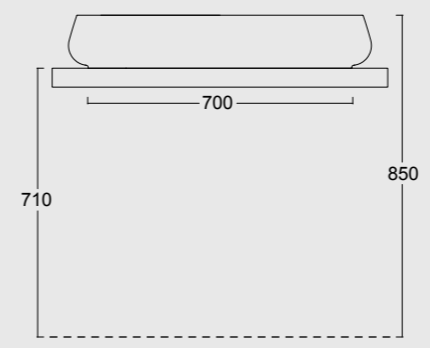

Cod. 33240101

Lavabo Nur 80x35
Nur washbasin 80x35