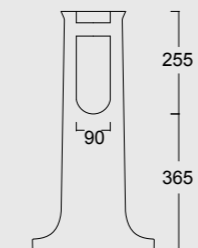

Cod. 28260101

Lavabo Consolle Boheme 95
Boheme Washbasin Consolle 95

Cod. 28270101

Gamba in ceramica per consolle Boheme 95
Boheme ceramic leg for Washbasin Consolle 95

Cod. 28230101

Lavabo Boheme 70
Boheme Washbasin 70