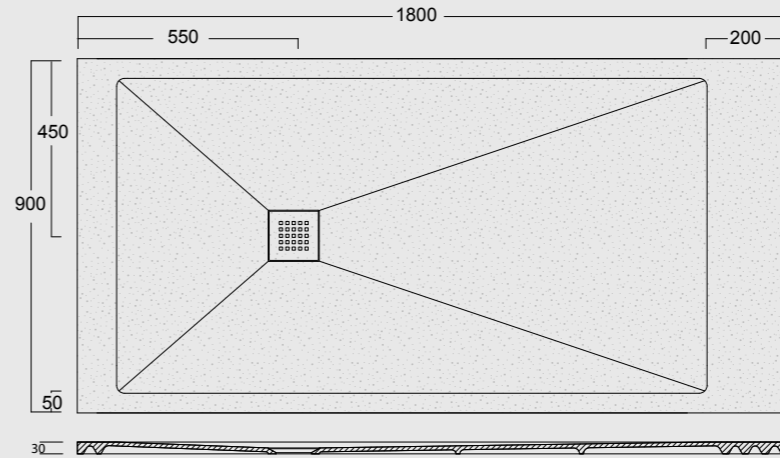

Cod. MPD9001800S01
Piatto doccia Endless Solytex® 90x180
con cover in acciaio inox 304,
piletta non inclusa
Endless Shower tray Solytex® 90x180
with 304 stainless steel cover,
drain not included