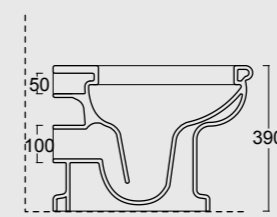

Cod. 28240101

Colonna in ceramica per lavabo Boheme 70
Ceramic pedestal for Boheme Washbasin 70

BOHEME

Cod. VABO

Vasca Boheme in acrilico 170x80
Acrylic Boheme bathube 170x80

Cod. 28200101

Vaso bohème scarico a terra
WC bohème btw with p outlet