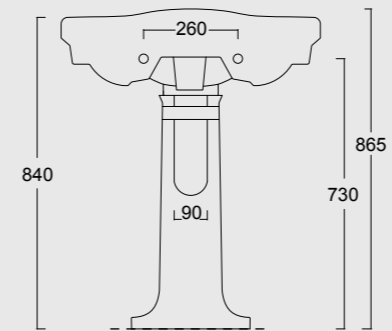

Cod. 28260101

Lavabo Consolle Boheme 95
Boheme Washbasin Consolle 95

Cod. 28270101

Gamba in ceramica per consolle Boheme 95
Boheme ceramic leg for Washbasin Consolle 95

Cod. 28230101

Lavabo Boheme 70
Boheme Washbasin 70