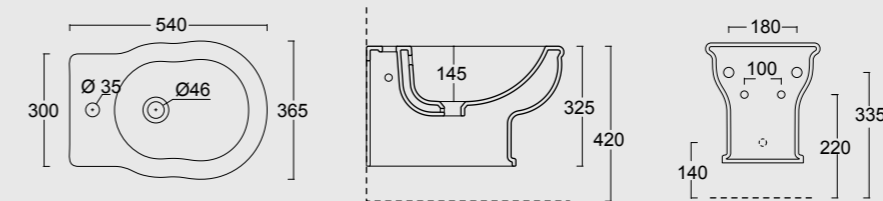

Cod. 28240101S

Bidet sospeso Boheme monoforo
Bidet Boheme single tap hole