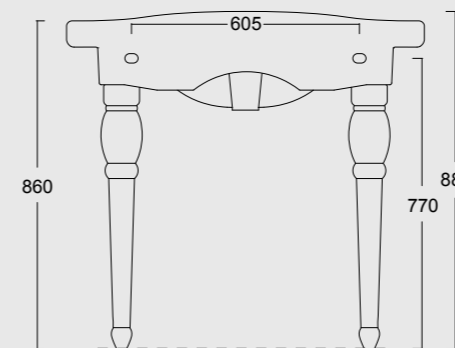

Cod. 28260101

Lavabo Consolle Boheme 95
Boheme Washbasin Consolle 95

Cod. 28270101

Gamba in ceramica per consolle Boheme 95
Boheme ceramic leg for Washbasin Consolle 95