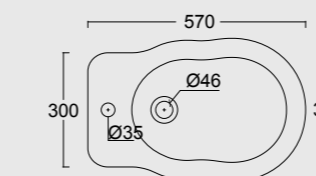

Cod. 28220101

Bidet Bohème monoforo
Bidet Bohème single tap hole

BOHEME