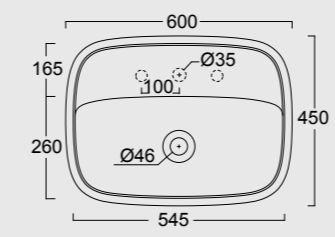

Cod. 33210101

Lavabo Nur 60x45 Plan
Nur washbasin 60x45 Plan