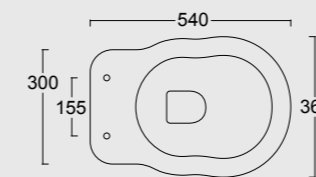

Cod. 28240101

Colonna in ceramica per lavabo Boheme 70
Ceramic pedestal for Boheme Washbasin 70

BOHEME

Cod. VABO

Vasca Boheme in acrilico 170x80
Acrylic Boheme bathube 170x80

Cod. 28200101

Vaso bohème scarico a terra
WC bohème btw with p outlet