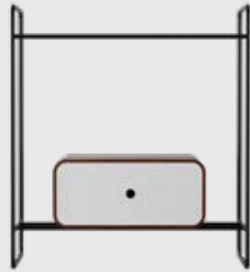

NUR

Cod. MSTNN0801

Struttura Nur
Nur structure