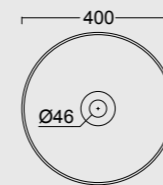

Colore grigio matt
Grey matt color

Cod. 32180101

Lavabo Unica Round ø40 h20
Unica Round washbasin ø40 h20