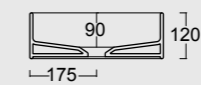

Colore nero matt
Black matt color

Cod. 31140101

Lavabo Hide Circle
Hide washbasin Circle

Colore verde alpi matt
Alpi green matt color

Cod. 31120101
Lavabo Hide Stadium
Hide washbasin Stadium

Colore bianco matt
White matt color