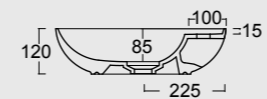

Bidet sospeso Form
Form bidet wall hung

Cod. 22260101

Orinatoio sospeso Form
Form wall hung urinal

Colore antracite matt
Anthracite matt color

Cod. 22480101

Lavabo Form ø45
Form washbasin ø45

Colore antracite matt
Anthracite matt color