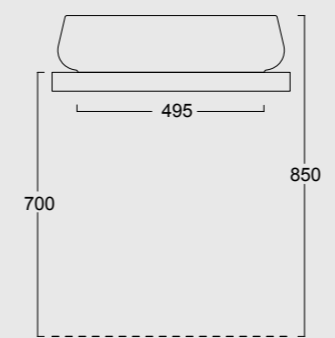

Cod. 33210101

Lavabo Nur 60x45 Plan
Nur washbasin 60x45 Plan