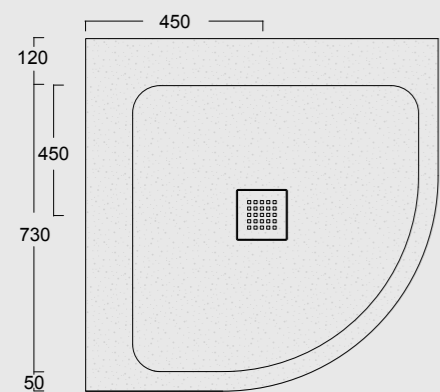

Cod. MPD900900AS01
Piatto doccia Endless Solytex® 90x90
Semicircolare con cover in acciaio inox 304,
piletta non inclusa
Endless Semicircular Shower tray Solytex® 90x90
with 304 stainless steel cover,
drain not included