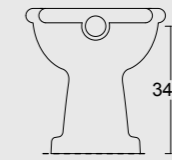

Cod. 28240101

Colonna in ceramica per lavabo Boheme 70
Ceramic pedestal for Boheme Washbasin 70

BOHEME

Cod. VABO

Vasca Boheme in acrilico 170x80
Acrylic Boheme bathube 170x80

Cod. 28200101

Vaso bohème scarico a terra
WC bohème btw with p outlet