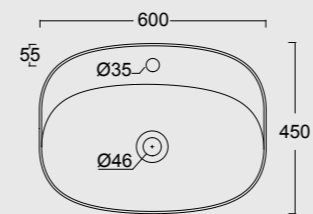

Cod. 22460101

Lavabo Form Ovale 60x45
Form washbasin Ovale 60x45