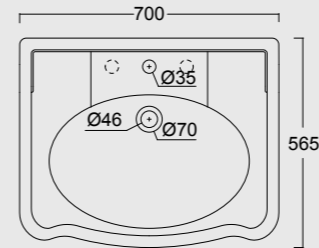

Cod. 28260101

Lavabo Consolle Boheme 95
Boheme Washbasin Consolle 95

Cod. 28270101

Gamba in ceramica per consolle Boheme 95
Boheme ceramic leg for Washbasin Consolle 95

Cod. 28230101

Lavabo Boheme 70
Boheme Washbasin 70