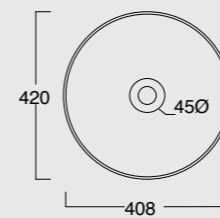

Colore nero matt
Black matt color

Cod. 35100101

Lavabo Equilibrium h 15
Washbasin Equilibrium h 15