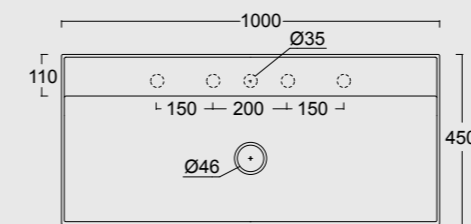

Cod. PA60H

Portasalvietta
Towel holder

Colore antracite matt
Anthracite matt color

Cod. 31240101S

Lavabo Hide 80x45 sospeso
Hide washbasin 80x45 wall hung

Cod. PA80H

Portasalvietta
Towel holder

Colore nero matt
Black matt color