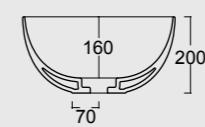

Colore grigio matt
Grey matt color

Cod. 32180101

Lavabo Unica Round ø40 h20
Unica Round washbasin ø40 h20