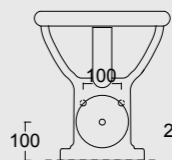

Cod. 28220101

Bidet Bohème monoforo
Bidet Bohème single tap hole

BOHEME