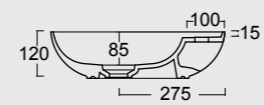

Bidet sospeso Form
Form bidet wall hung

Cod. 22260101

Orinatoio sospeso Form
Form wall hung urinal

Colore antracite matt
Anthracite matt color

Cod. 22480101

Lavabo Form ø45
Form washbasin ø45

Colore antracite matt
Anthracite matt color