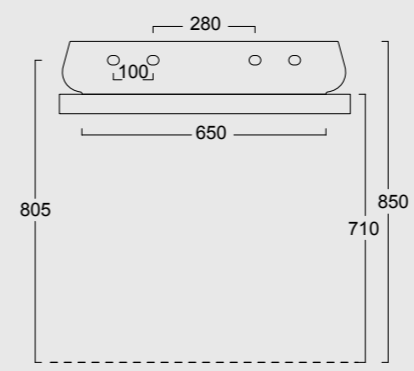

Cod. 33170101

Lavabo Nur 75x45
Nur washbasin 75x45