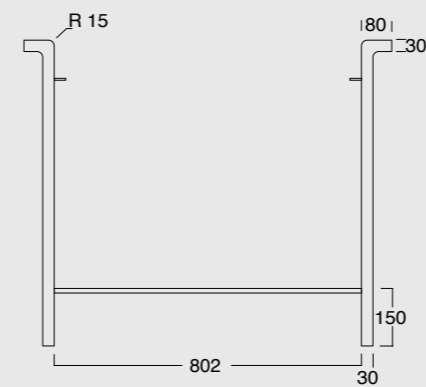

Cod. 35710101

Lavabo Kubo 100x50
Kubo washbasin 100x50

Cod. 35810101

Lavabo Kubo 80x50
Kubo washbasin 80x50

Cod. MSTKN0100

Struttura Kubo 100
Kubo framework 100

Cod. MOCK3003

Contenitore in pelle ecosostenibile
Eco-sustainable leather case