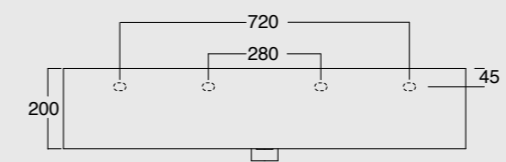

KUBO

Cod. 35810101

Lavabo Kubo 80x50
Kubo washbasin 80x50

Cod. 35710101

Lavabo Kubo 100x50
Kubo washbasin 100x50

Colore nero matt
Black matt color

Cod. 35710101

Lavabo Kubo 100x50
Kubo washbasin 100x50