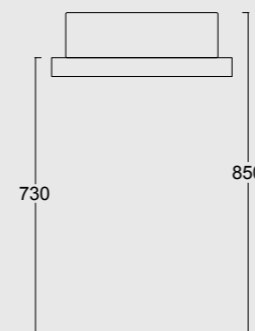

Cod. 31140101

Lavabo Hide Circle
Hide washbasin Circle