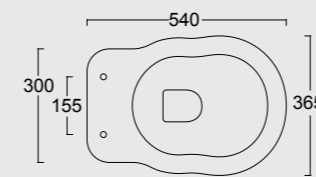

Cod. 28240101

Colonna in ceramica per lavabo Boheme 70
Ceramic pedestal for Boheme Washbasin 70

BOHEME

Cod. VABO

Vasca Boheme in acrilico 170x80
Acrylic Boheme bathube 170x80

Cod. 28200101

Vaso bohème scarico a terra
WC bohème btw with p outlet