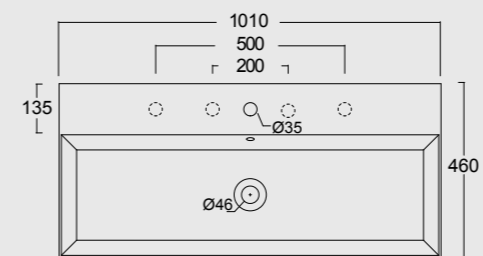

Colore cenere matt
Ash matt color

Cod. 34340101

Lavabo Spy 81x46 Plan a dx
Spy washbasin 81x46 Plan dx

Cod. PA80H
Portasalviette
Towel holder

Colore grigio matt
Grey matt color

Cod. 34350101

Lavabo Spy 101x46
Spy washbasin 101x46