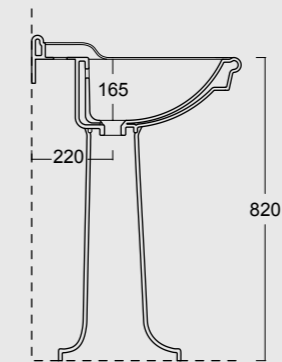

Cod. 28260101

Lavabo Consolle Boheme 95
Boheme Washbasin Consolle 95

Cod. 28270101

Gamba in ceramica per consolle Boheme 95
Boheme ceramic leg for Washbasin Consolle 95

Cod. 28230101

Lavabo Boheme 70
Boheme Washbasin 70