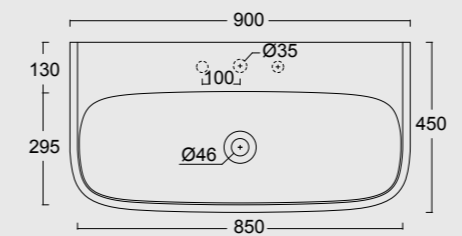

Cod. 33160101

Lavabo Nur 90x45
Nur washbasin 90x45