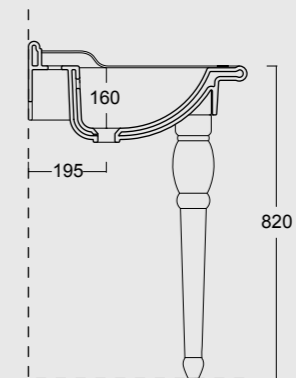

Cod. 28260101

Lavabo Consolle Boheme 95
Boheme Washbasin Consolle 95

Cod. 28270101

Gamba in ceramica per consolle Boheme 95
Boheme ceramic leg for Washbasin Consolle 95