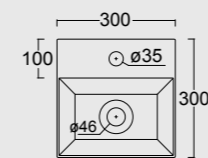

Colore bianco matt
White matt color

SPY

Cod. 34130101

Lavabo Spy 30x30
Spy washbasin 30x30