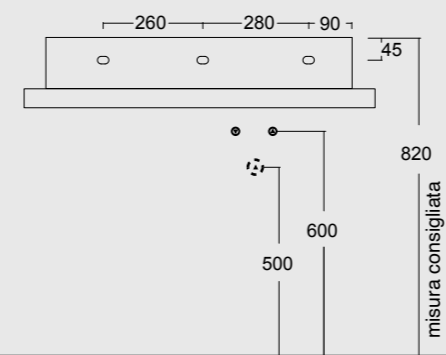

Cod. 34340101

Lavabo Spy 81x46 Plan a dx
Spy washbasin 81x46 Plan dx

Cod. PA80H
Portasalviette
Towel holder