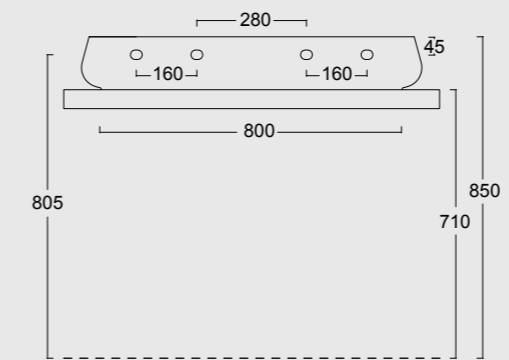

Cod. 33160101

Lavabo Nur 90x45
Nur washbasin 90x45