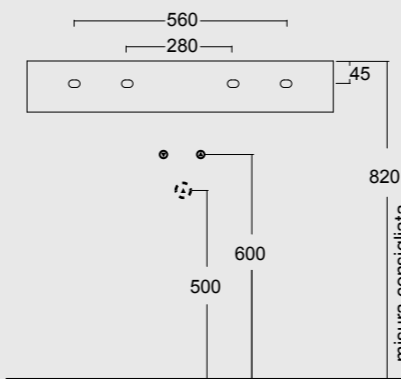

Colore antracite matt
Anthracite matt color

Cod. 34240101

Lavabo Spy Oval 65x35
Spy washbasin Oval 65x35

Colore bianco matt
White matt color

Cod. 34330101

Lavabo Spy 81x46
Spy washbasin 81x46

Cod. PA80H
Portasalviette
Towel holder