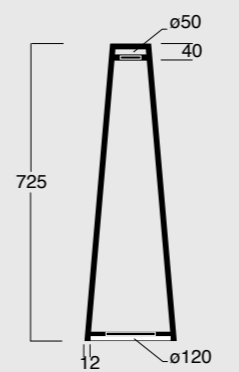

Cod. 35001101
Colonna Equilibrium freestanding
Column Equilibrium freestanding

EQUILIBRIUM