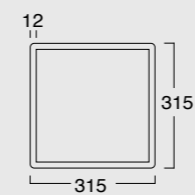

Cod. 35710101

Lavabo Kubo 100x50
Kubo washbasin 100x50

Cod. 35810101

Lavabo Kubo 80x50
Kubo washbasin 80x50

Cod. MSTKN0100

Struttura Kubo 100
Kubo framework 100

Cod. MOCK3003

Contenitore in pelle ecosostenibile
Eco-sustainable leather case