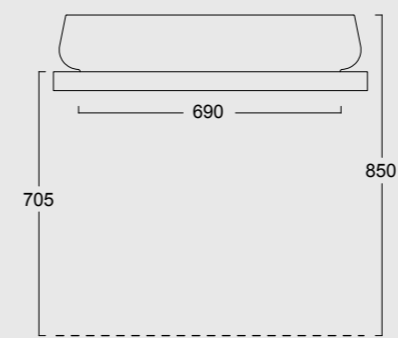

Cod. 33190101

Lavabo Nur 80x40 Plan
Nur washbasin 80x40 Plan