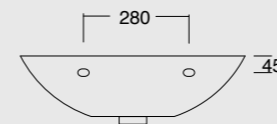

Colore bianco matt
White matt color

Cod. 45560101S

Lavabo Wunder 60 sospeso
Wunder washbasin 60 wall hung