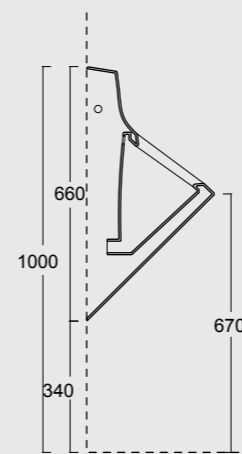

Cod. 22260101FC

Orinatoio sospeso Form per fotocellula
Form wall hung urinal for photo-cell