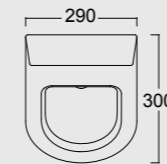

Cod. 22260101FC

Orinatoio sospeso Form per fotocellula
Form wall hung urinal for photo-cell