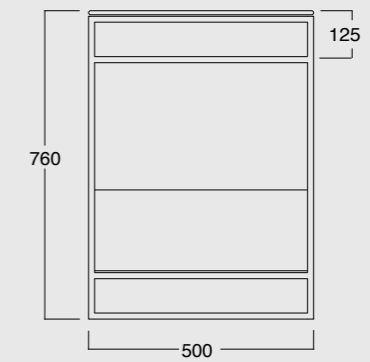

Cod. MSTB75201

Struttura Uni cassetto laccato nero opaco
Uni framework black matt laquered drawer

Cod. MSTB50301

Struttura Uni cassetto laccato bianco opaco
Uni framework white matt laquered drawer

NUR[®]