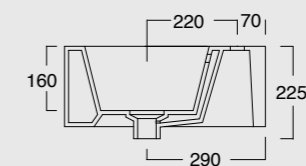

KUBO

Cod. 35810101

Lavabo Kubo 80x50
Kubo washbasin 80x50

Cod. 35710101

Lavabo Kubo 100x50
Kubo washbasin 100x50

Colore nero matt
Black matt color

Cod. 35710101

Lavabo Kubo 100x50
Kubo washbasin 100x50