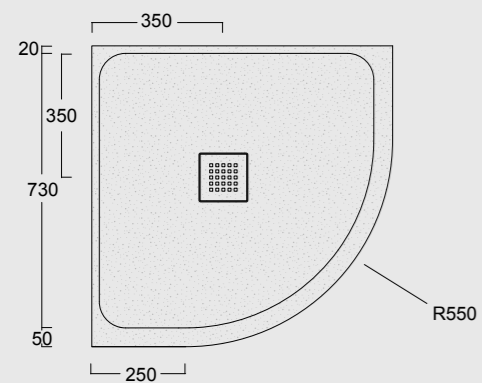

Cod. MPD800800AS01
Piatto doccia Endless Solytex® 80x80
Semicircolare con cover in acciaio inox 304,
piletta non inclusa
Endless Semicircular Shower tray Solytex® 80x80
with 304 stainless steel cover,
drain not included