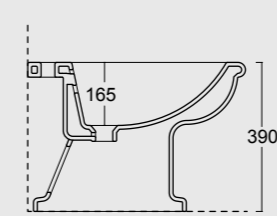

Cod. 28220101

Bidet Bohème monoforo
Bidet Bohème single tap hole

BOHEME