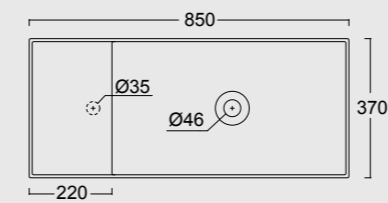

Cod. PA50H

Portasalviette
Towel holder

Colore caffè matt
Coffee matt color

Cod. 31110101

Lavabo Hide 65x40
Hide washbasin 65x40

Colore grigio matt
Grey matt color

Cod. 31100101

Lavabo Hide 85x37
Hide washbasin 85x37