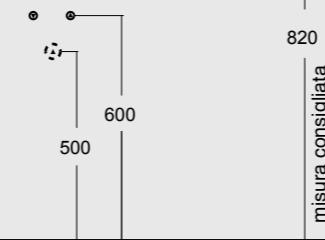

Colore cenere matt
Ash matt color

Cod. 34340101

Lavabo Spy 81x46 Plan a dx
Spy washbasin 81x46 Plan dx

Cod. PA80H
Portasalviette
Towel holder

Colore grigio matt
Grey matt color

Cod. 34350101

Lavabo Spy 101x46
Spy washbasin 101x46