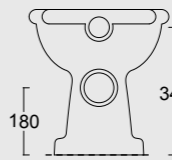

Cod. 28240101

Colonna in ceramica per lavabo Boheme 70
Ceramic pedestal for Boheme Washbasin 70

BOHEME

Cod. VABO

Vasca Boheme in acrilico 170x80
Acrylic Boheme bathube 170x80

Cod. 28200101

Vaso bohème scarico a terra
WC bohème btw with p outlet