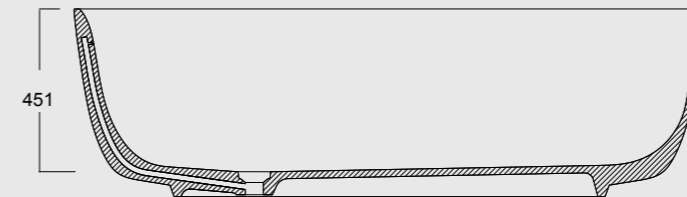

Cod. VAGELU

Vasca Gentle in Solygel® 175x75 LUCIDA
con troppo pieno, comprensiva di piletta di
scarico 1" ½ in ottone
Solygel® Gentle bathtube 175x75 GLOSSY
with overflow, including 1" ½ brass drain