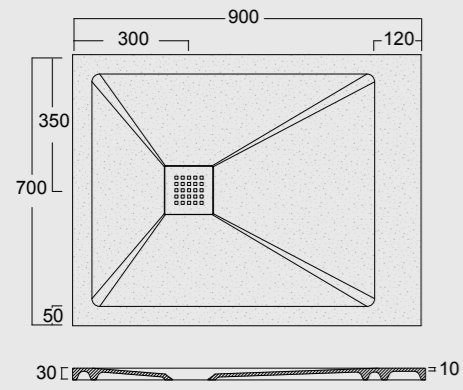

Cod. MPD700900S01
Piatto doccia Endless Solytex® 70x90
con cover in acciaio inox 304,
piletta non inclusa
Endless Shower tray Solytex® 70x90
with 304 stainless steel cover,
drain not included