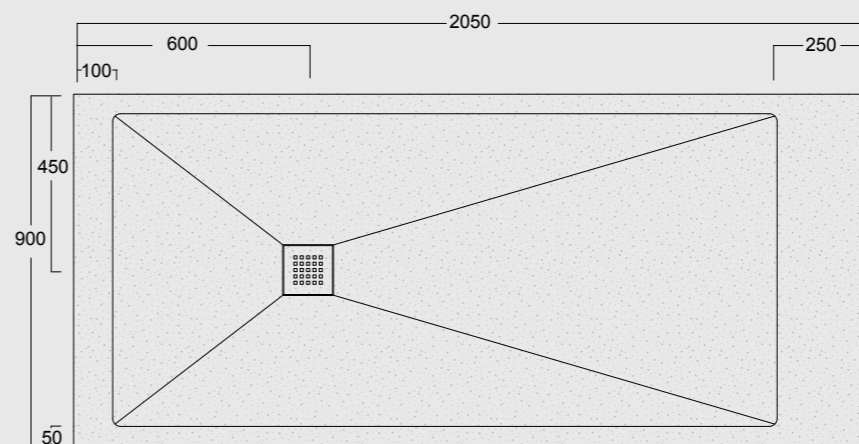

Cod. MPD9002050S01
Piatto doccia Endless Solytex® 90x205
con cover in acciaio inox 304,
piletta non inclusa
Endless Shower tray Solytex® 90x205
with 304 stainless steel cover,
drain not included