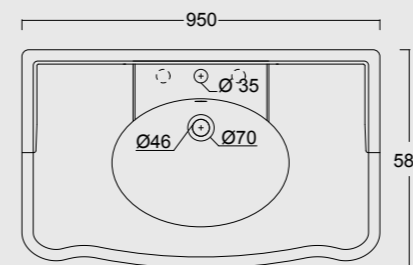

Cod. 28260101

Lavabo Consolle Boheme 95
Boheme Washbasin Consolle 95

Cod. 28270101

Gamba in ceramica per consolle Boheme 95
Boheme ceramic leg for Washbasin Consolle 95