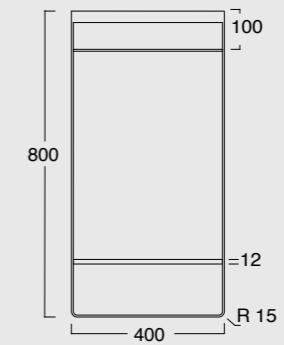

Cod. 35710101

Lavabo Kubo 100x50
Kubo washbasin 100x50

Cod. 35810101

Lavabo Kubo 80x50
Kubo washbasin 80x50

Cod. MSTKN0100

Struttura Kubo 100
Kubo framework 100

Cod. MOCK3003

Contenitore in pelle ecosostenibile
Eco-sustainable leather case