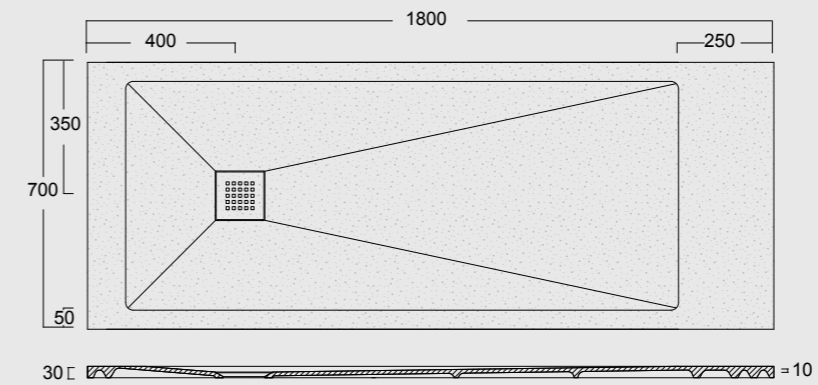

Cod. MPD7001800S01
Piatto doccia Endless Solytex® 70x180
con cover in acciaio inox 304,
piletta non inclusa
Endless Shower tray Solytex® 70x180
with 304 stainless steel cover,
drain not included