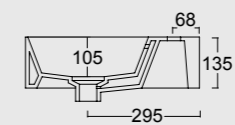

Colore antracite matt
Anthracite matt color

Cod. 34240101

Lavabo Spy Oval 65x35
Spy washbasin Oval 65x35

Colore bianco matt
White matt color

Cod. 34330101

Lavabo Spy 81x46
Spy washbasin 81x46

Cod. PA80H
Portasalviette
Towel holder