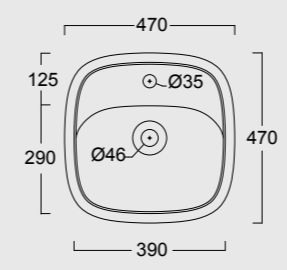

Cod. 33150101

Lavabo Nur Freestanding Plan
Nur washbasin Freestanding Plan