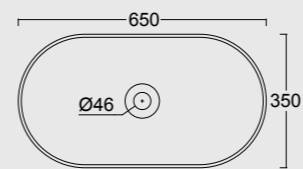

Cod. 31120101
Lavabo Hide Stadium
Hide washbasin Stadium