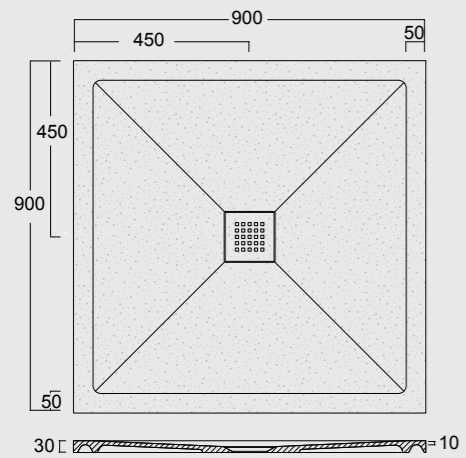

Cod. MPD900900S01
Piatto doccia Endless Solytex® 90x90
con cover in acciaio inox 304,
piletta non inclusa
Endless Shower tray Solytex® 90x90
with 304 stainless steel cover,
drain not included