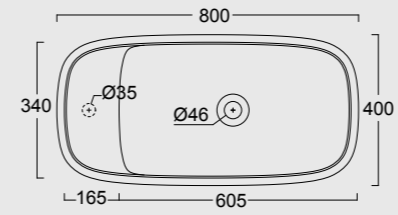

Cod. 33190101

Lavabo Nur 80x40 Plan
Nur washbasin 80x40 Plan