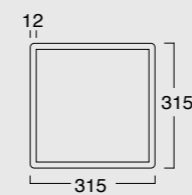

Cod. 35710101

Lavabo Kubo 100x50
Kubo washbasin 100x50

Cod. 35810101

Lavabo Kubo 80x50
Kubo washbasin 80x50

Cod. MSTKN0100

Struttura Kubo 100
Kubo framework 100

Cod. MOCK3003

Contenitore in pelle ecosostenibile
Eco-sustainable leather case