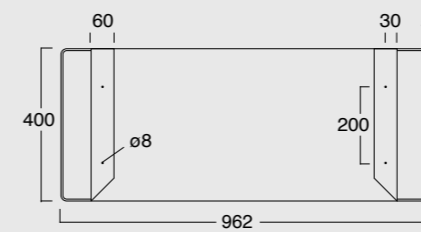

Cod. 35710101

Lavabo Kubo 100x50
Kubo washbasin 100x50

Cod. 35810101

Lavabo Kubo 80x50
Kubo washbasin 80x50

Cod. MSTKN0100

Struttura Kubo 100
Kubo framework 100

Cod. MOCK3003

Contenitore in pelle ecosostenibile
Eco-sustainable leather case