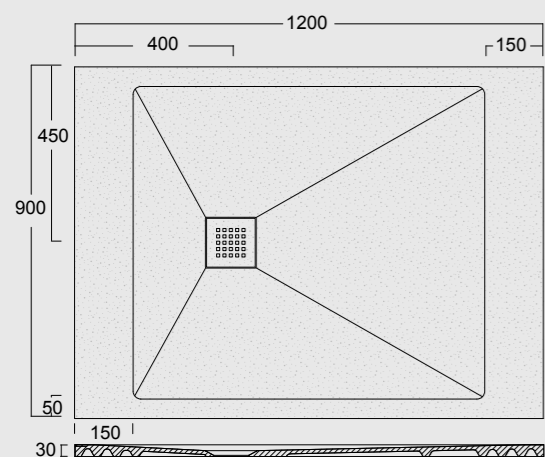

Cod. MPD9001200S01
Piatto doccia Endless Solytex® 90x120
con cover in acciaio inox 304,
piletta non inclusa
Endless Shower tray Solytex® 90x120
with 304 stainless steel cover,
drain not included