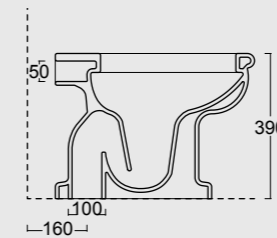

Cod. 28240101

Colonna in ceramica per lavabo Boheme 70
Ceramic pedestal for Boheme Washbasin 70

BOHEME

Cod. VABO

Vasca Boheme in acrilico 170x80
Acrylic Boheme bathube 170x80

Cod. 28200101

Vaso bohème scarico a terra
WC bohème btw with p outlet