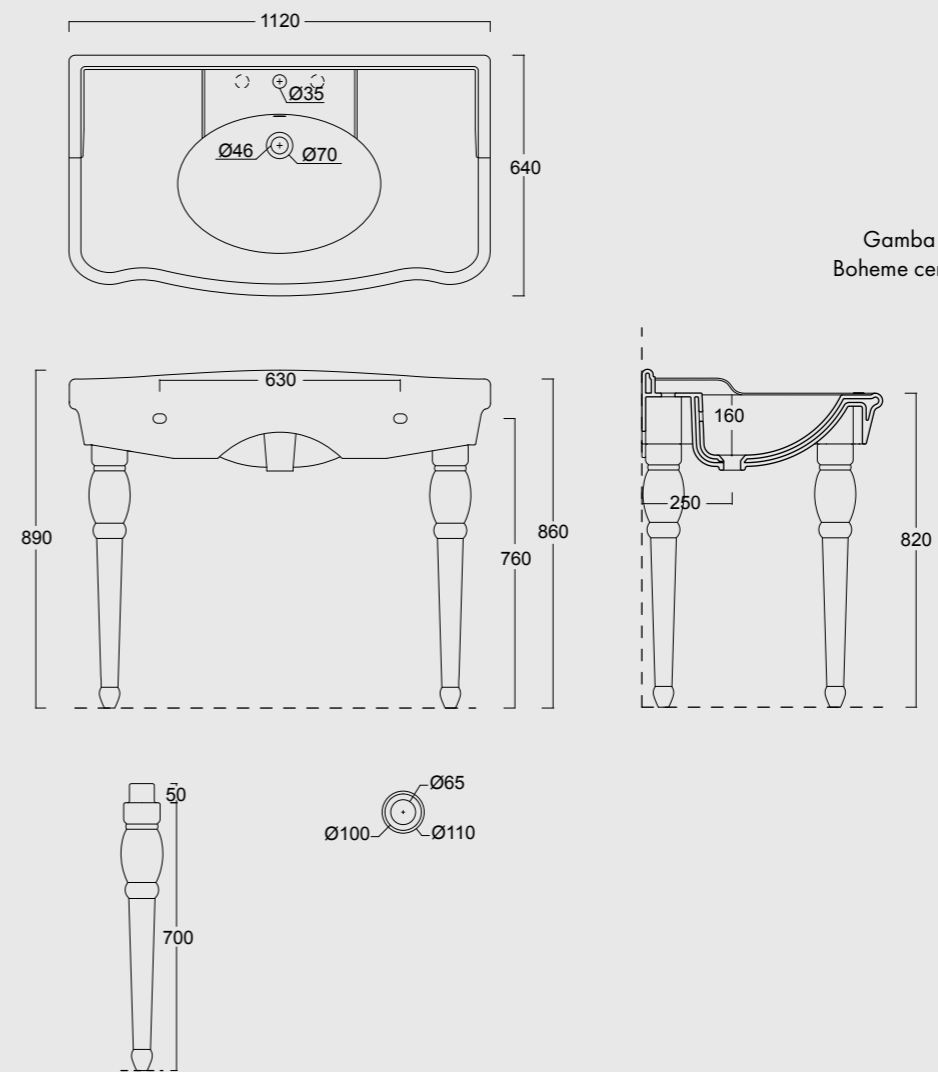

Cod. 28250101

Lavabo Consolle Boheme 112
Boheme Washbasin Consolle 112

Cod. 28270101

Gamba in ceramica per consolle Boheme 112
Boheme ceramic leg for Washbasin Consolle 112