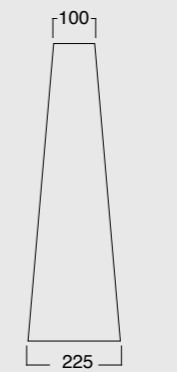

Cod. 35001101
Colonna Equilibrium freestanding
Column Equilibrium freestanding

EQUILIBRIUM