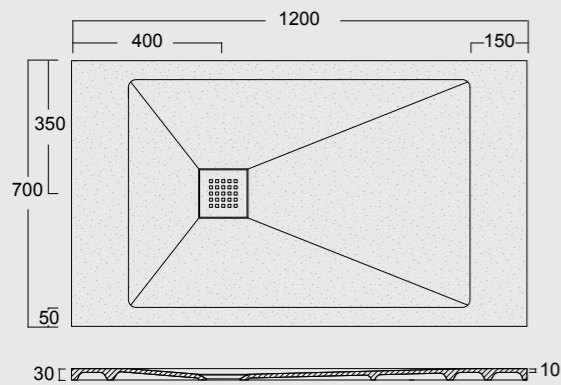

Cod. MPD7001200S01
Piatto doccia Endless Solytex® 70x120
con cover in acciaio inox 304,
piletta non inclusa
Endless Shower tray Solytex® 70x120
with 304 stainless steel cover,
drain not included