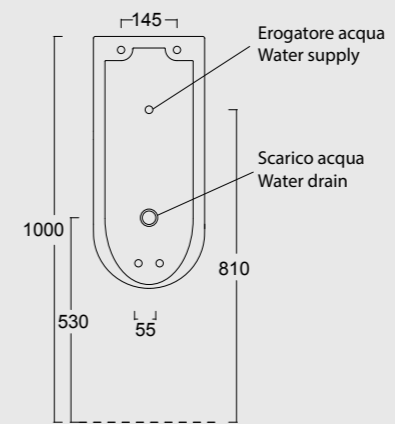

Cod. 22260101FC

Orinatoio sospeso Form per fotocellula
Form wall hung urinal for photo-cell