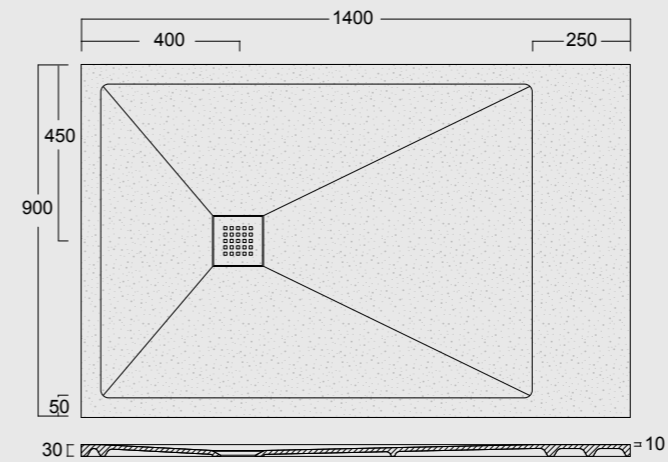

Cod. MPD9001400S01
Piatto doccia Endless Solytex® 90x140
con cover in acciaio inox 304,
piletta non inclusa
Endless Shower tray Solytex® 90x140
with 304 stainless steel cover,
drain not included