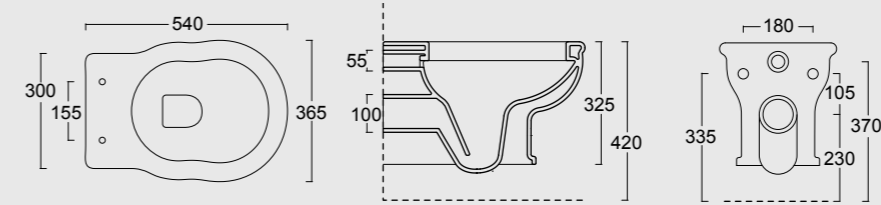

Cod. 28210101

Vaso bohème scarico a parete
WC bohème btw with s outlet

Cod. 28220101

Bidet Bohème monoforo
Bidet Bohème single tap hole

BOHEME

Cod. 28230101S

Vaso sospeso Boheme
Boheme wall hung WC

Cod. 28240101S