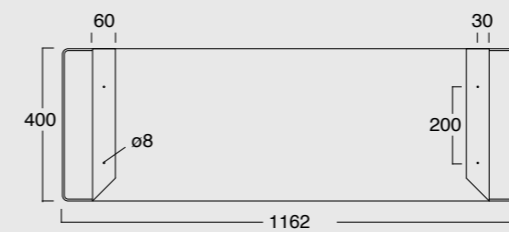

Cod. 35710101

Lavabo Kubo 100x50
Kubo washbasin 100x50

Cod. 35810101

Lavabo Kubo 80x50
Kubo washbasin 80x50

Cod. MSTKN0100

Struttura Kubo 100
Kubo framework 100

Cod. MOCK3003

Contenitore in pelle ecosostenibile
Eco-sustainable leather case