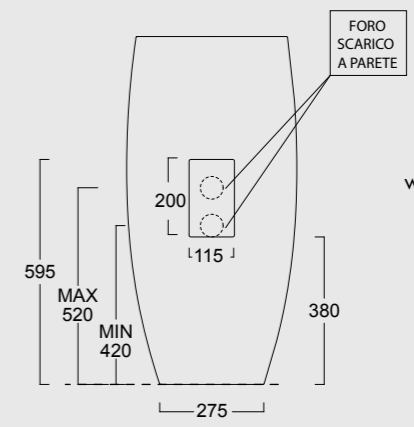

Cod. 33230101
Lavabo Nur
Freestanding Open
Nur Open
washbasin Freestanding