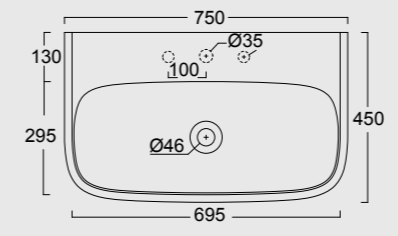

Cod. 33170101

Lavabo Nur 75x45
Nur washbasin 75x45