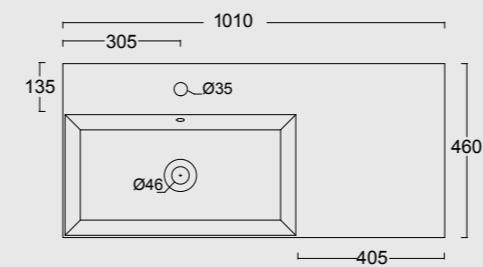

Cod. PA100H
Portasalviette
Towel holder

NEW Cod. 343370101

Lavabo Spy 121x46
Spy washbasin 121x46

Cod. PA60H
Portasalviette
Towel holder

Colore verde alpi matt
Alpi green matt color

Cod. 34360101

Lavabo Spy 101x46 Plan a dx
Spy washbasin 101x46 Plan dx