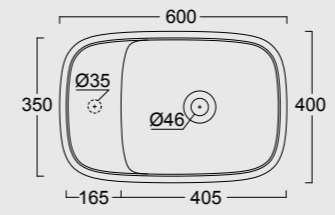

Cod. 33200101

Lavabo Nur 60x40 Plan
Nur washbasin 60x40 Plan