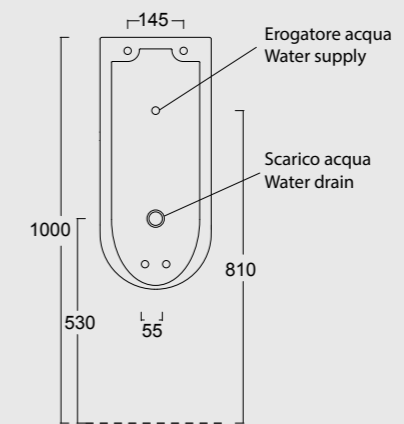

Cod. 22260101

Orinatoio sospeso Form
Form wall hung urinal

Cod. 22260101 CW

Orinatoio sospeso Form con fori per coprivaso
Form wall hung urinal with seat-cover holes