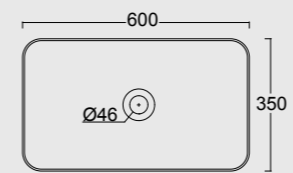

Cod. 22420101

Lavabo Form ø45
Form washbasin ø45

Colore sabbia matt
Sand matt color

Cod. 22410101

Lavabo Form 60x35
Form washbasin 60x35

Colore grigio matt
Grey matt color

Cod. 22450101

Lavabo Form Rettangolare 60x37 h15
Form washbasin Rettangolare 60x37 h15