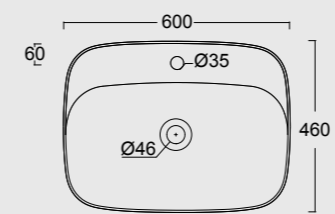

Bidet sospeso Form
Form bidet wall hung

Cod. 22260101

Orinatoio sospeso Form
Form wall hung urinal

Colore antracite matt
Anthracite matt color

Cod. 22480101

Lavabo Form ø45
Form washbasin ø45

Colore antracite matt
Anthracite matt color