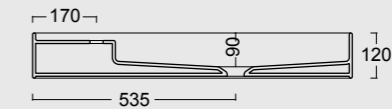

Cod. PA50H

Portasalviette
Towel holder

Colore caffè matt
Coffee matt color

Cod. 31110101

Lavabo Hide 65x40
Hide washbasin 65x40

Colore grigio matt
Grey matt color

Cod. 31100101

Lavabo Hide 85x37
Hide washbasin 85x37