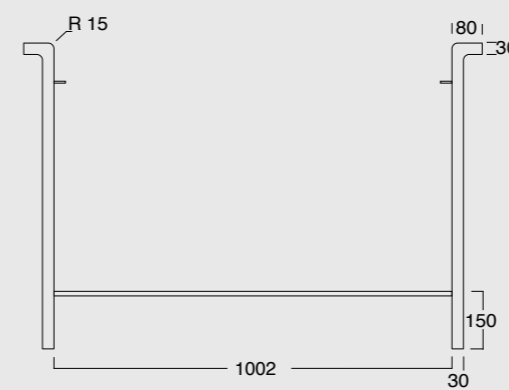

Cod. 35710101

Lavabo Kubo 100x50
Kubo washbasin 100x50

Cod. 35810101

Lavabo Kubo 80x50
Kubo washbasin 80x50

Cod. MSTKN0100

Struttura Kubo 100
Kubo framework 100

Cod. MOCK3003

Contenitore in pelle ecosostenibile
Eco-sustainable leather case