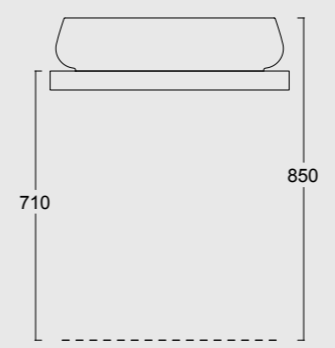

Cod. 33250101
Lavabo Nur 60x35
Nur washbasin 60x35