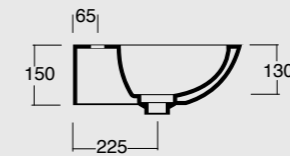

Colore bianco matt
White matt color

Cod. 45560101S

Lavabo Wunder 60 sospeso
Wunder washbasin 60 wall hung