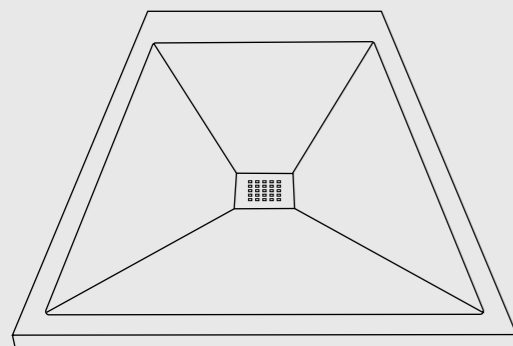

E N D L E S S
T A G L I A B I L E
c u t t a b l e

----- ✂

CODICE code	DESCRIZIONE description	DIMENSIONE dimension
MPD700800999S01	Piatto doccia Endless Solytex® Endless Shower tray Solytex®	700 x 800-999
MPD70010011199S01	Piatto doccia Endless Solytex® Endless Shower tray Solytex®	700 x 1001-1199
MPD70012011399S01	Piatto doccia Endless Solytex® Endless Shower tray Solytex®	700 x 1201-1399
MPD70014011599S01	Piatto doccia Endless Solytex® Endless Shower tray Solytex®	700 x 1401-1599
MPD70016011799S01	Piatto doccia Endless Solytex® Endless Shower tray Solytex®	700 x 1601-1799
MPD800801900S01	Piatto doccia Endless Solytex® Endless Shower tray Solytex®	800 x 801-900
MPD800901999S01	Piatto doccia Endless Solytex® Endless Shower tray Solytex®	800 x 901-999
MPD80010011199S01	Piatto doccia Endless Solytex® Endless Shower tray Solytex®	800 x 1001-1199
MPD80012011399S01	Piatto doccia Endless Solytex® Endless Shower tray Solytex®	800 x 1201-1399
MPD80014011599S01	Piatto doccia Endless Solytex® Endless Shower tray Solytex®	800 x 1401-1599
MPD80016011799S01	Piatto doccia Endless Solytex® Endless Shower tray Solytex®	800 x 1601-799
MPD900900999S01	Piatto doccia Endless Solytex® Endless Shower tray Solytex®	900 x 900 - 999
MPD90010011199S01	Piatto doccia Endless Solytex® Endless Shower tray Solytex®	900 x 1001 - 1199
MPD90012011399S01	Piatto doccia Endless Solytex® Endless Shower tray Solytex®	900 x 1201 - 1399
MPD90014011599S01	Piatto doccia Endless Solytex® Endless Shower tray Solytex®	900 x 1401 - 1599
MPD90016011799S01	Piatto doccia Endless Solytex® Endless Shower tray Solytex®	900 x 1601 - 1799
MPD900180112049S01	Piatto doccia Endless Solytex® Endless Shower tray Solytex®	900 x 1801 - 2049

Con cover in acciaio inox 304, piletta non inclusa
With 304 stainless steel cover, drain not included