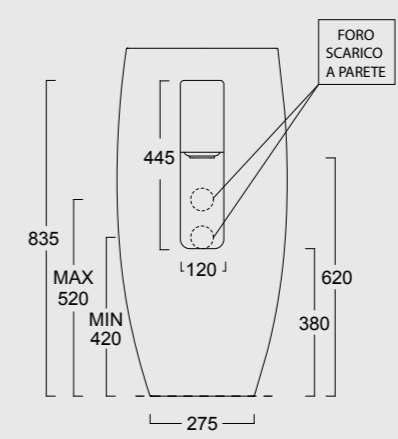

Cod. 33150101

Lavabo Nur Freestanding Plan
Nur washbasin Freestanding Plan