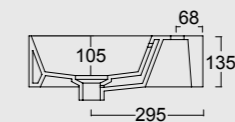

Colore cenere matt
Ash matt color

Cod. 34340101

Lavabo Spy 81x46 Plan a dx
Spy washbasin 81x46 Plan dx

Cod. PA80H
Portasalviette
Towel holder

Colore grigio matt
Grey matt color

Cod. 34350101

Lavabo Spy 101x46
Spy washbasin 101x46