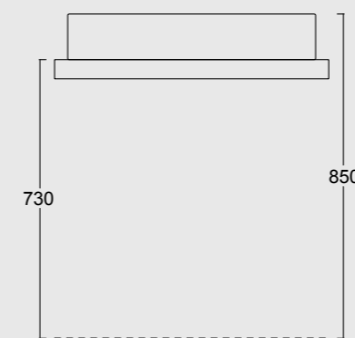

Cod. 31120101
Lavabo Hide Stadium
Hide washbasin Stadium