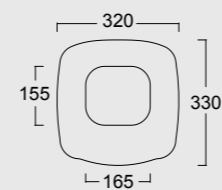

Cod. 28260101

Lavabo Consolle Boheme 95
Boheme Washbasin Consolle 95

Cod. 28270101

Gamba in ceramica per consolle Boheme 95
Boheme ceramic leg for Washbasin Consolle 95

Cod. 28230101

Lavabo Boheme 70
Boheme Washbasin 70