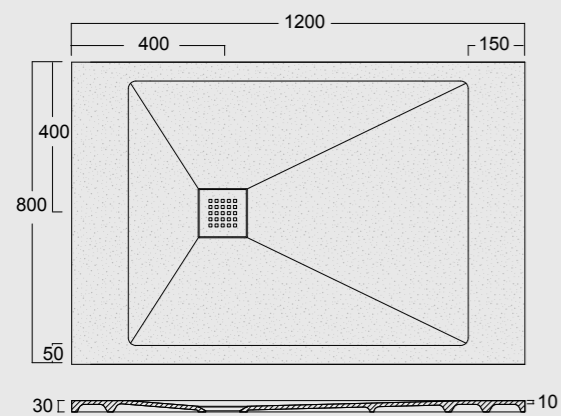

Cod. MPD8001200S01
Piatto doccia Endless Solytex® 80x120
con cover in acciaio inox 304,
piletta non inclusa
Endless Shower tray Solytex® 80x120
with 304 stainless steel cover,
drain not included