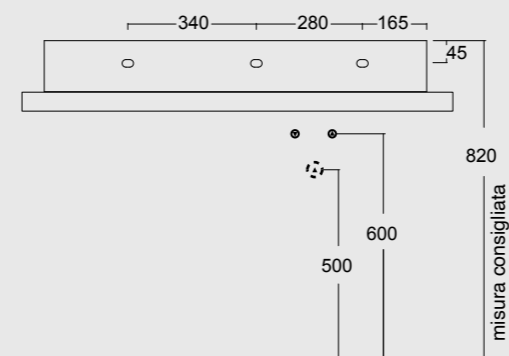

Cod. PA100H
Portasalviette
Towel holder

NEW Cod. 343370101

Lavabo Spy 121x46
Spy washbasin 121x46

Cod. PA60H
Portasalviette
Towel holder

Colore verde alpi matt
Alpi green matt color

Cod. 34360101

Lavabo Spy 101x46 Plan a dx
Spy washbasin 101x46 Plan dx