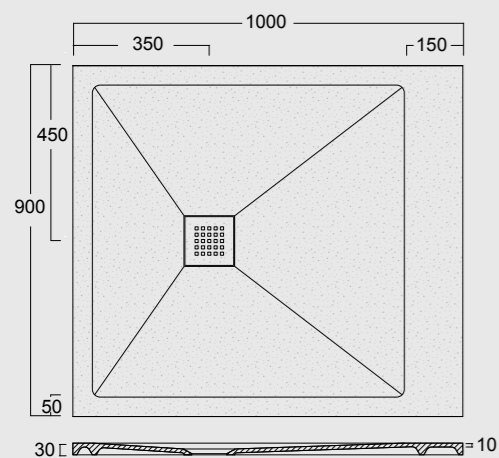

Cod. MPD9001000S01
Piatto doccia Endless Solytex® 90x100
con cover in acciaio inox 304,
piletta non inclusa
Endless Shower tray Solytex® 90x100
with 304 stainless steel cover,
drain not included