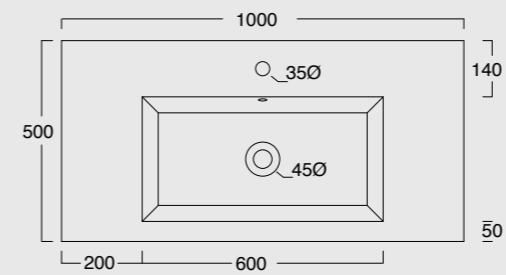

KUBO

Cod. 35810101

Lavabo Kubo 80x50
Kubo washbasin 80x50

Cod. 35710101

Lavabo Kubo 100x50
Kubo washbasin 100x50

Colore nero matt
Black matt color

Cod. 35710101

Lavabo Kubo 100x50
Kubo washbasin 100x50