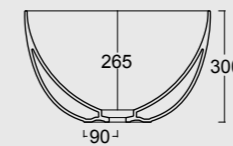

Colore caffè matt
Coffee matt color

Cod. 32160101

Lavabo Unica Round ø50 h30
Unica Round washbasin ø50 h30