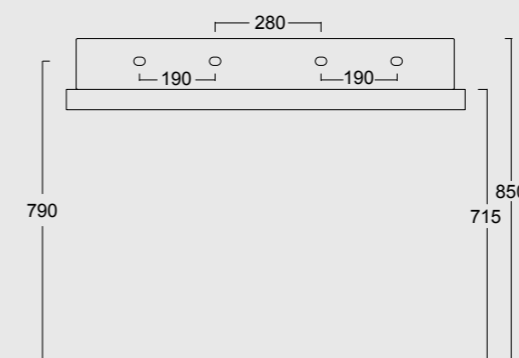

Cod. PA100H

Portasalvietta
Towel holder