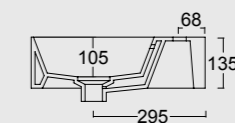

Cod. 34350101

Lavabo Spy 101x46
Spy washbasin 101x46

Cod. PA100H
Portasalviette
Towel holder

NEW Cod. 343370101

Lavabo Spy 121x46
Spy washbasin 121x46

Cod. PA60H
Portasalviette
Towel holder