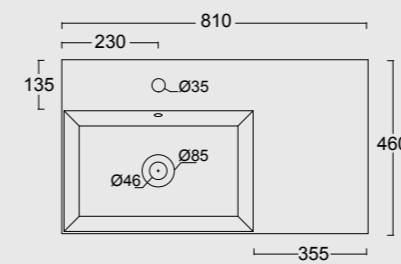

Cod. 34340101

Lavabo Spy 81x46 Plan a dx
Spy washbasin 81x46 Plan dx

Cod. PA80H
Portasalviette
Towel holder