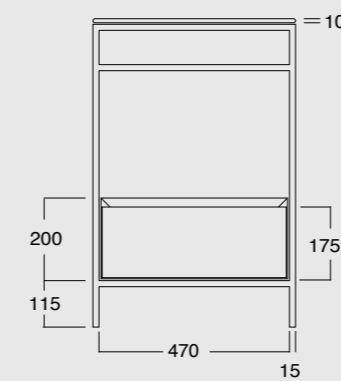

Cod. MSTB75201

Struttura Uni cassetto laccato nero opaco
Uni framework black matt laquered drawer

Cod. MSTB50301

Struttura Uni cassetto laccato bianco opaco
Uni framework white matt laquered drawer

NUR[®]