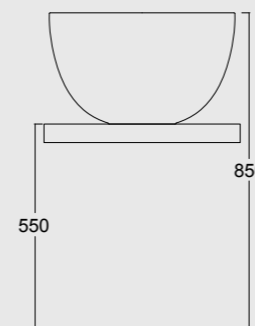

Colore caffè matt
Coffee matt color

Cod. 32160101

Lavabo Unica Round ø50 h30
Unica Round washbasin ø50 h30