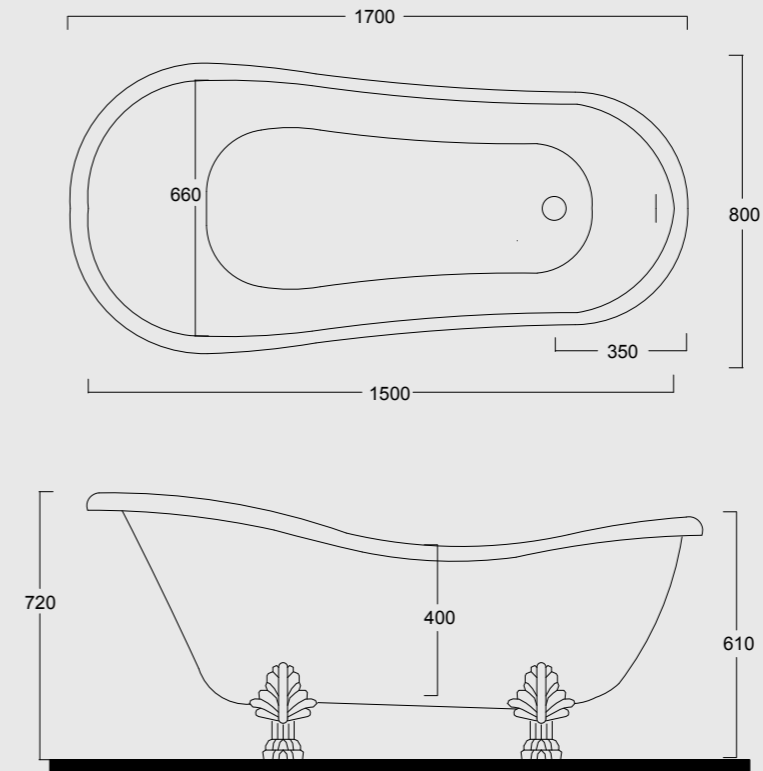

Cod. VABO

Vasca Boheme in acrilico 170x80
Acrylic Boheme bathube 170x80