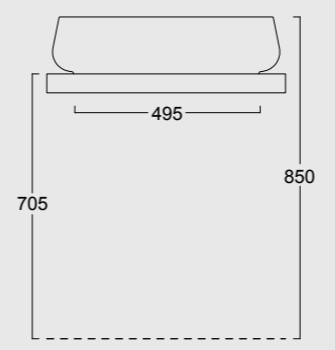

Cod. 33200101

Lavabo Nur 60x40 Plan
Nur washbasin 60x40 Plan