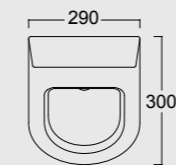

Cod. 22260101

Orinatoio sospeso Form
Form wall hung urinal

Cod. 22260101 CW

Orinatoio sospeso Form con fori per coprivaso
Form wall hung urinal with seat-cover holes