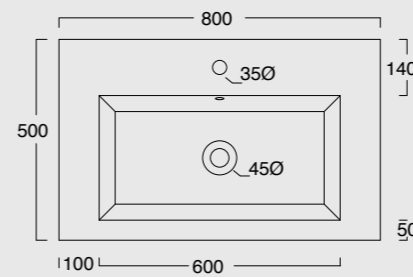

Cod. 35810101

Lavabo Kubo 80x50
Kubo washbasin 80x50

Cod. PA80H
Portasalviette
Towel holder