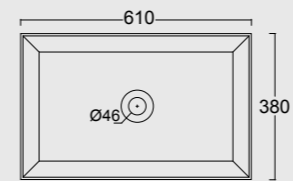

Colore rosa matt
Rose matt color

Cod. 34250101

Lavabo Spy Rectangular 60x37
Spy washbasin Rectangular 60x37