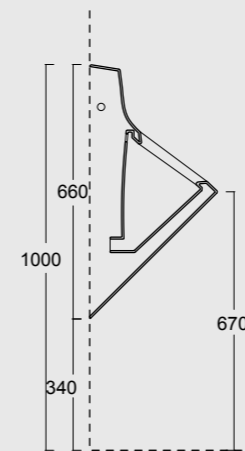

Cod. 22260101

Orinatoio sospeso Form
Form wall hung urinal

Cod. 22260101 CW

Orinatoio sospeso Form con fori per coprivaso
Form wall hung urinal with seat-cover holes