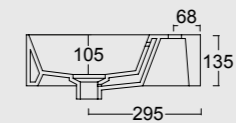

Cod. PA100H
Portasalviette
Towel holder

NEW Cod. 343370101

Lavabo Spy 121x46
Spy washbasin 121x46

Cod. PA60H
Portasalviette
Towel holder

Colore verde alpi matt
Alpi green matt color

Cod. 34360101

Lavabo Spy 101x46 Plan a dx
Spy washbasin 101x46 Plan dx