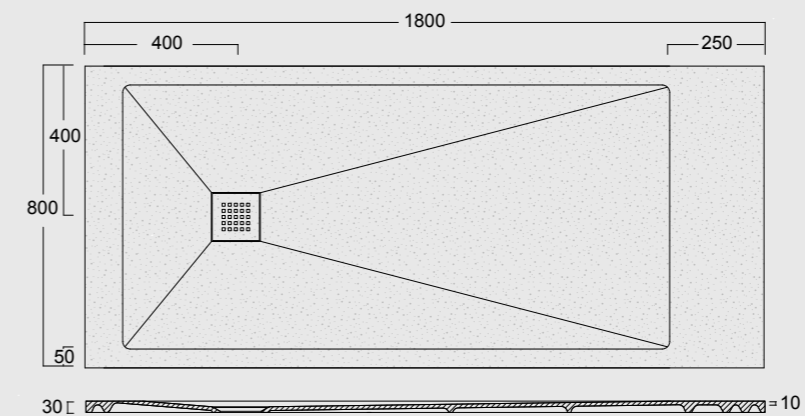

Cod. MPD8001800S01
Piatto doccia Endless Solytex® 80x180
con cover in acciaio inox 304,
piletta non inclusa
Endless Shower tray Solytex® 80x180
with 304 stainless steel cover,
drain not included