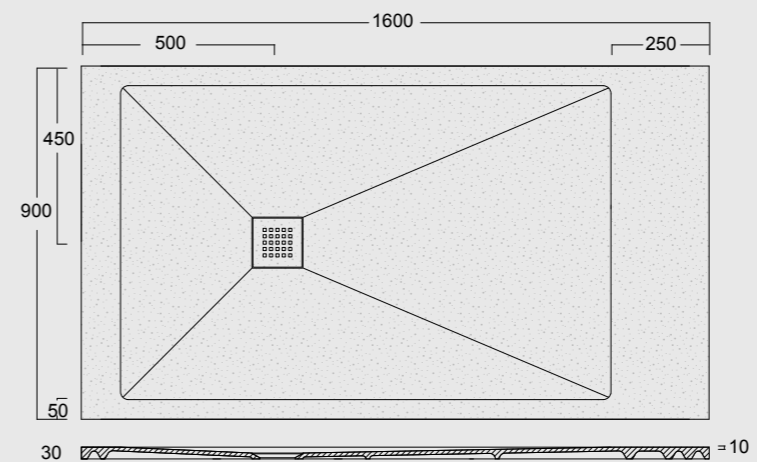

Cod. MPD9001600S01
Piatto doccia Endless Solytex® 90x160
con cover in acciaio inox 304,
piletta non inclusa
Endless Shower tray Solytex® 90x160
with 304 stainless steel cover,
drain not included