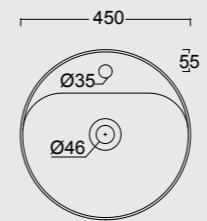

Bidet sospeso Form
Form bidet wall hung

Cod. 22260101

Orinatoio sospeso Form
Form wall hung urinal

Colore antracite matt
Anthracite matt color

Cod. 22480101

Lavabo Form ø45
Form washbasin ø45

Colore antracite matt
Anthracite matt color