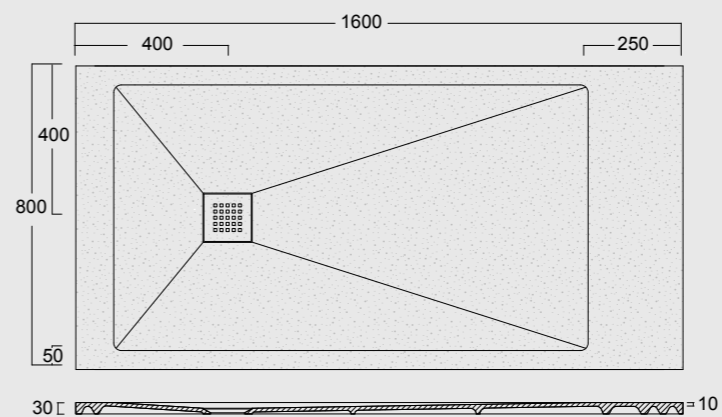

Cod. MPD8001600S01
Piatto doccia Endless Solytex® 80x160
con cover in acciaio inox 304,
piletta non inclusa
Endless Shower tray Solytex® 80x160
with 304 stainless steel cover,
drain not included