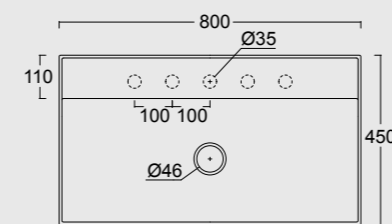

Cod. PA60H

Portasalvietta
Towel holder

Colore antracite matt
Anthracite matt color

Cod. 31240101S

Lavabo Hide 80x45 sospeso
Hide washbasin 80x45 wall hung

Cod. PA80H

Portasalvietta
Towel holder

Colore nero matt
Black matt color