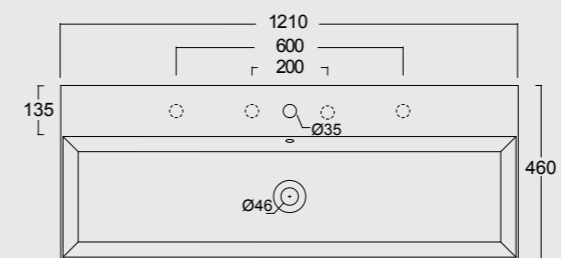

NEW Cod. 343370101

Lavabo Spy 121x46
Spy washbasin 121x46

Cod. PA60H
Portasalviette
Towel holder