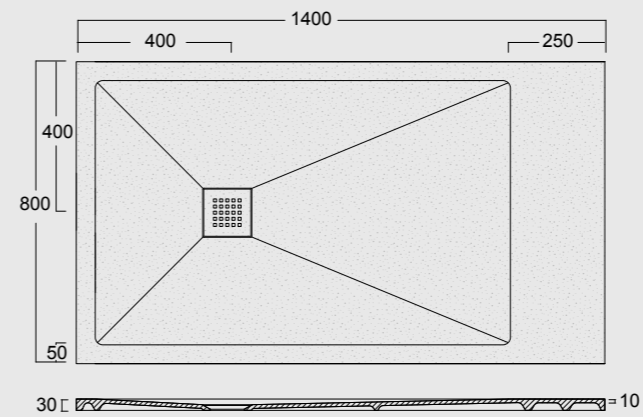

Cod. MPD8001400S01
Piatto doccia Endless Solytex® 80x140
con cover in acciaio inox 304,
piletta non inclusa
Endless Shower tray Solytex® 80x140
with 304 stainless steel cover,
drain not included