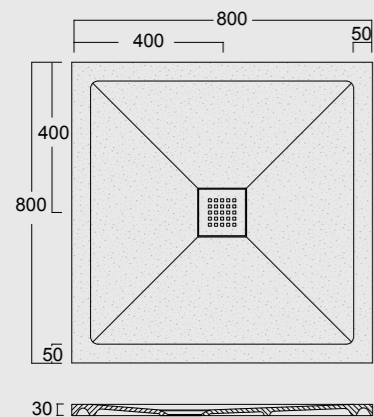

Cod. MPD800800S01
Piatto doccia Endless Solytex® 80x80
con cover in acciaio inox 304,
piletta non inclusa
Endless Shower tray Solytex® 80x80
with 304 stainless steel cover,
drain not included