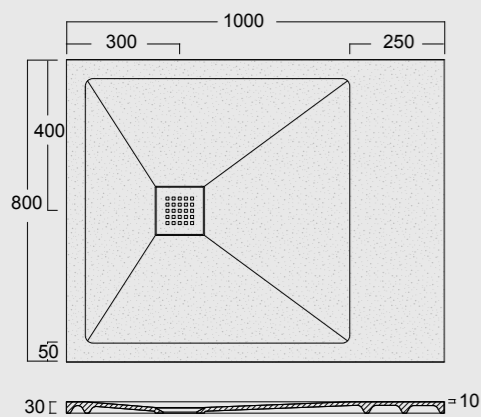

Cod. MPD8001000S01
Piatto doccia Endless Solytex® 80x100
con cover in acciaio inox 304,
piletta non inclusa
Endless Shower tray Solytex® 80x100
with 304 stainless steel cover,
drain not included