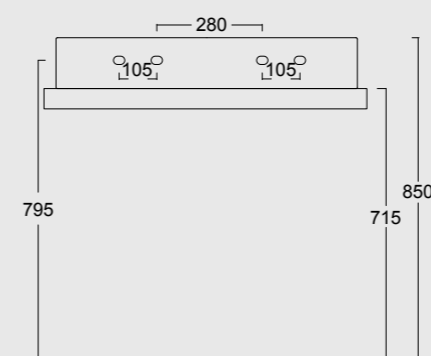

Cod. PA60H

Portasalvietta
Towel holder

Colore antracite matt
Anthracite matt color

Cod. 31240101S

Lavabo Hide 80x45 sospeso
Hide washbasin 80x45 wall hung

Cod. PA80H

Portasalvietta
Towel holder

Colore nero matt
Black matt color