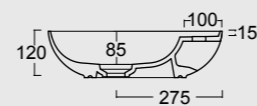

Colore bianco matt
White matt color

Cod. 22460101

Lavabo Form Ovale 60x45
Form washbasin Ovale 60x45