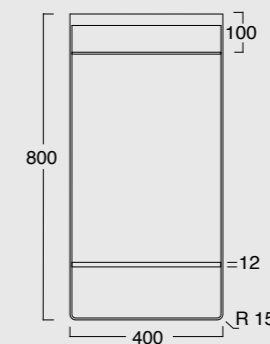

Cod. 35710101

Lavabo Kubo 100x50
Kubo washbasin 100x50

Cod. 35810101

Lavabo Kubo 80x50
Kubo washbasin 80x50

Cod. MSTKN0100

Struttura Kubo 100
Kubo framework 100

Cod. MOCK3003

Contenitore in pelle ecosostenibile
Eco-sustainable leather case