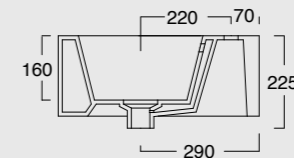

Cod. 35810101

Lavabo Kubo 80x50
Kubo washbasin 80x50

Cod. PA80H
Portasalviette
Towel holder