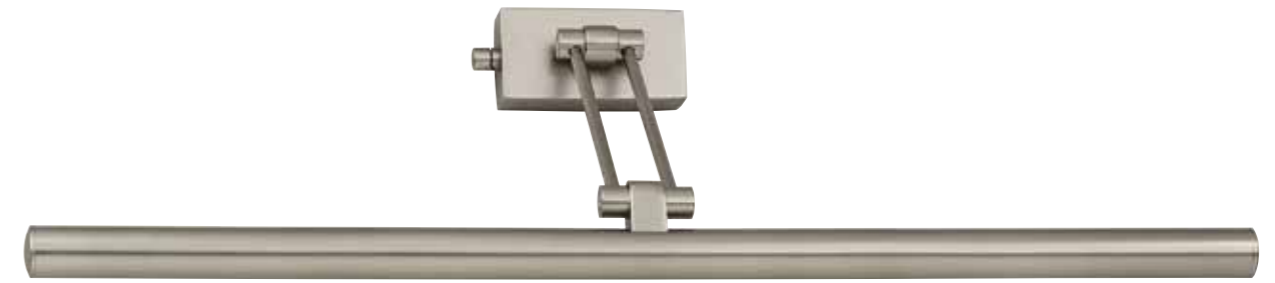

DIM

SPIEGEL- UND BILDERLEUCHTE / MIRROR AND PICTURE LIGHT

MIT SCHALTER UND DIMMER / WITH SWITCH AND DIMMER
SCHWENKBAR / SWIVELLING

DIM 20

20 X (→ 24) CM MAX . SOCKEL / BASE 5 X 10 X 2,5 CM

1X G9 . 40W MAX . 220-240V . IP 20

| SEITE / PAGE 85 |

0317500 | CHROM / CHROME

0317503 | NICKEL SATINIERT / NICKEL SATIN

0317520 | GOLD / GOLD

DIM 40

40 X (→ 24) CM MAX . SOCKEL / BASE 5 X 10 X 2,5 CM

2X G9 . 40W MAX . 220-240V . IP 20

| SEITE / PAGE 85 |

0317600 | CHROM / CHROME

0317603 | NICKEL SATINIERT / NICKEL SATIN

0317620 | GOLD / GOLD

DIM 60

60 X (→ 24) CM MAX . SOCKEL / BASE 5 X 10 X 2,5 CM

2X G9 . 40W MAX . 220-240V . IP 20

| SEITE / PAGE 85 |

0317700 | CHROM / CHROME

0317703 | NICKEL SATINIERT / NICKEL SATIN

0317720 | GOLD / GOLD