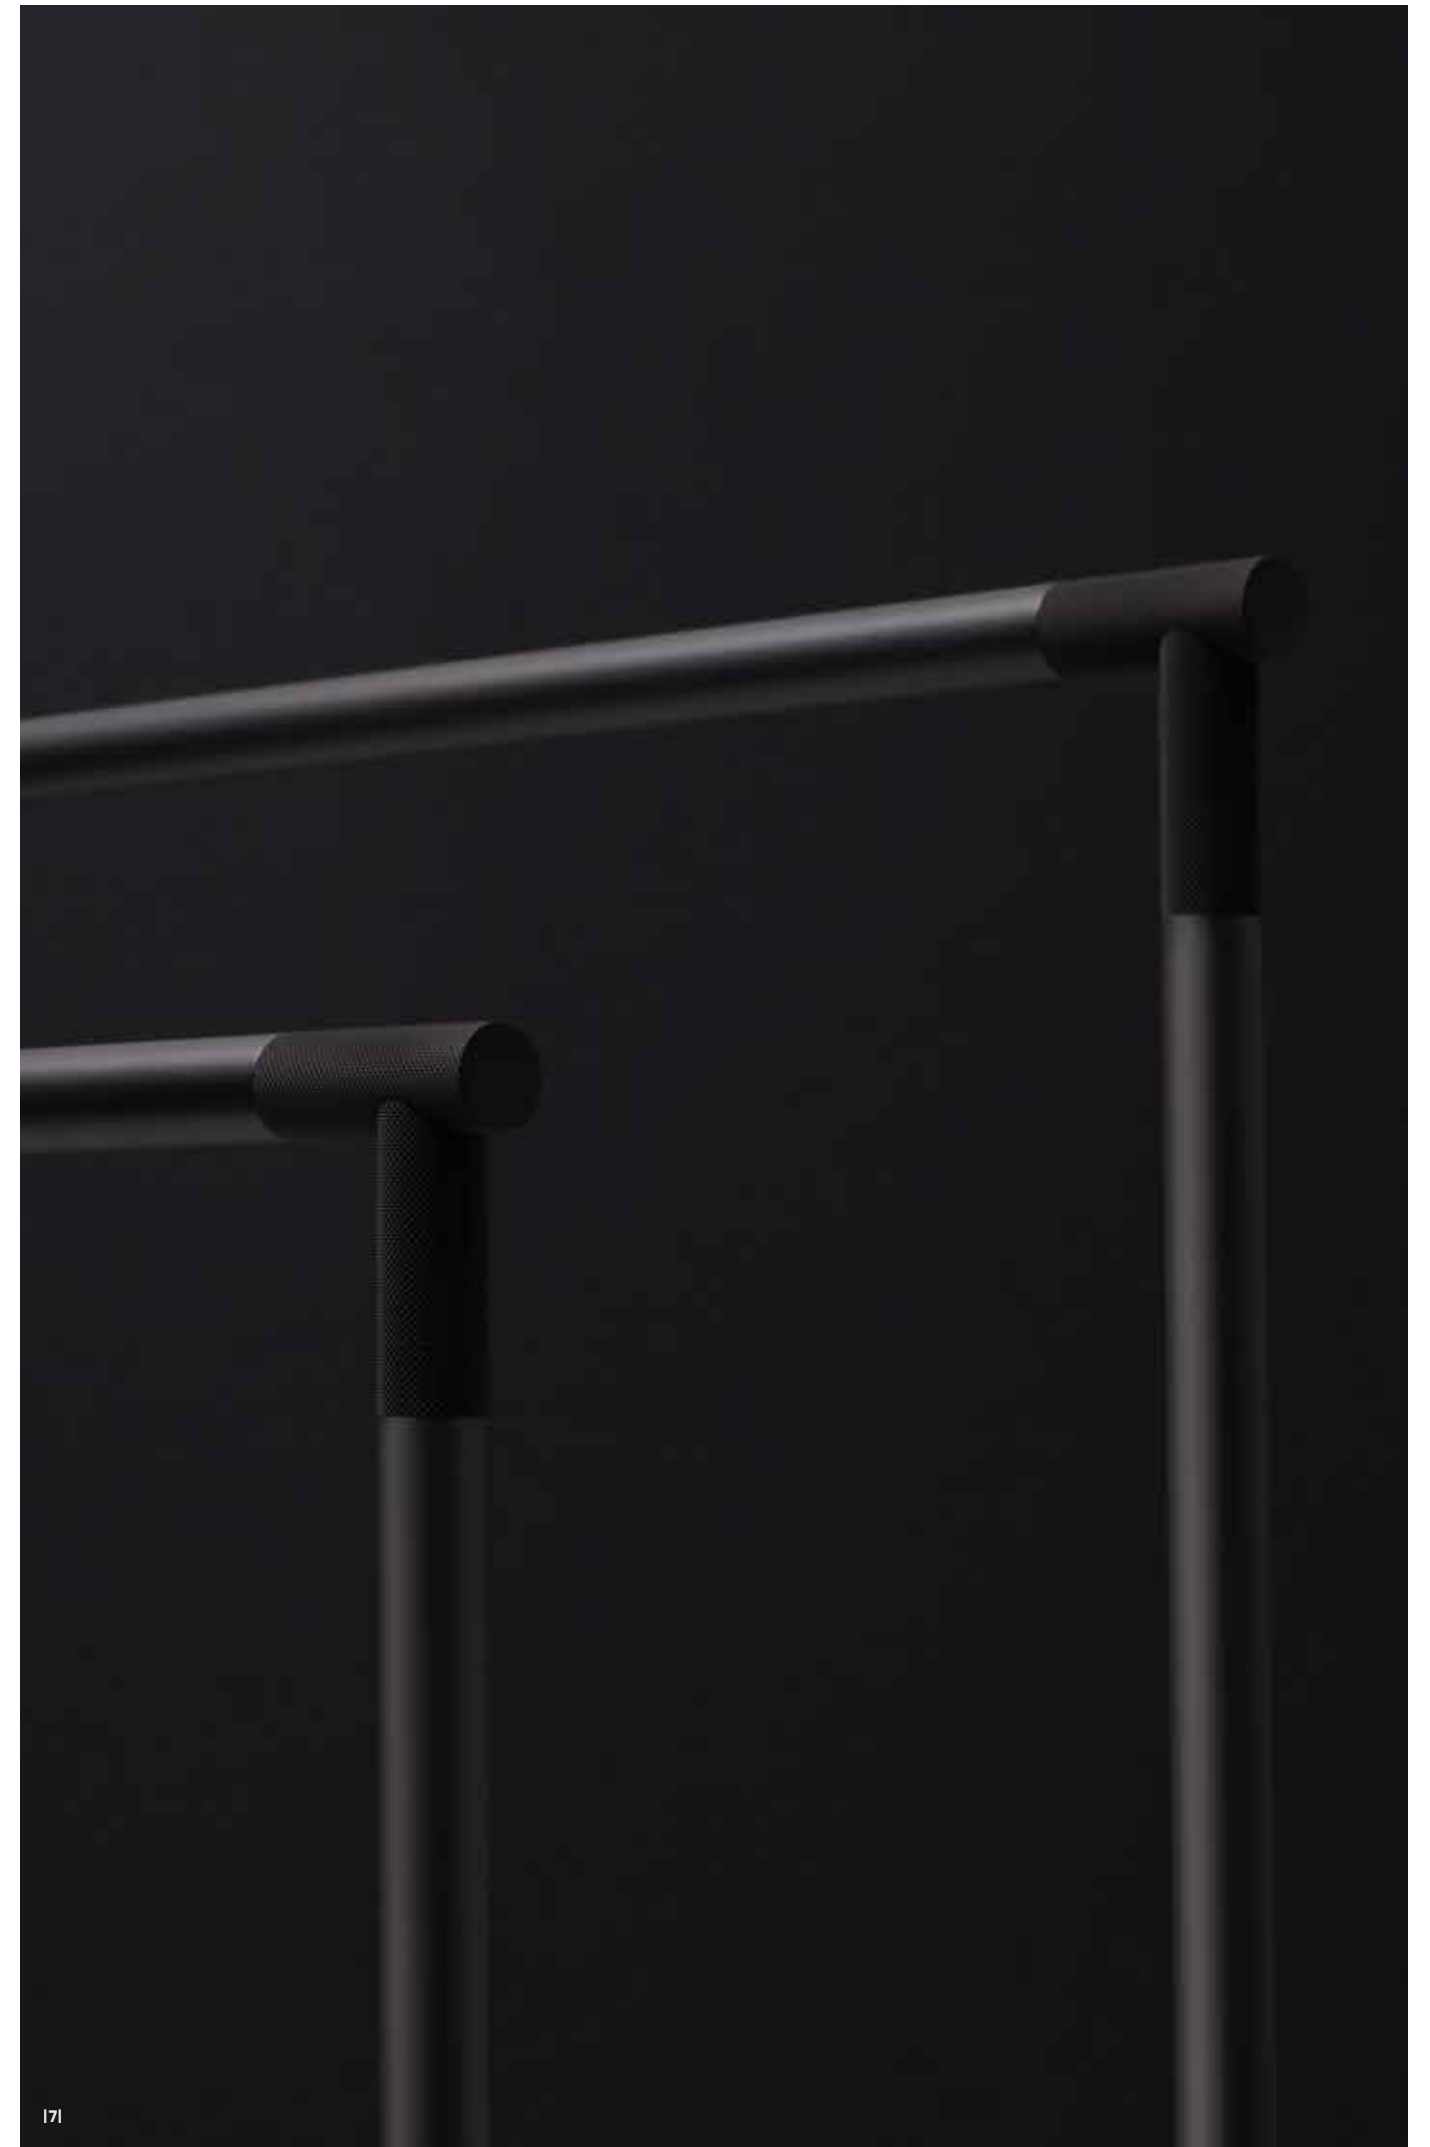

- 11 CHROM & CHROM / CHROME & CHROME
- 12 GOLD & GOLD / GOLD & GOLD (24 CARAT)
- 13 GOLD MATT & GOLD MATT / GOLD MATT & GOLD MATT (24 CARAT)
- 14 DARK METAL MATT & GOLD MATT (24 CARAT)
- 15 DARK METAL MATT & DARK METAL MATT (CLUB HT)
- 16 SCHWARZ MATT & CHROM / BLACK MATT & CHROME
- 17 SCHWARZ MATT & SCHWARZ MATT / BLACK MATT & BLACK MATT