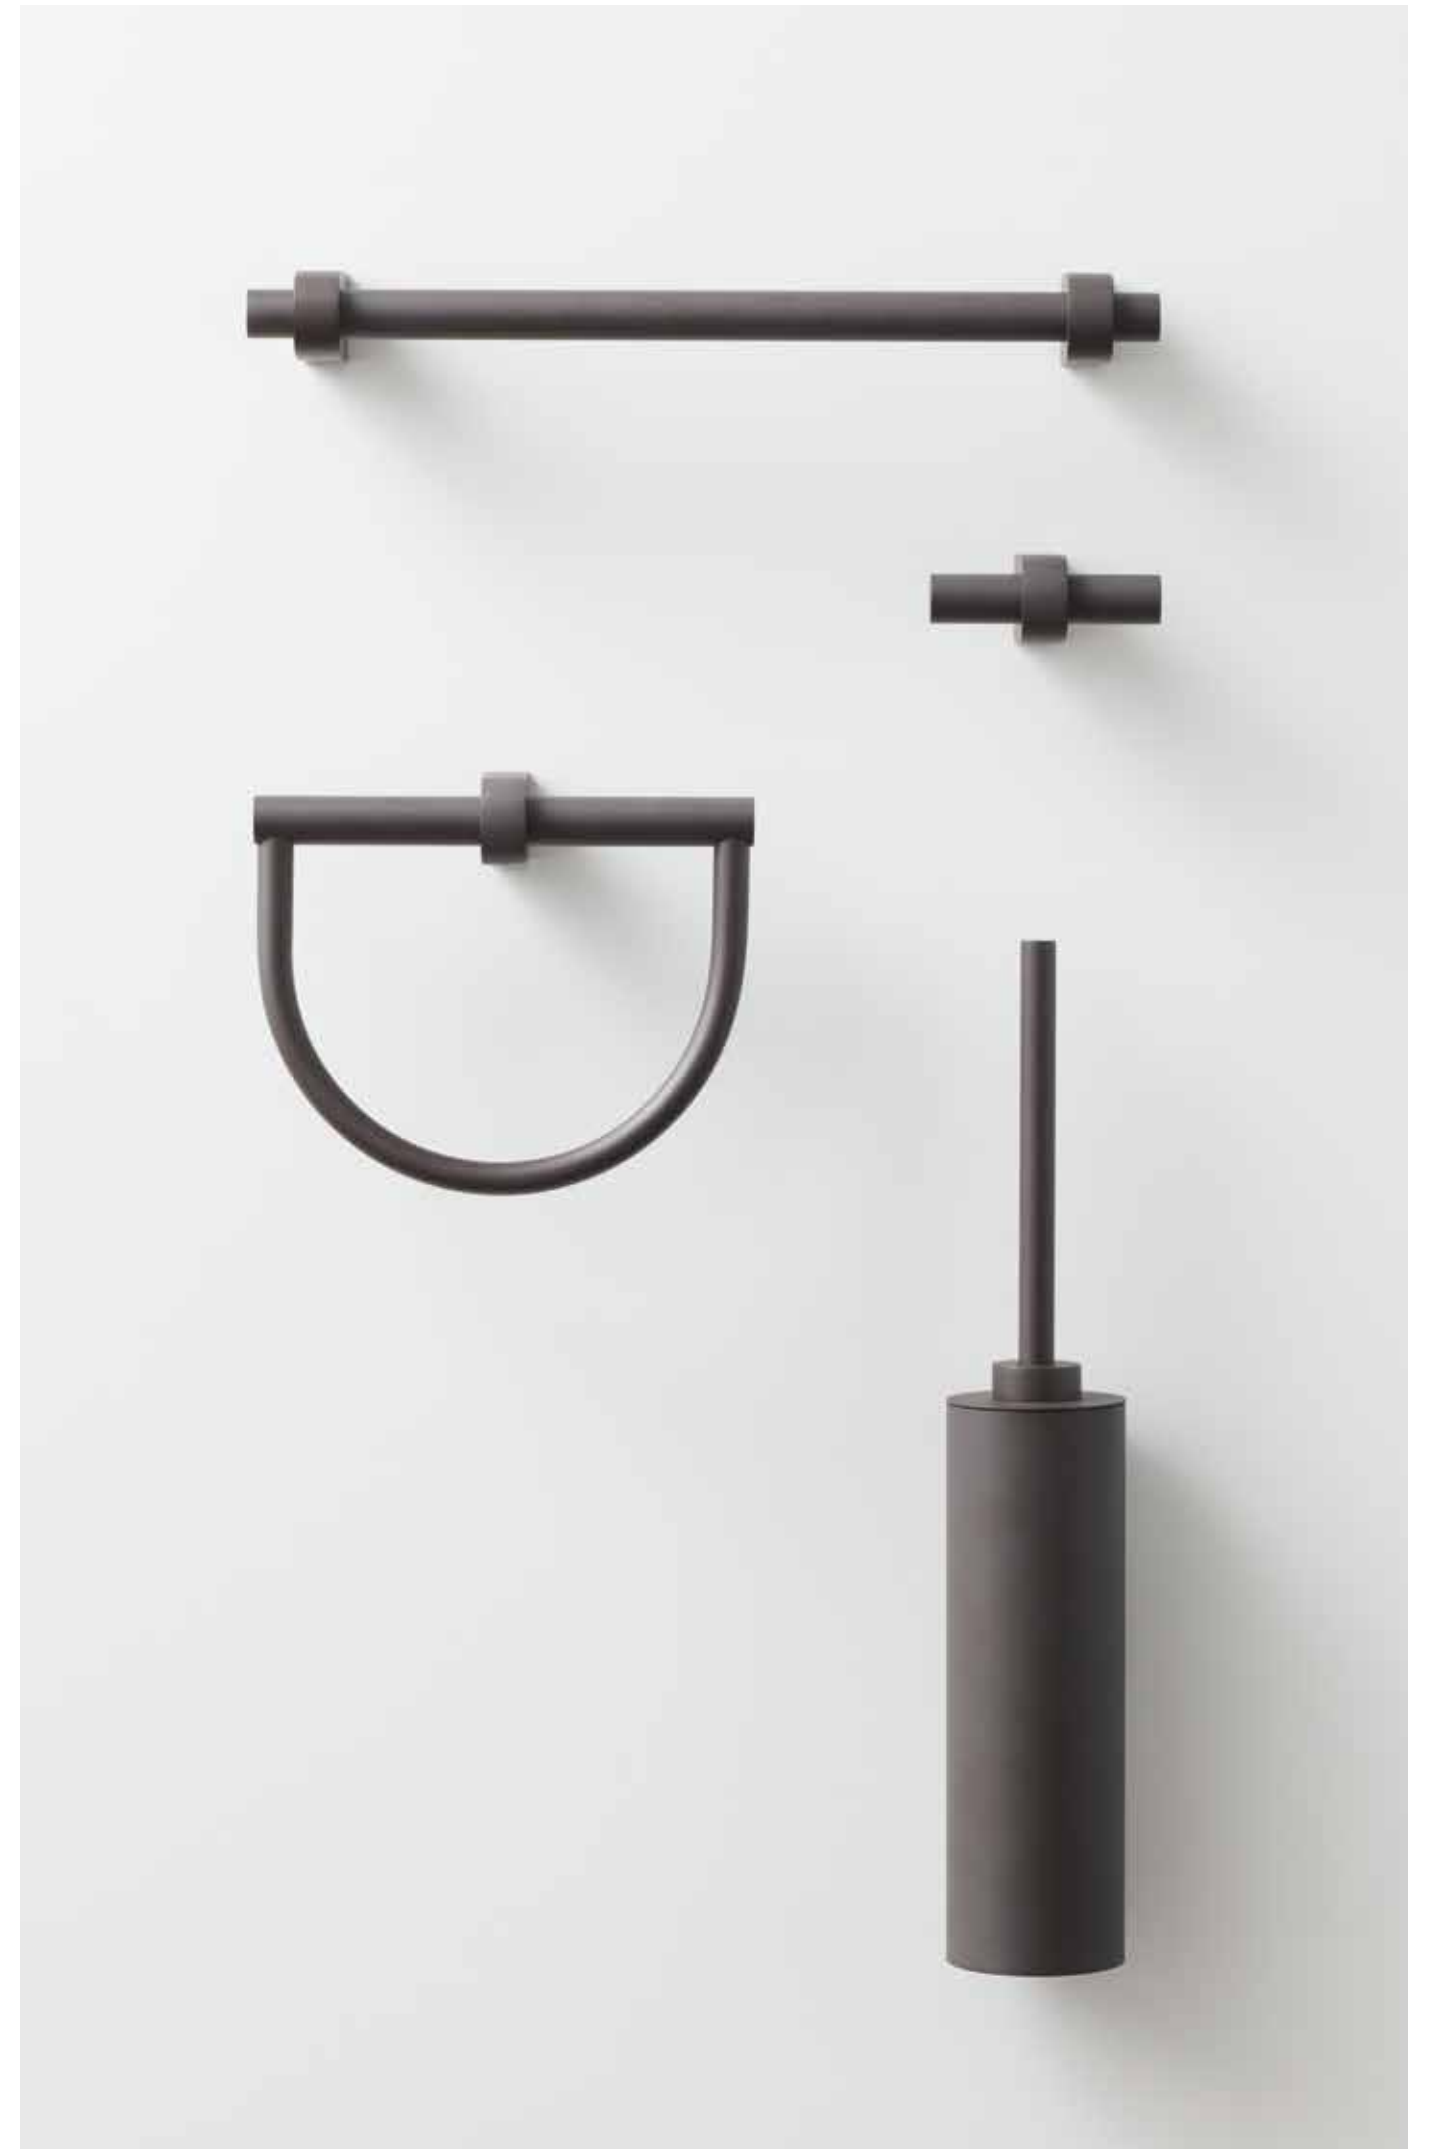

**„Recognising true value
takes time.“**

CENTURY
SERIE / SERIES

CENTURY HTE
HANDTUCHHALTER / TOWEL HOLDER

CENTURY HTE 80

4 X 80 X 8,5 CM

CHROM / CHROME | 0585200

GOLD / GOLD (24 CARAT) | 0585220

GOLD MATT / GOLD MATT (24 CARAT) | 0585282