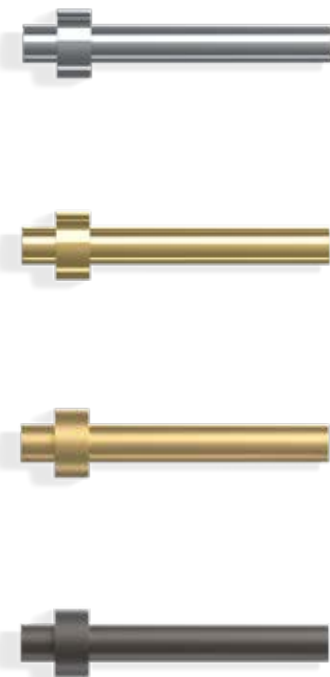

CENTURY ERH

ERSATZRÖLLENHALTER / SPARE PAPER HOLDER
18 X 7 X 10 CM

0588200 | CHROM / CHROME
0588220 | GOLD / GOLD (24 CARAT)
0588282 | GOLD MATT / GOLD MATT (24 CARAT)
0588266 | DARK METAL MATT

CENTURY TPH 1

TOILETTPAPIERHALTER / TOILET PAPER HOLDER
4 X 18 X 8,5 CM

0585400 | CHROM / CHROME
0585420 | GOLD / GOLD (24 CARAT)
0585482 | GOLD MATT / GOLD MATT (24 CARAT)
0585466 | DARK METAL MATT