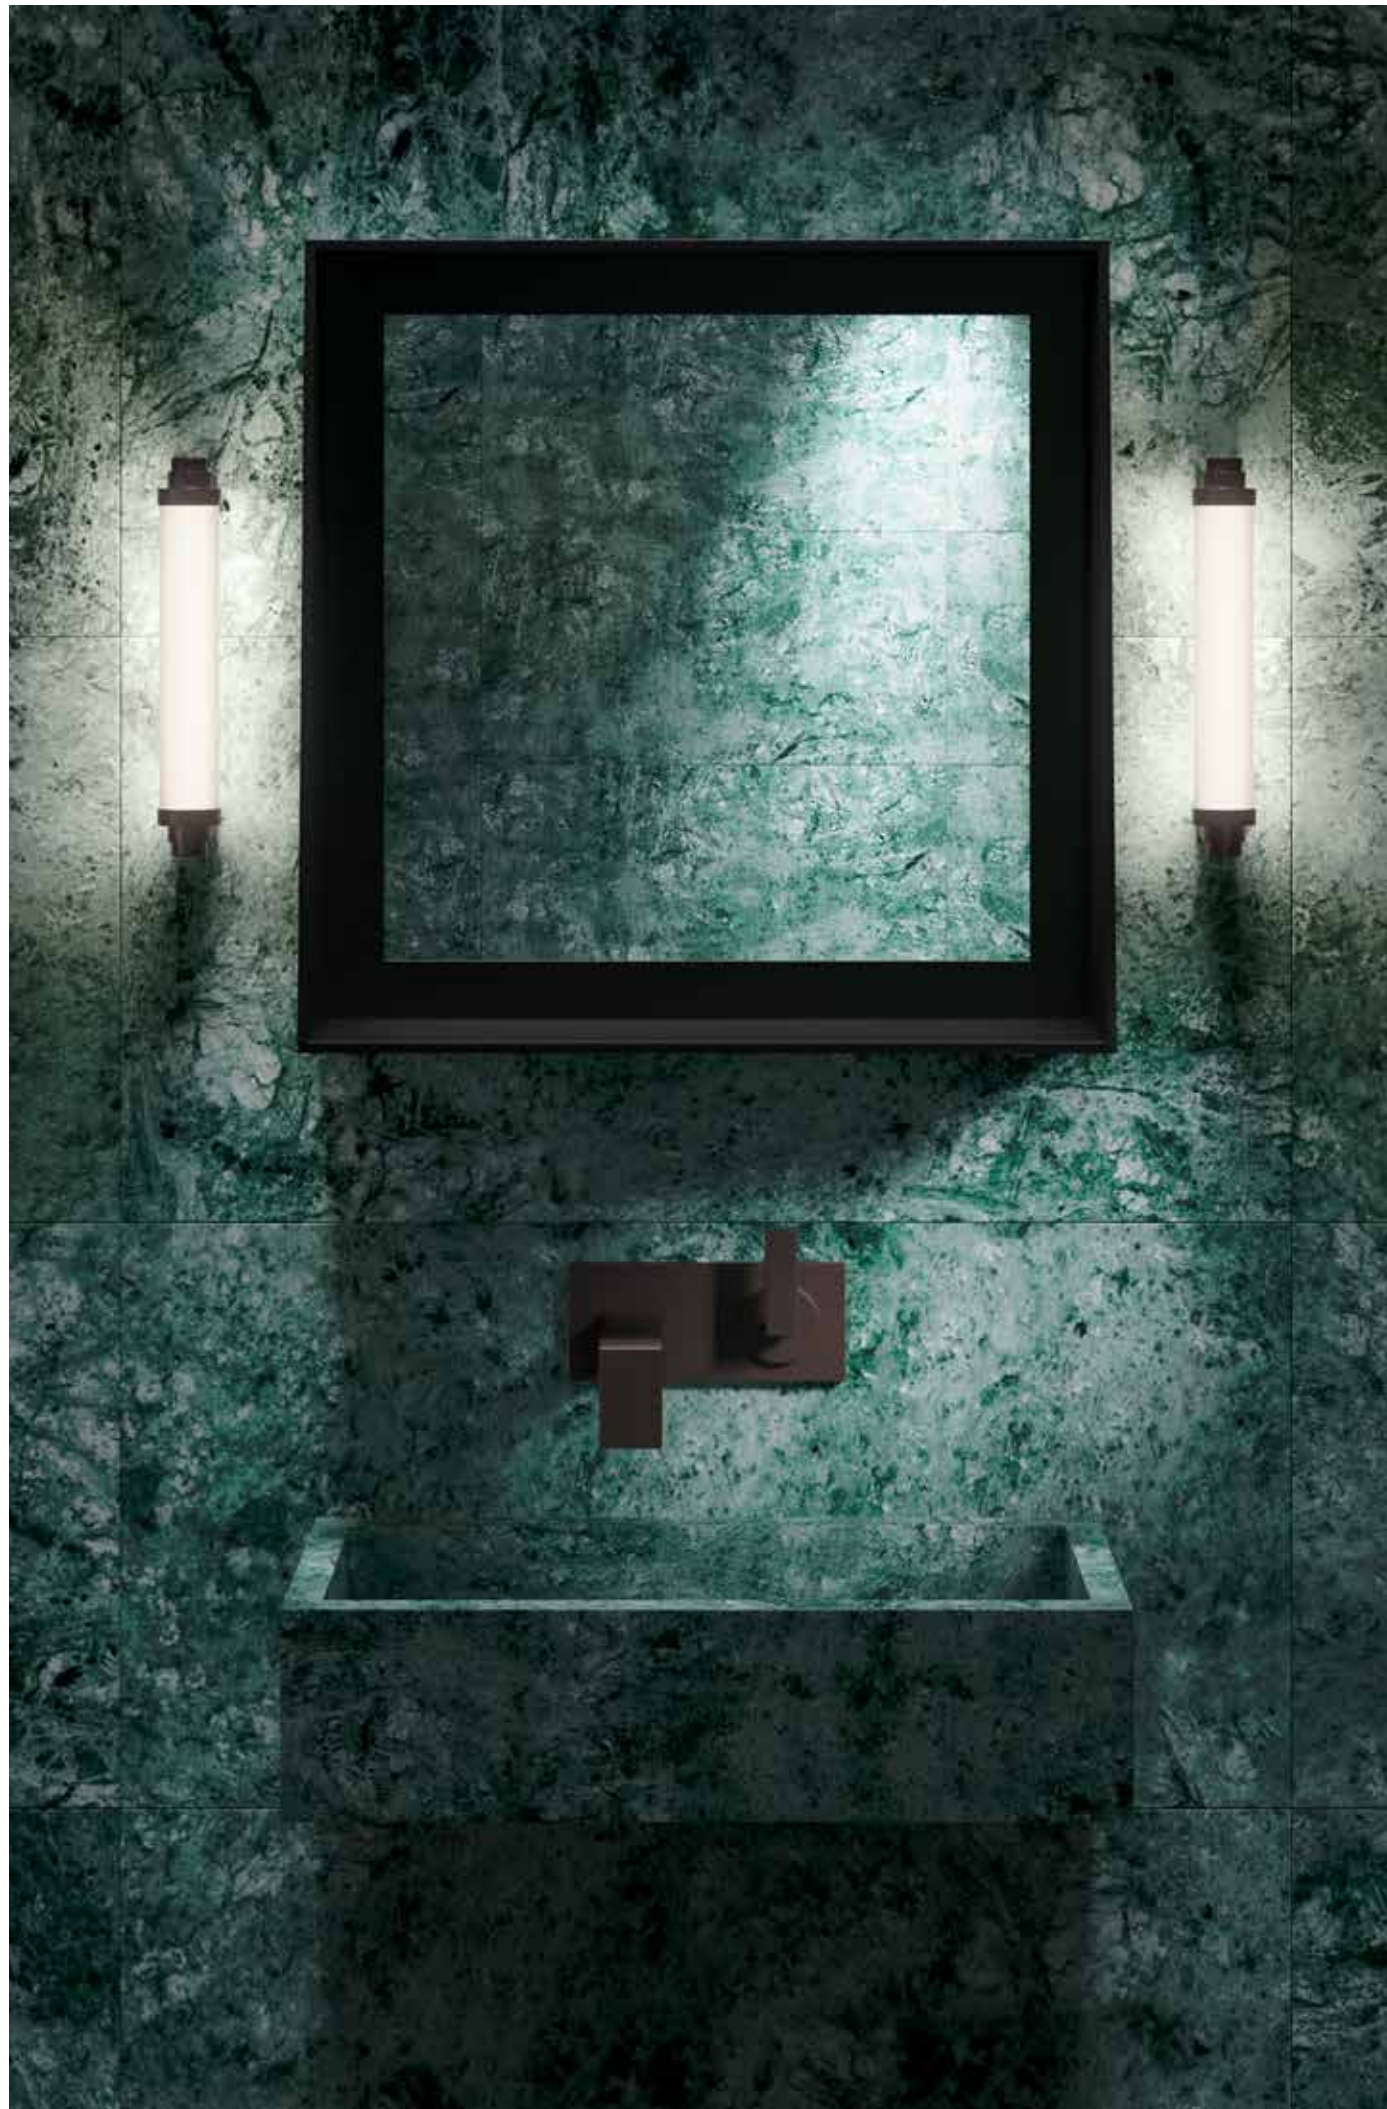

VIENNA LED WANDLEUCHTE / LED WALL LIGHT | PRODUCTS BY FUNCTIONS SEITE / PAGE 53 |