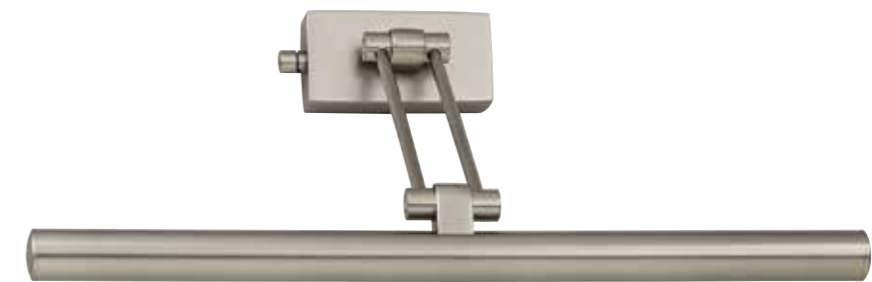

DIM

SPIEGEL- UND BILDERLEUCHTE / MIRROR AND PICTURE LIGHT

MIT SCHALTER UND DIMMER / WITH SWITCH AND DIMMER
SCHWENKBAR / SWIVELLING

DIM 20

20 X (→ 24) CM MAX . SOCKEL / BASE 5 X 10 X 2,5 CM

1X G9 . 40W MAX . 220-240V . IP 20

| SEITE / PAGE 85 |

0317500 | CHROM / CHROME

0317503 | NICKEL SATINIERT / NICKEL SATIN

0317520 | GOLD / GOLD

DIM 40

40 X (→ 24) CM MAX . SOCKEL / BASE 5 X 10 X 2,5 CM

2X G9 . 40W MAX . 220-240V . IP 20

| SEITE / PAGE 85 |

0317600 | CHROM / CHROME

0317603 | NICKEL SATINIERT / NICKEL SATIN

0317620 | GOLD / GOLD

DIM 60

60 X (→ 24) CM MAX . SOCKEL / BASE 5 X 10 X 2,5 CM

2X G9 . 40W MAX . 220-240V . IP 20

| SEITE / PAGE 85 |

0317700 | CHROM / CHROME

0317703 | NICKEL SATINIERT / NICKEL SATIN

0317720 | GOLD / GOLD