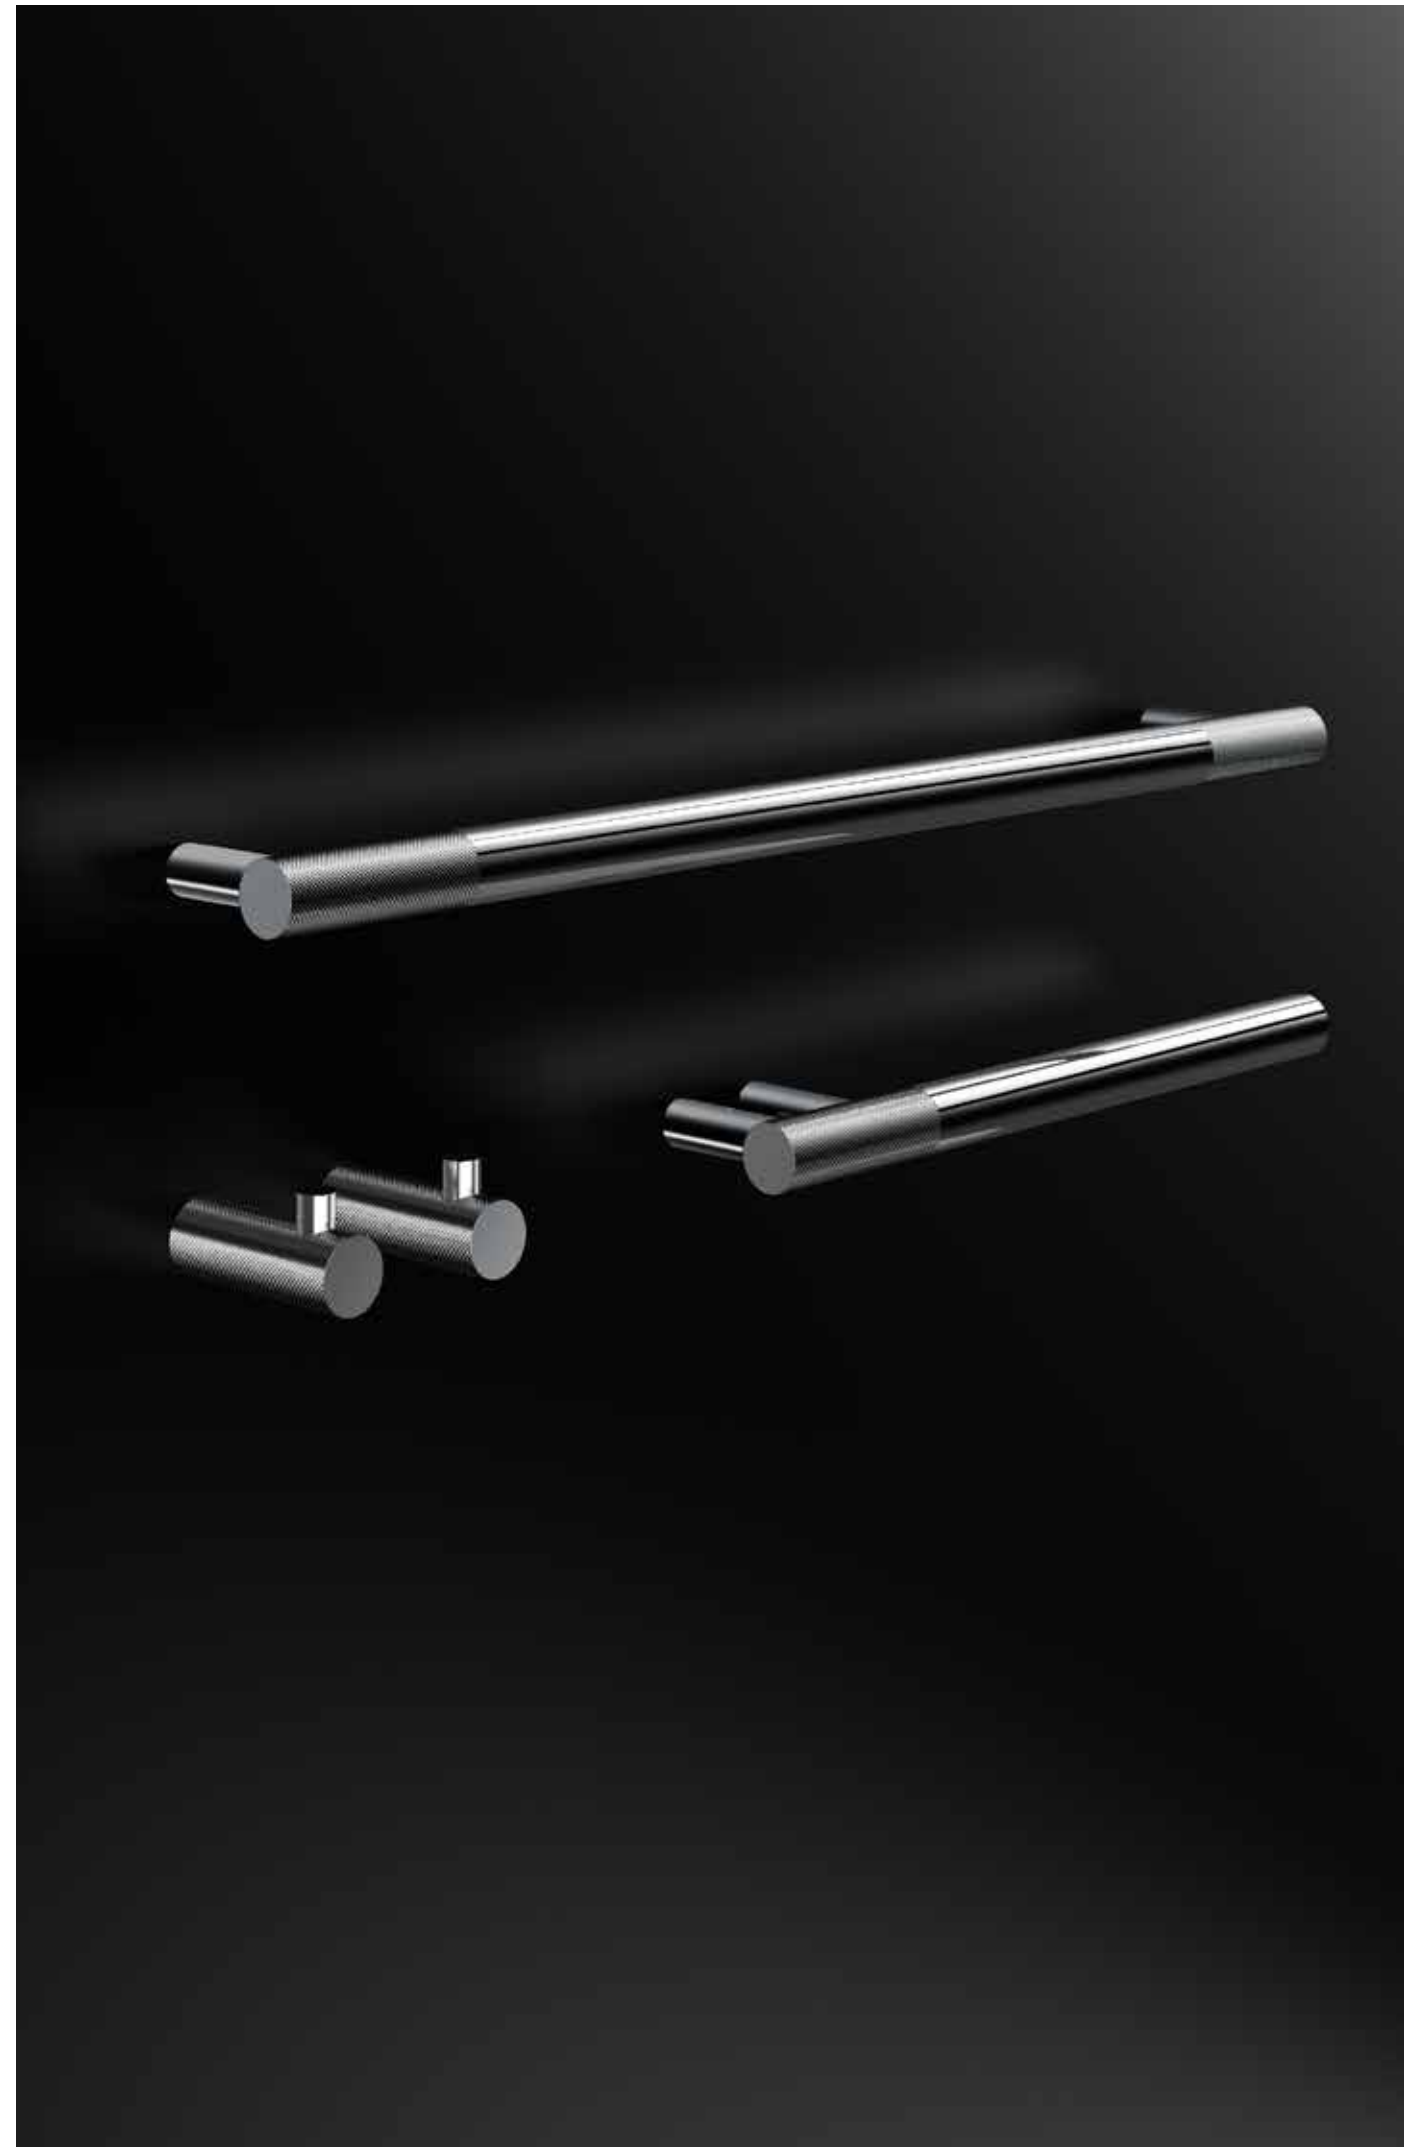

CLUB HAK 1

HAKEN EINZELN / HOOK SINGLE
3 X 2 X 6 CM

0855300 | CHROM & CHROM / CHROME & CHROME
0855320 | GOLD & GOLD / GOLD & GOLD (24 CARAT)
0855382 | GOLD MATT & GOLD MATT / GOLD MATT & GOLD MATT (24 CARAT)
0855367 | DARK METAL MATT & GOLD MATT (24 CARAT)
0855360 | SCHWARZ MATT & CHROM / BLACK MATT & CHROME
0855363 | SCHWARZ MATT & SCHWARZ MATT / BLACK MATT & BLACK MATT

CLUB HTH

HANDTUCHHALTER / TOWEL HOLDER
2 X 25 X 6 CM

0855700 | CHROM & CHROM / CHROME & CHROME
0855720 | GOLD & GOLD / GOLD & GOLD (24 CARAT)
0855782 | GOLD MATT & GOLD MATT / GOLD MATT & GOLD MATT (24 CARAT)
0855767 | DARK METAL MATT & GOLD MATT (24 CARAT)
0855760 | SCHWARZ MATT & CHROM / BLACK MATT & CHROME
0855763 | SCHWARZ MATT & SCHWARZ MATT / BLACK MATT & BLACK MATT